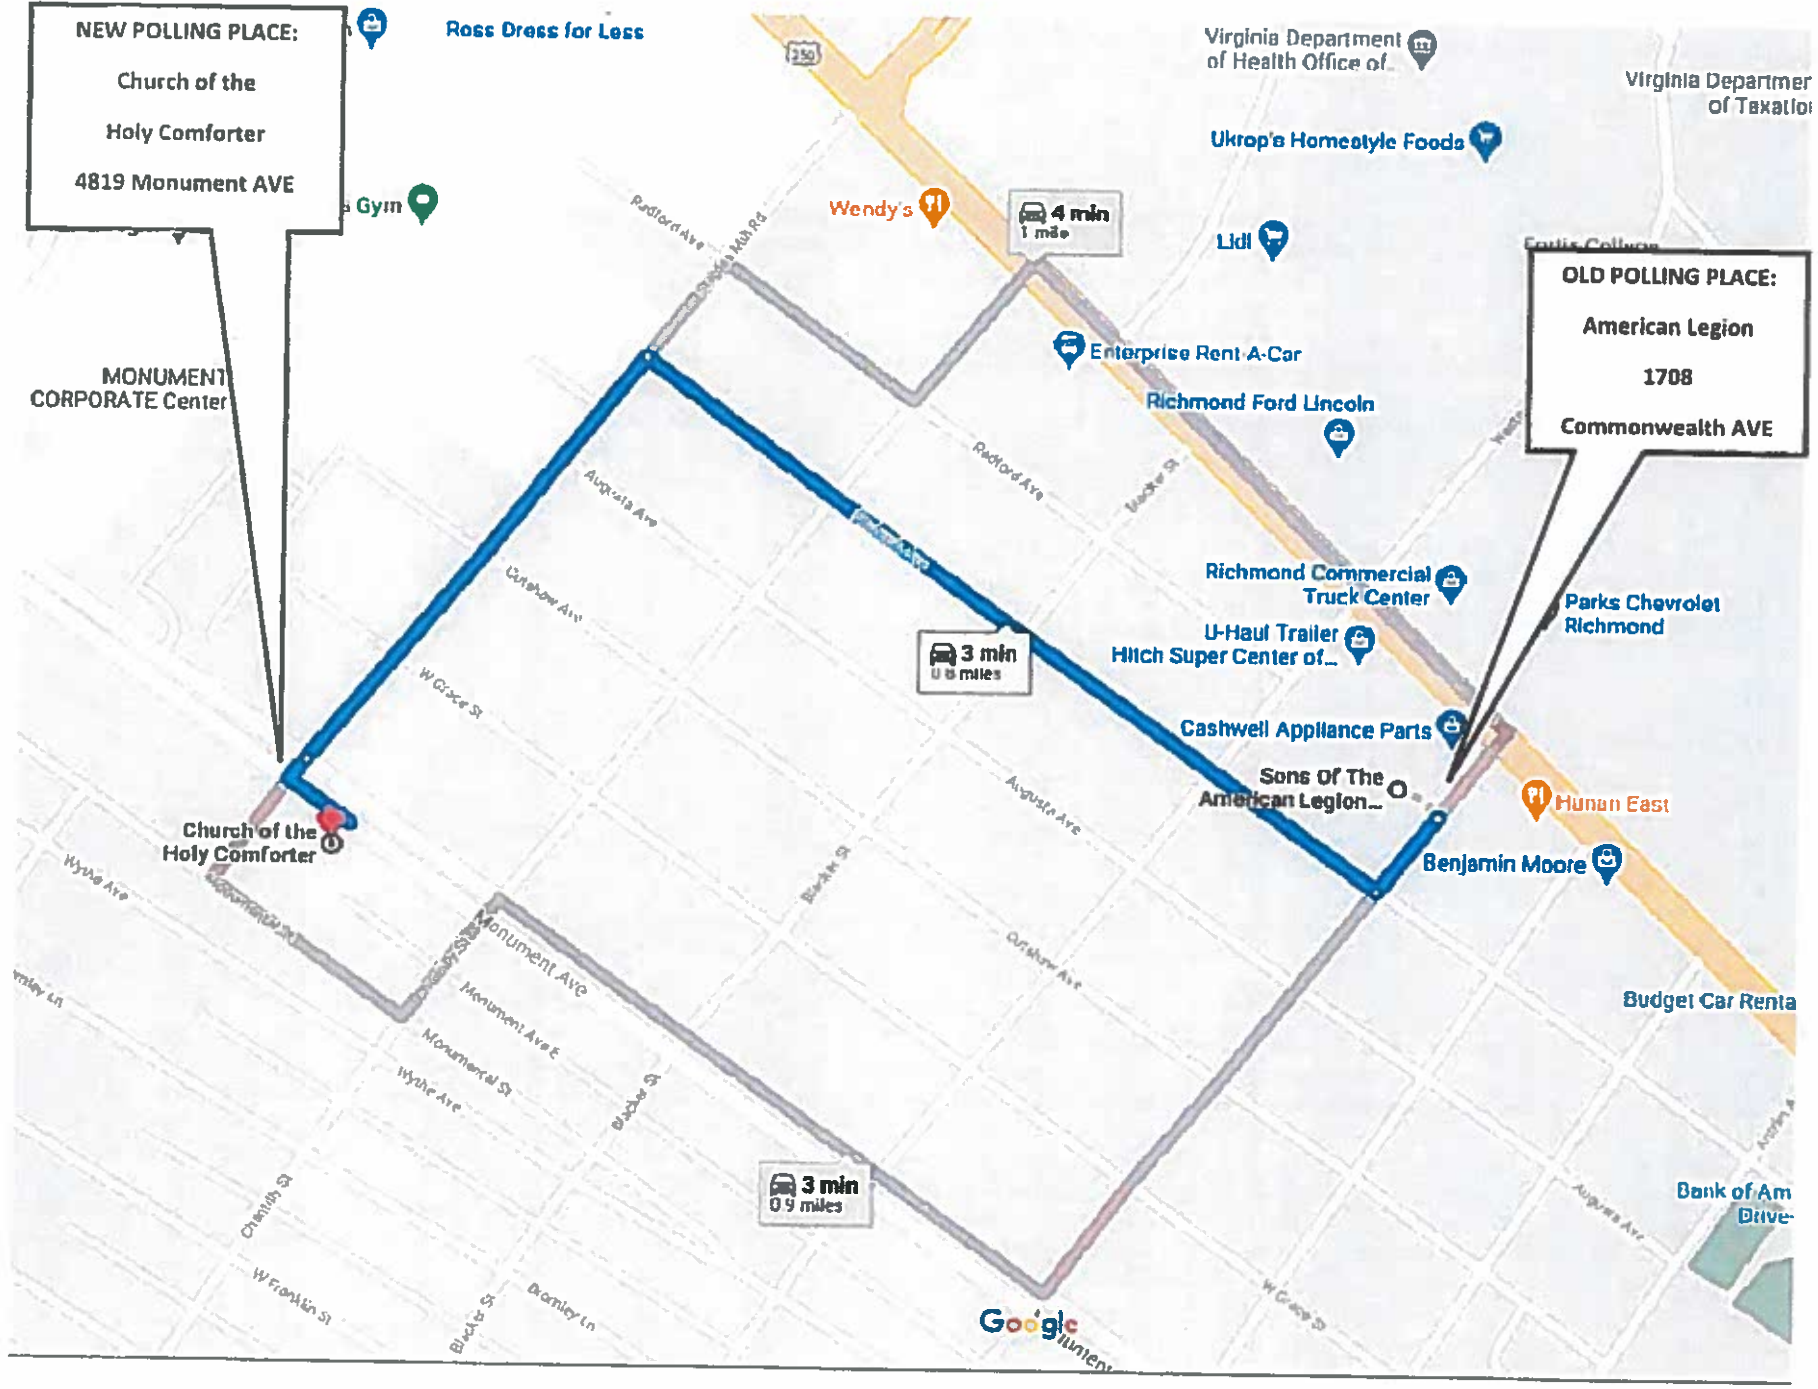

NEW POLLING PLACE:
Church of the Holy Comforter
4819 Monument AVE

OLD POLLING PLACE:
American Legion
1708
Commonwealth AVE

Sec. 9-64. - Precinct 111.

Election Precinct 111 shall be described as follows:

Beginning at the intersection of the centerlines of Willow Lawn Drive and the 1970 corporation line; thence in a generally eastward direction along the 1970 corporation line to its intersection with the centerline of Shenandoah Street extended; thence in a southward direction along the centerline of Shenandoah Street extended and Shenandoah Street to its intersection with the centerline of Patterson Avenue; thence in a westward direction along the centerline of Patterson Avenue to its intersection with the centerline of Harlan Circle; thence in a northward direction along the centerline of Harlan Circle to its intersection with the centerline of Park Avenue; thence in a westward direction along the centerline of Park Avenue to its intersection with the centerline of Greenway Lane; thence in a northward direction along the centerline of Greenway Lane to its intersection with the centerline of West Franklin Street; thence in a westward direction along the centerline of West Franklin Street to its intersection with the centerline of Willow Lawn Drive; thence in a northward direction along the centerline of Willow Lawn Drive to its intersection with the 1970 corporation line, the point of beginning.