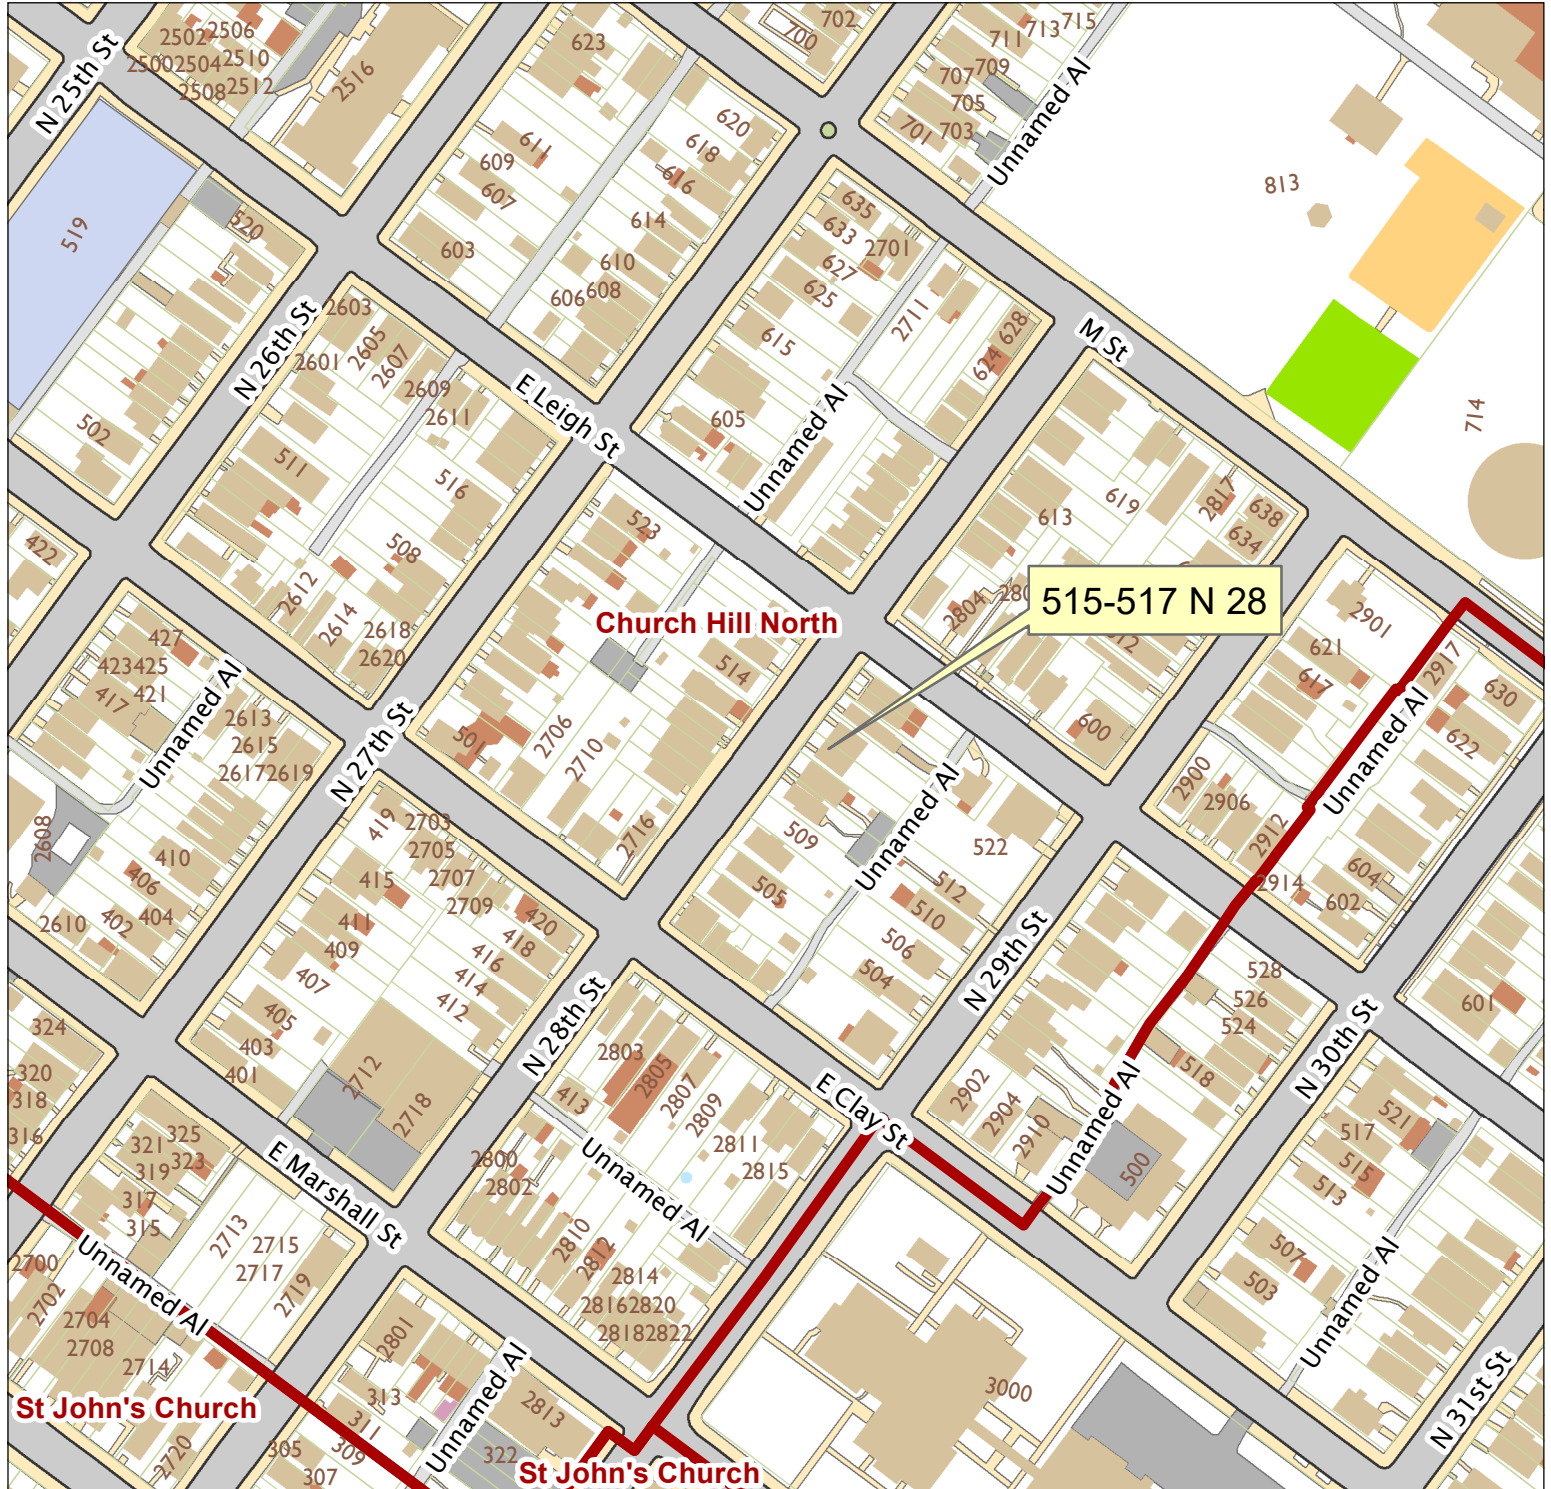

515-517 North 28th Street

City of Richmond, VA

Geographic Information Systems

1 inch = 200 feet

Map printed by jonesl2 on 2019.03.07.

Document Path: G:\PDR\Planning & Preservation\CAR\Meetings\00 Current Meeting\Base Maps\Tools\Base Map.mxd

Disclaimer:

The City of Richmond assumes no liability either for any errors, omissions, or inaccuracies in the information provided regardless of the cause of such or for any decision made, action taken, or action not taken by the user in reliance upon any maps or information provided herein.

Location Reference