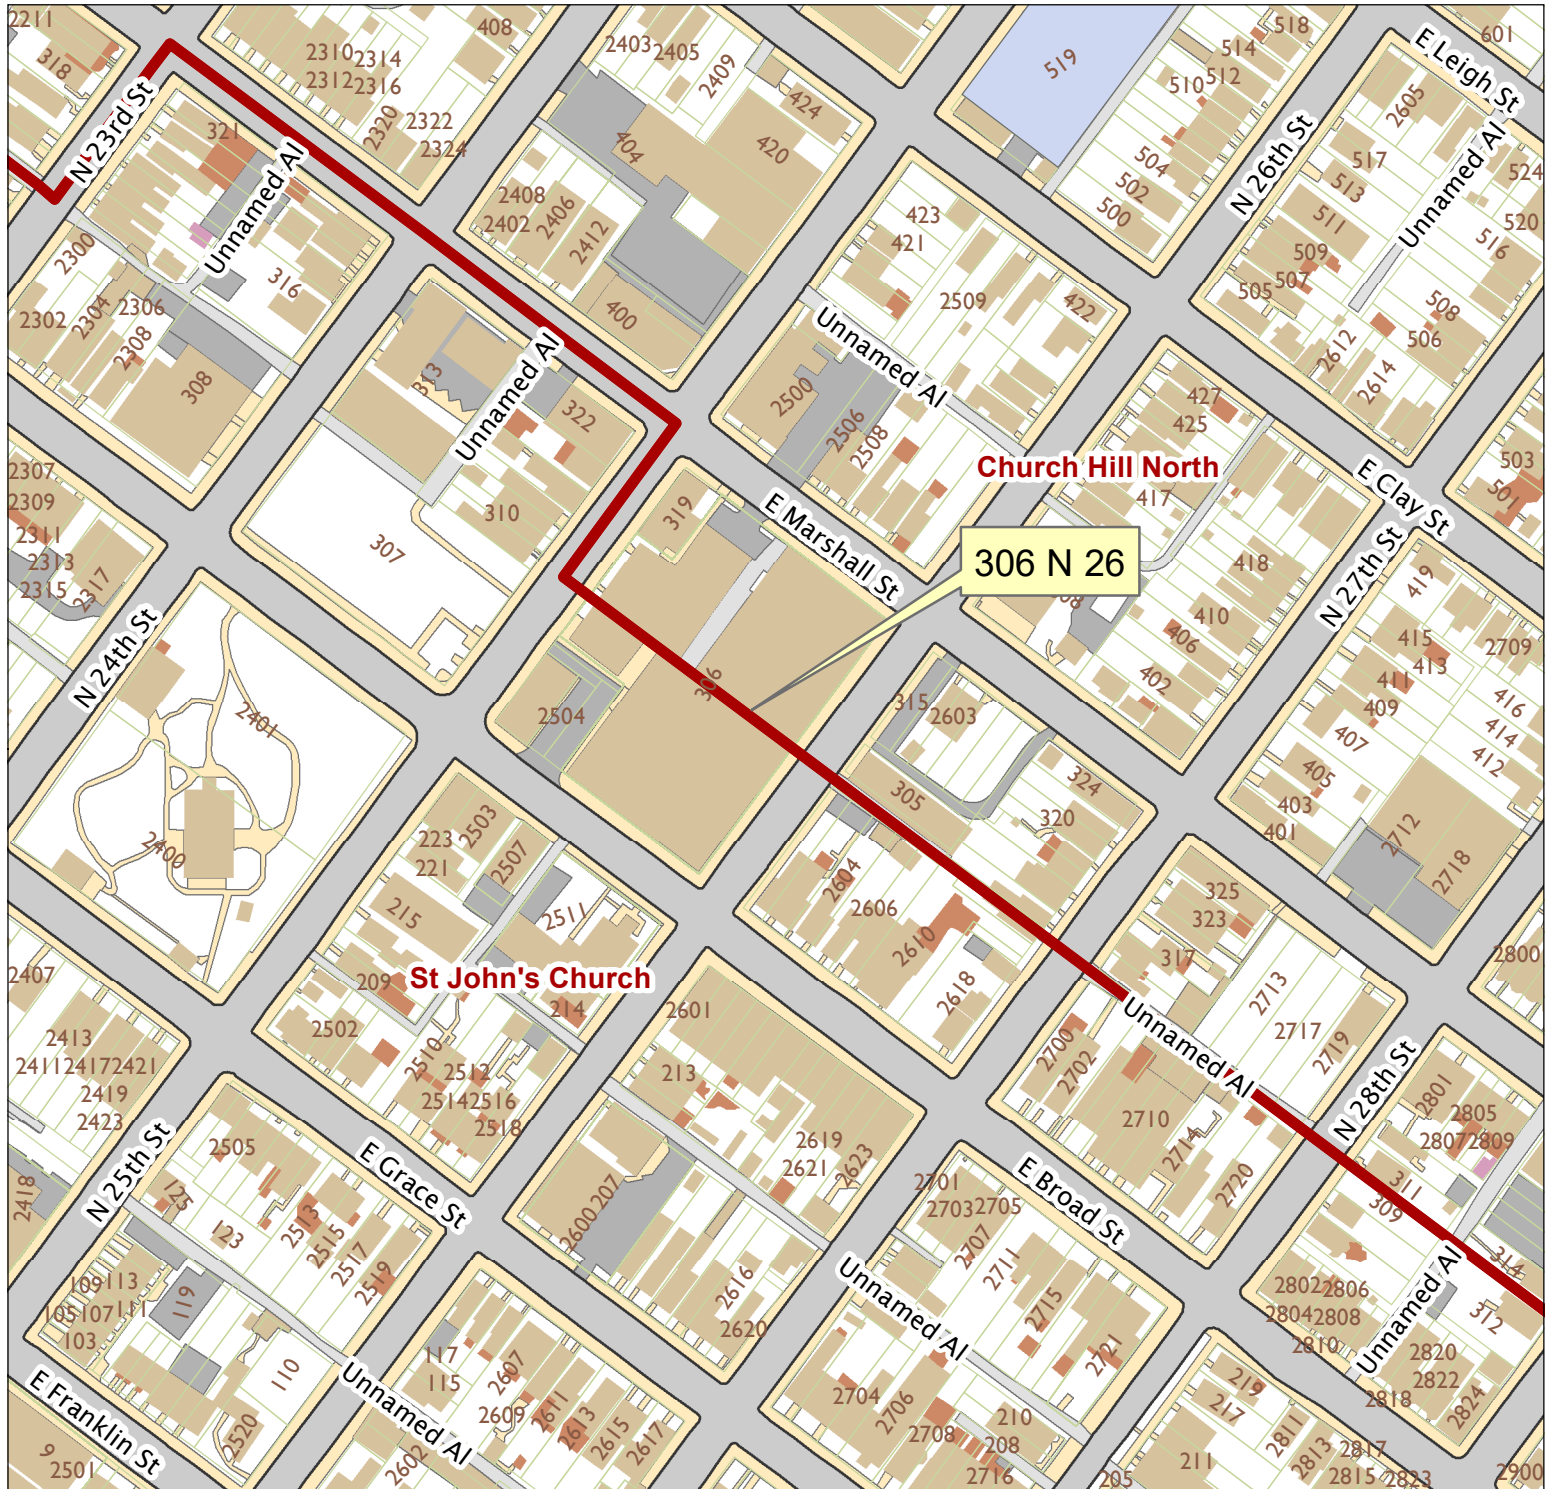

306 North 26th Street, Unit 212

City of Richmond, VA

Geographic Information Systems

1 inch = 200 feet

Map printed by jonescl2 on 2019.03.07.

Document Path: G:\PDR\Planning & Preservation\CAR\Meetings\00 Current Meeting\Base Maps\Tools\Base Map.mxd

Disclaimer:

The City of Richmond assumes no liability either for any errors, omissions, or inaccuracies in the information provided regardless of the cause of such or for any decision made, action taken, or action not taken by the user in reliance upon any maps or information provided herein.

Location Reference