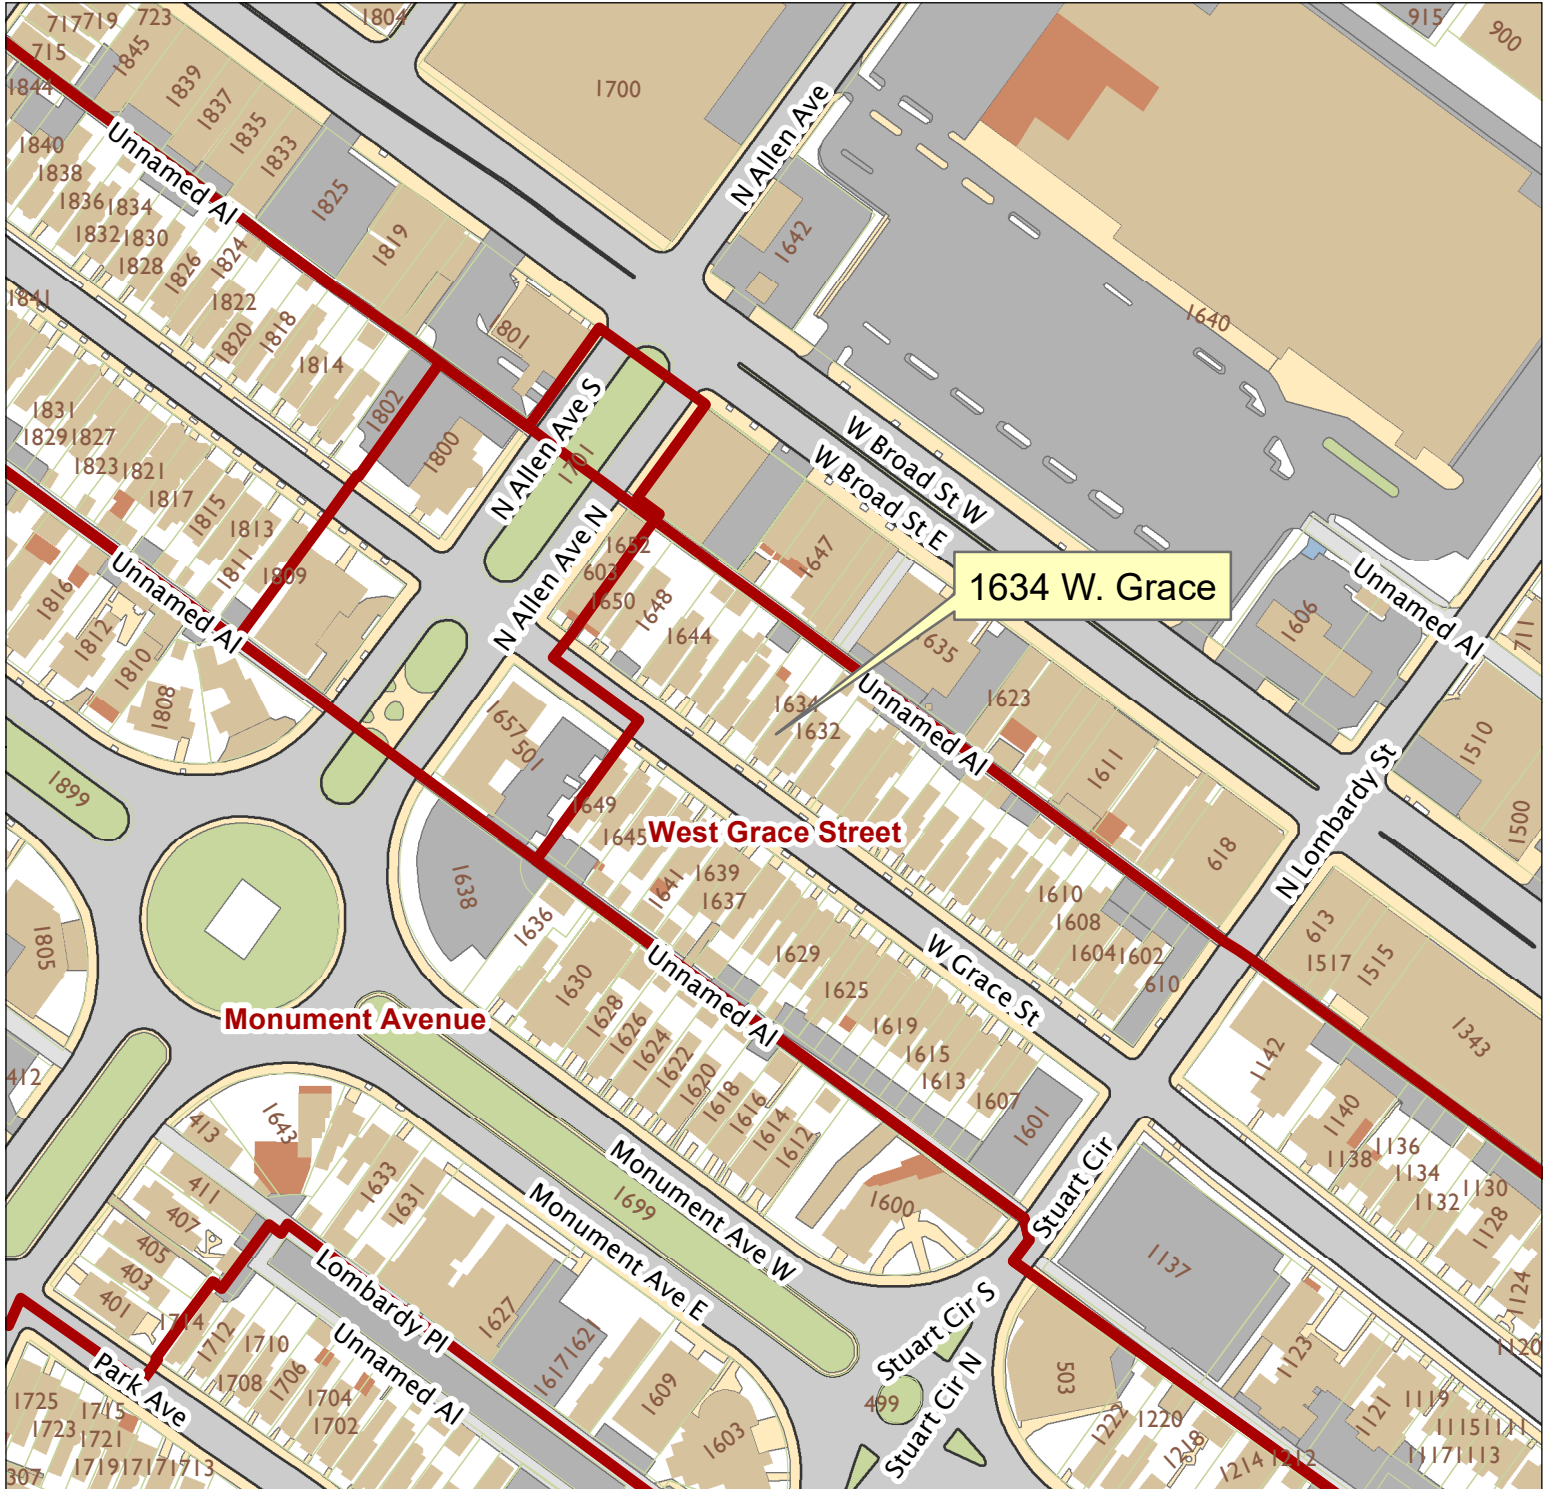

1634 West Grace Street

City of Richmond, VA

Geographic Information Systems

1 inch = 200 feet

Map printed by jonescl2 on 2019.03.07.

Document Path: G:\PDR\Planning & Preservation\CAR\Meetings\00 Current Meeting\Base Maps\Tools\Base Map.mxd

Disclaimer:

The City of Richmond assumes no liability either for any errors, omissions, or inaccuracies in the information provided regardless of the cause of such or for any decision made, action taken, or action not taken by the user in reliance upon any maps or information provided herein.

Location Reference