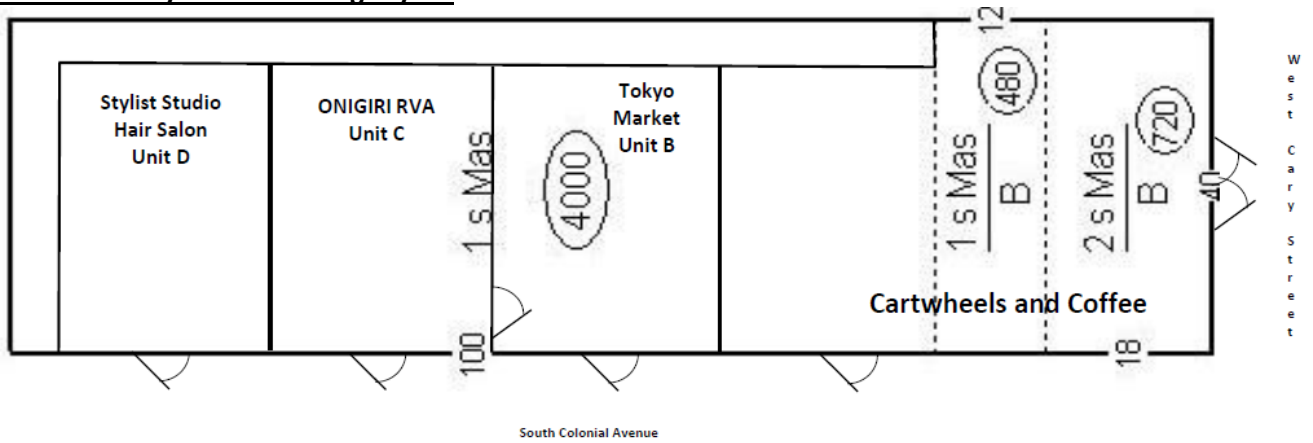

2820 West Cary Street Building Layout

Unit C Layout- Onigiri RVA