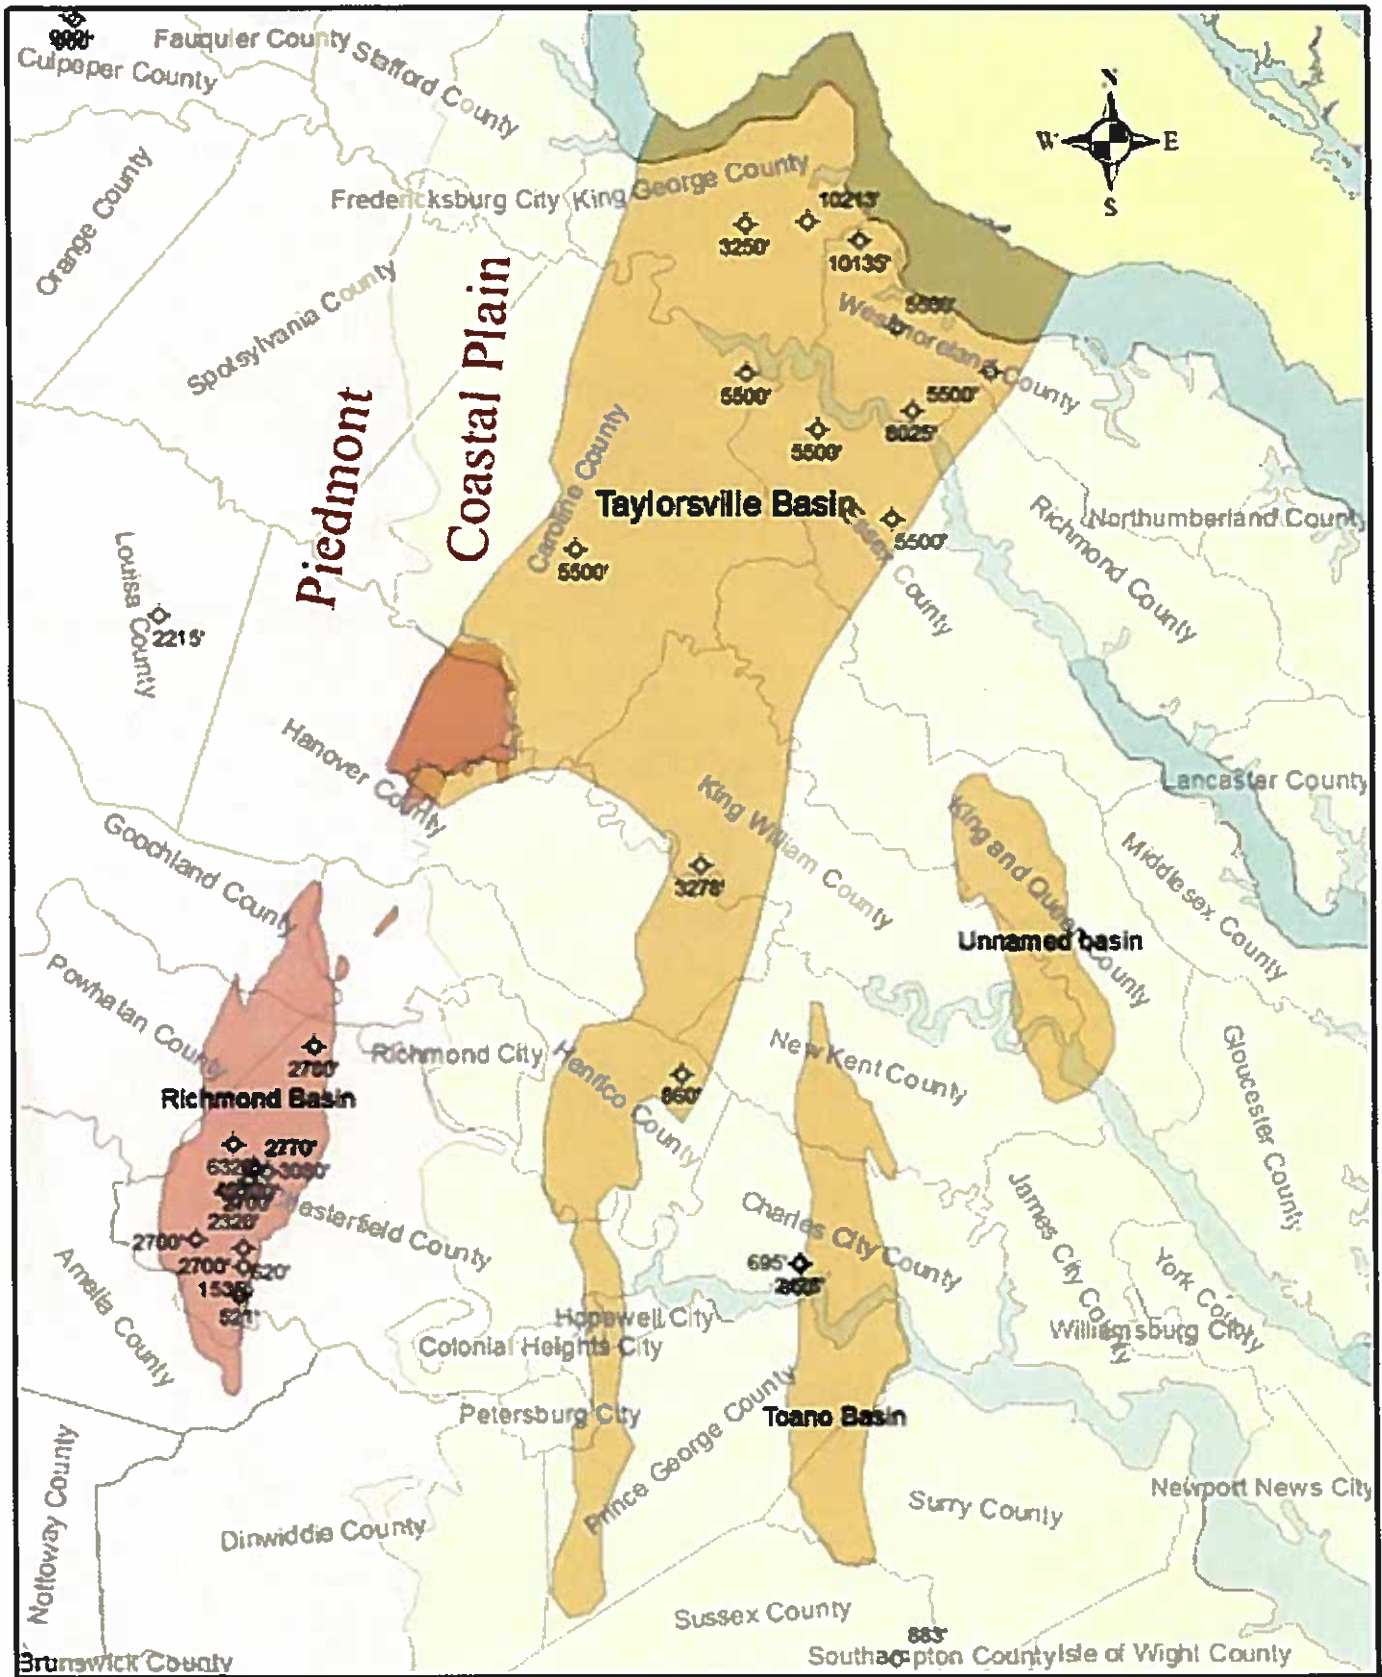

# Virginia Portion of the Taylorsville Mesozoic Basin

- ◊ Plugged Oil and Gas Wells
- Orange Buried Mesozoic Basins
- Red Exposed Mesozoic Basins