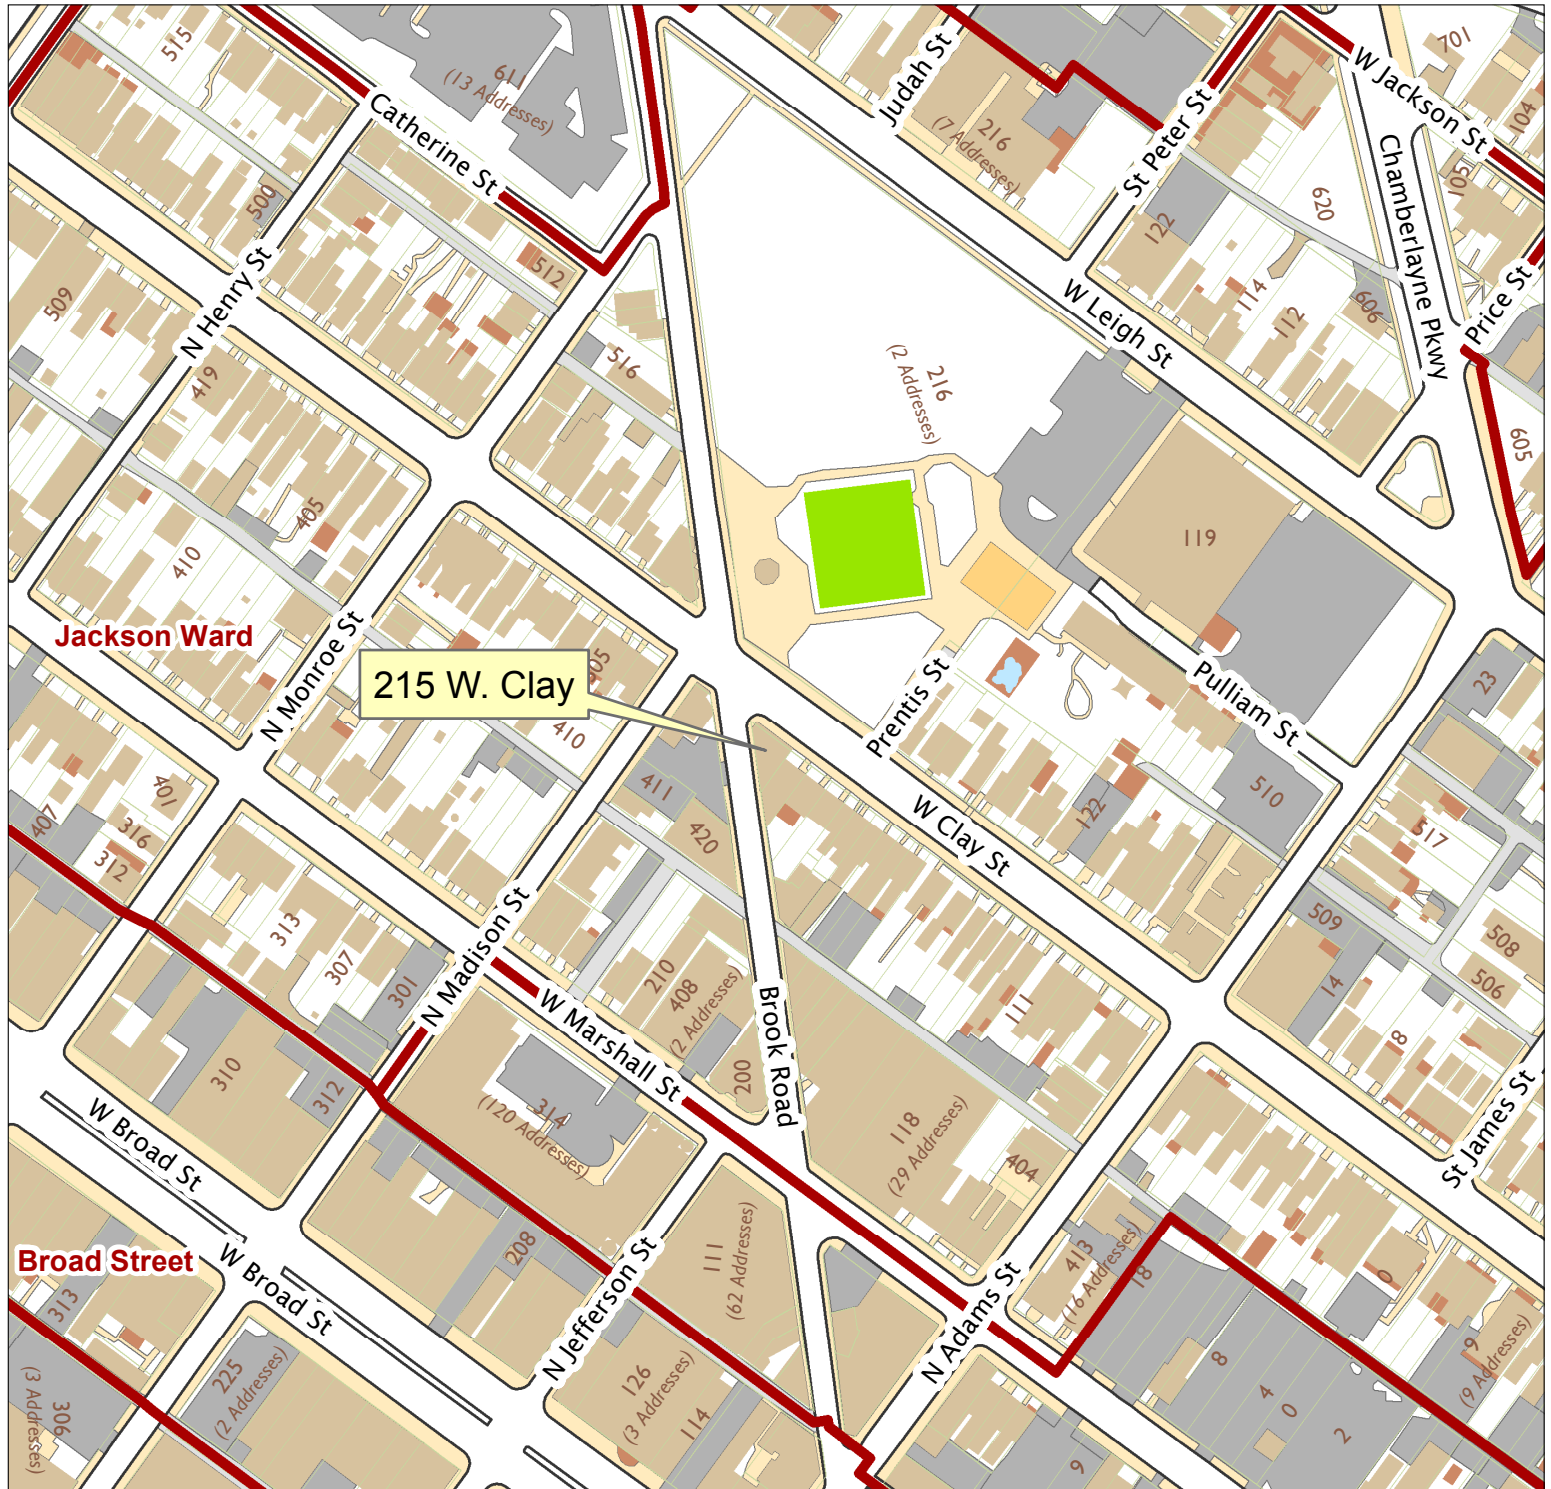

215 W. Clay

City of Richmond, VA

Geographic Information Systems

Map printed by jeffricr on 2017.01.17.

Document Path: \\Dit-file02-pv\commdev\S\PDR\Planning & Preservation\CAR\Applications\Base Maps\Base Map.mxd

Disclaimer:
The City of Richmond assumes no liability either for any errors, omissions, or inaccuracies in the information provided regardless of the cause of such or for any decision made, action taken, or action not taken by the user in reliance upon any maps or information provided herein.