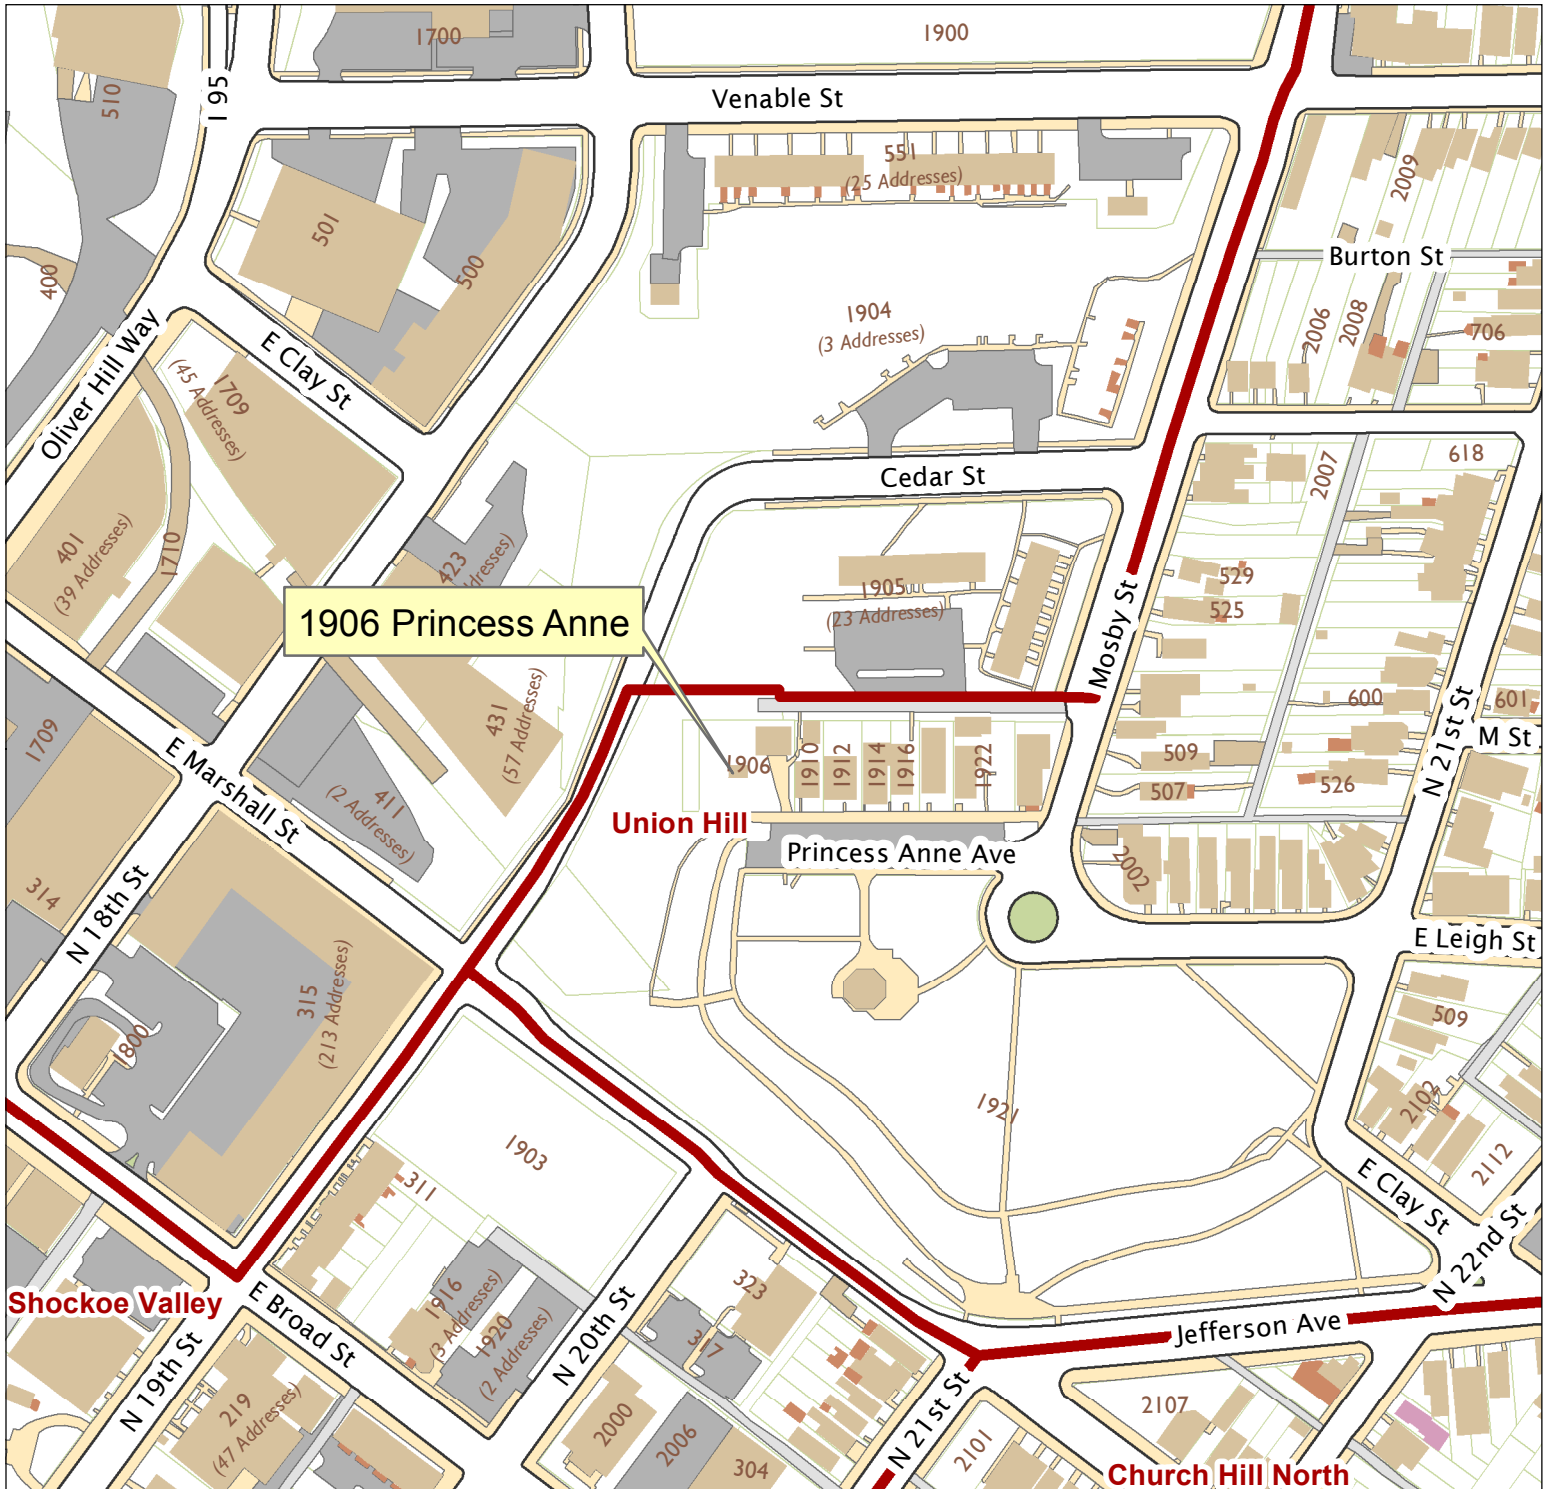

# 1906 Princess Anne Avenue

City of Richmond, VA

Geographic Information Systems

Map printed by palmquwd on 2015.02.06.

Document Path: G:\PDR\Planning & Preservation\CAR\Applications\Base Maps\Base Map.mxd

Disclaimer:  
The City of Richmond assumes no liability either for any errors, omissions, or inaccuracies in the information provided regardless of the cause of such or for any decision made, action taken, or action not taken by the user in reliance upon any maps or information provided herein.