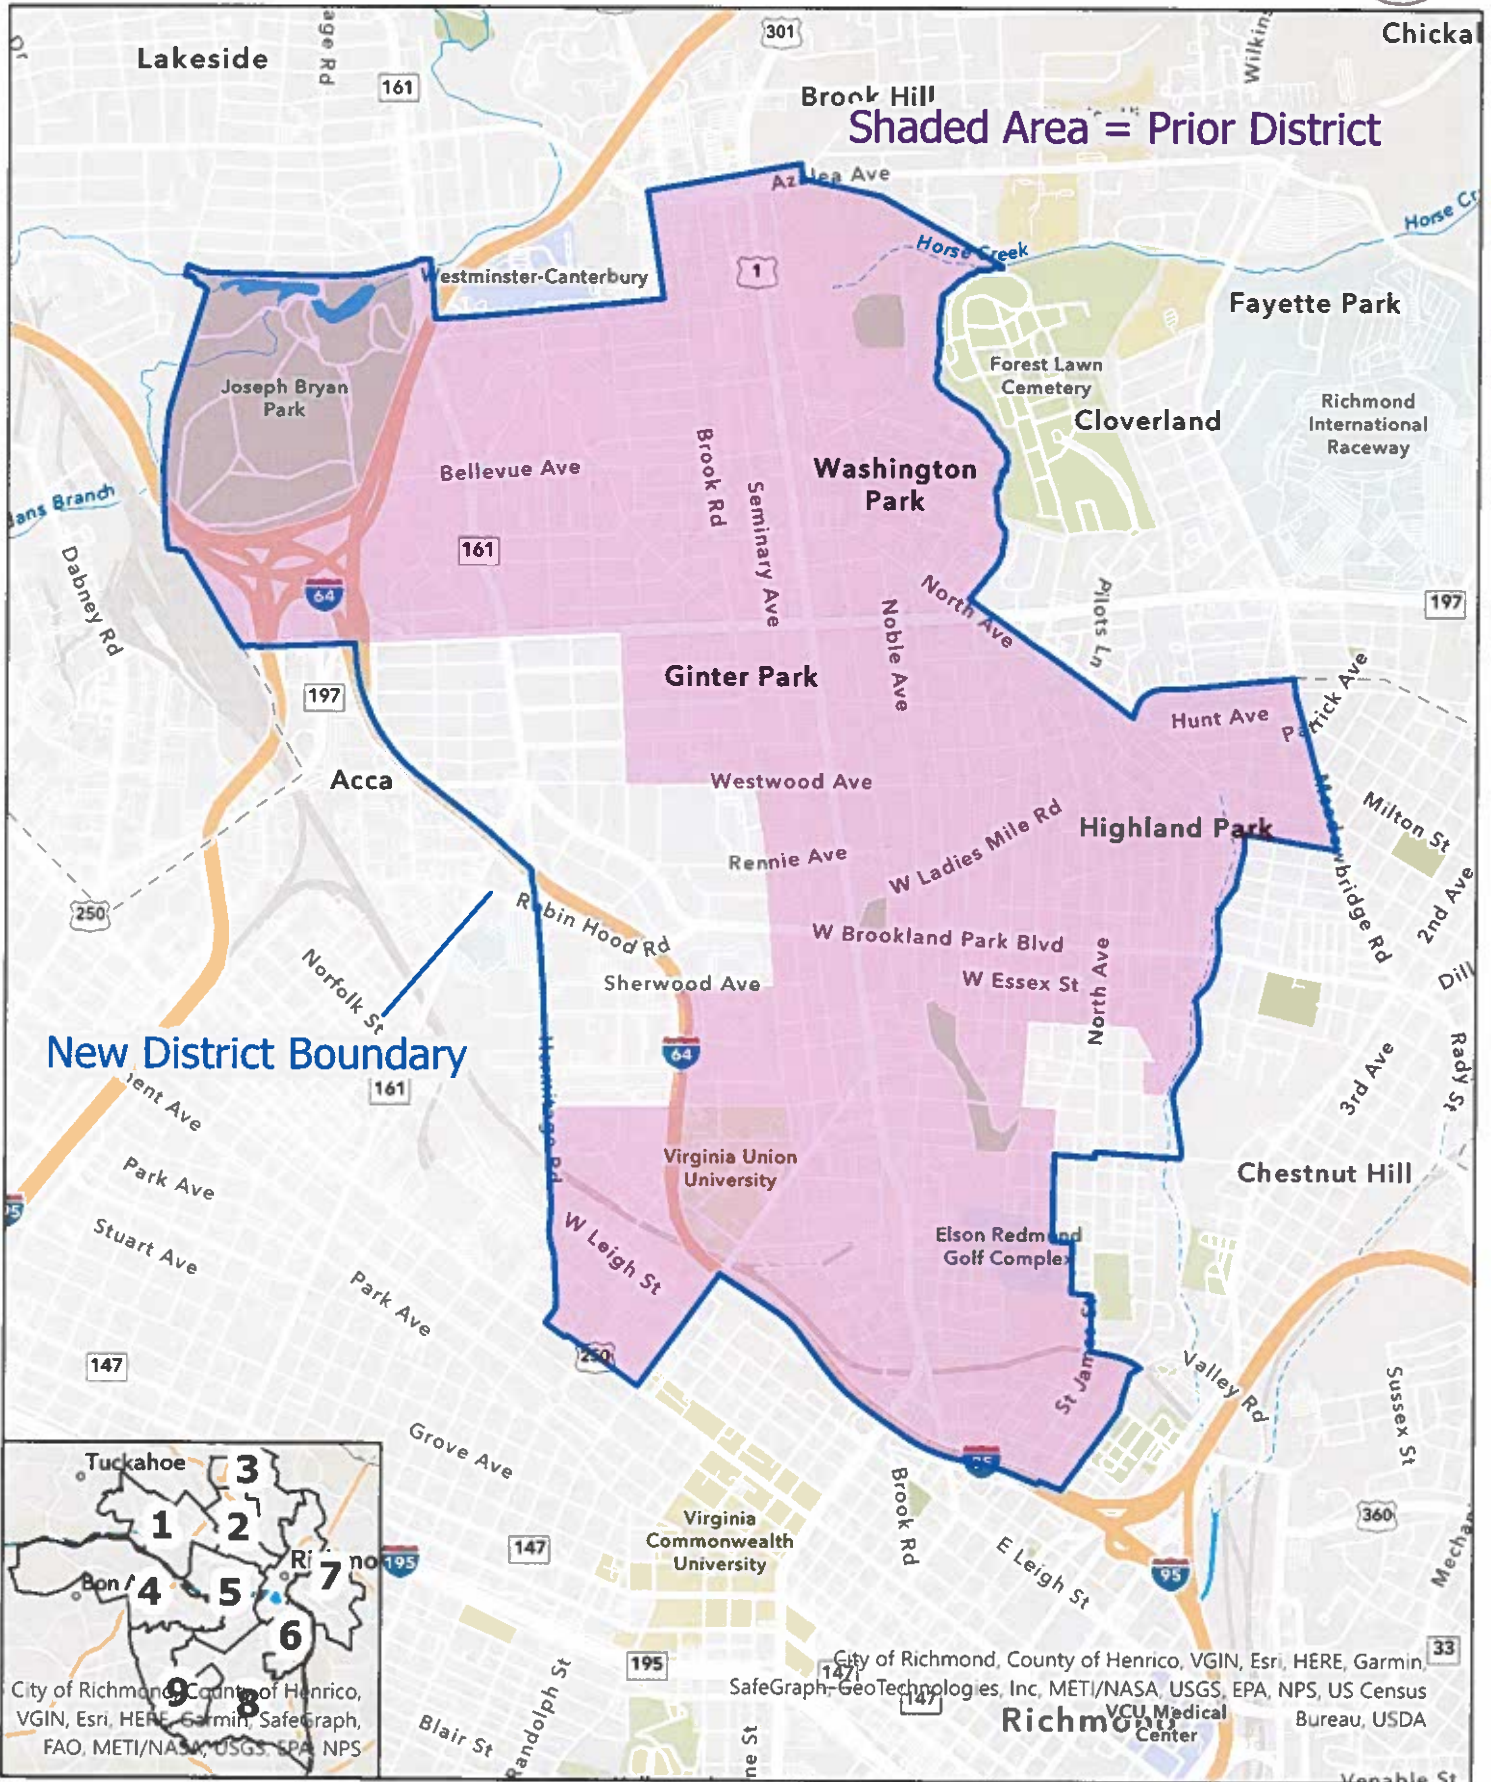

Richmond City Council District 1

City of Richmond, County of Henrico, VA
 VGIN, Esri, HERE, Garmin, SafeGraph, GeoTechnologies, Inc, METI/NASA, USGS, EPA, NPS, USDA

Richmond City Council District 2

Richmond City Council District 3

Richmond City Council District 5

City of Richmond, County of Henrico, VGIN, Esri, HERE, Garmin, SafeGraph, GeoTechnologies, Inc, METI/NASA, USGS, EPA, NPS, US Census Bureau, USDA

Richmond City Council District 6