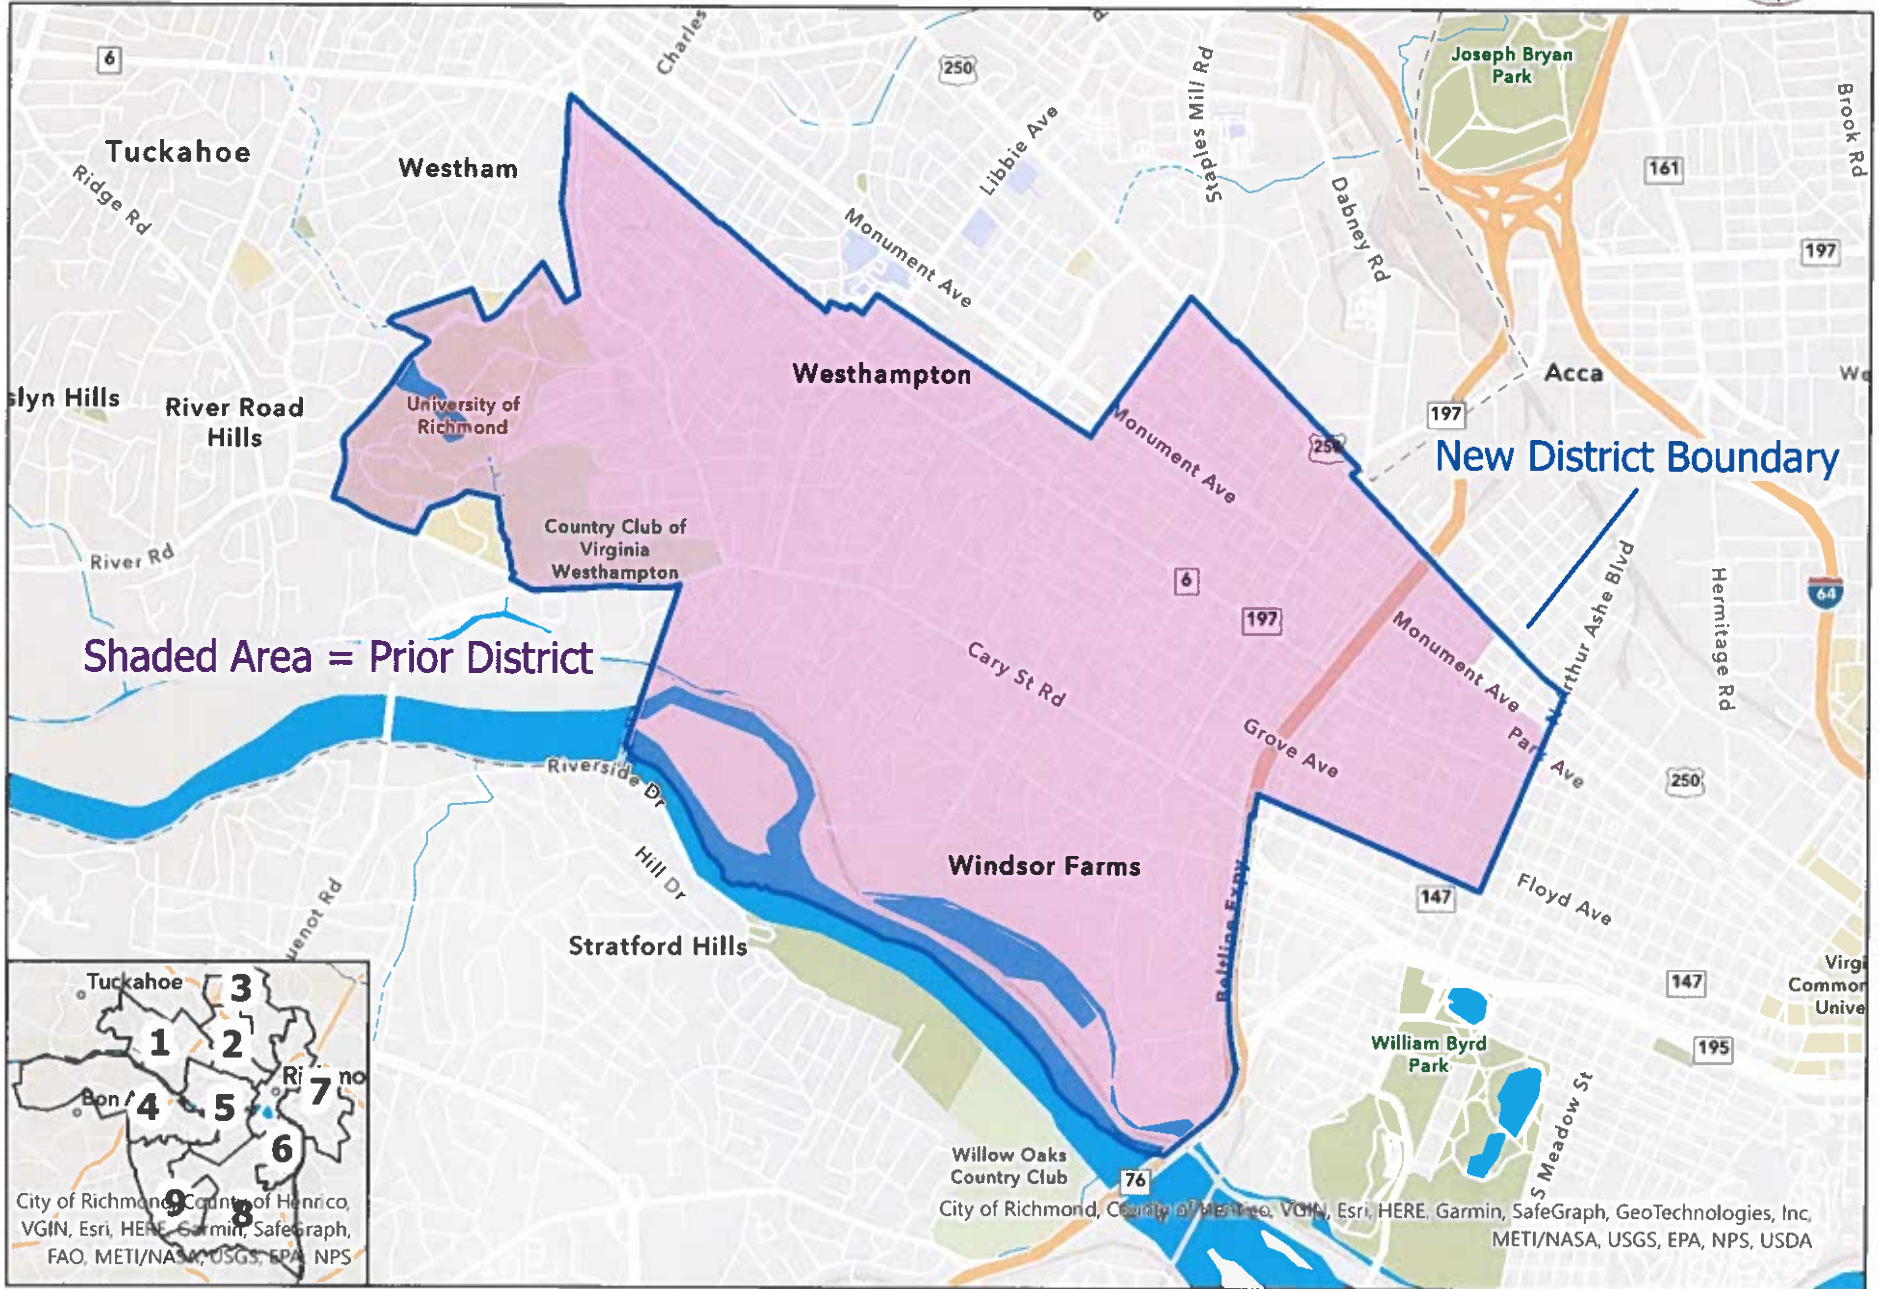

Richmond City Council District 1

City of Richmond, County of Henrico, VA
 VGIN, Esri, HERE, Garmin, SafeGraph, GeoTechnologies, Inc, METI/NASA, USGS, EPA, NPS, USDA

Richmond City Council District 2

Richmond City Council District 3

Richmond City Council District 5

City of Richmond, County of Henrico, VGIN, Esri, HERE, Garmin, SafeGraph, GeoTechnologies, Inc, METI/NASA, USGS, EPA, NPS, US Census Bureau, USDA

Richmond City Council District 6