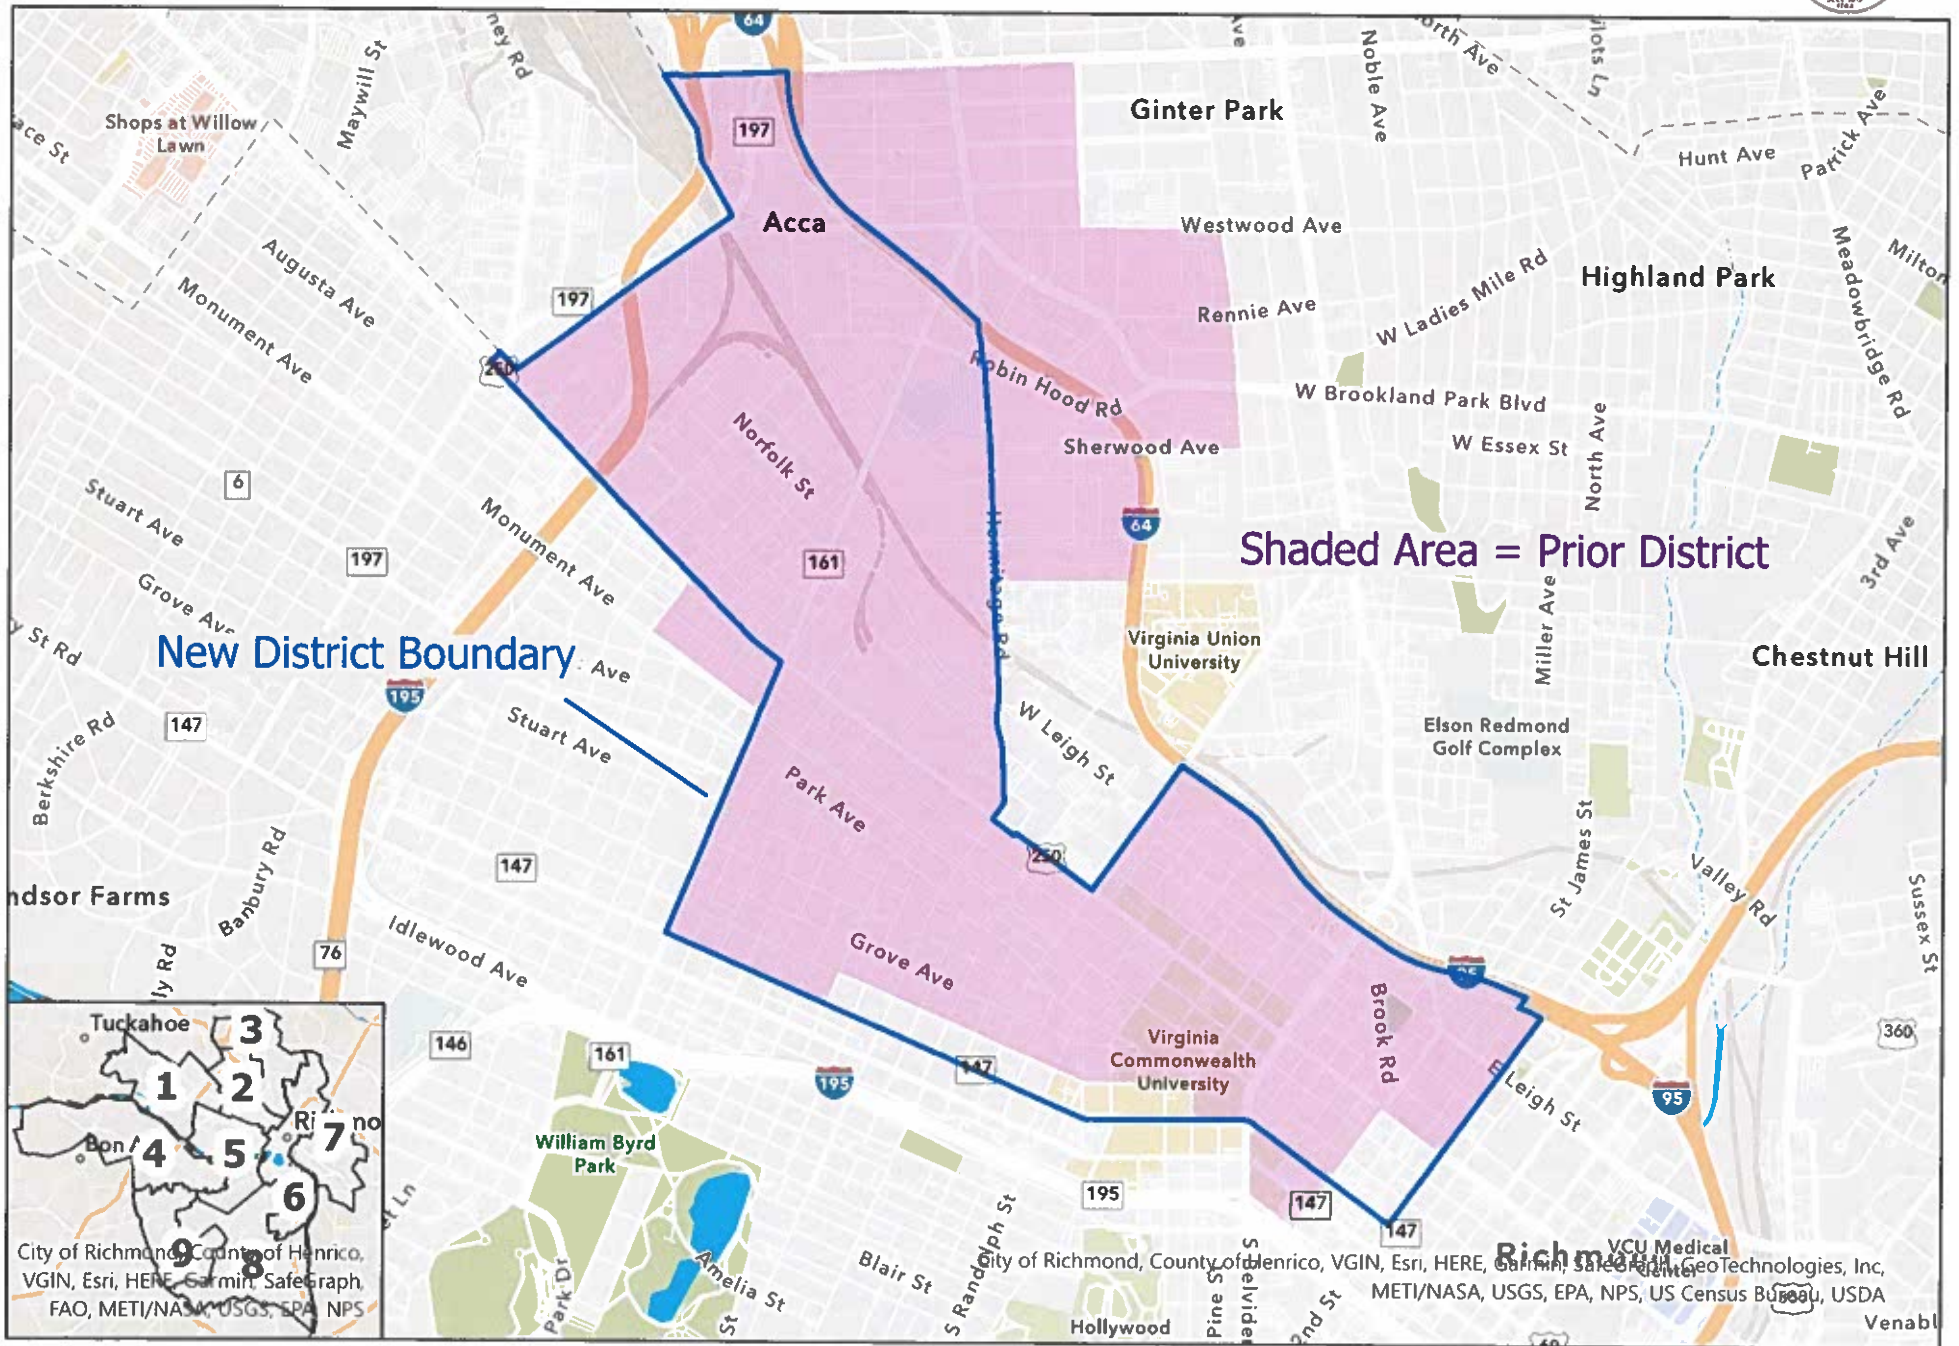

Richmond City Council District 1

City of Richmond, County of Henrico, VA
 VGIN, Esri, HERE, Garmin, SafeGraph, GeoTechnologies, Inc, METI/NASA, USGS, EPA, NPS, USDA

Richmond City Council District 2

Richmond City Council District 3

Richmond City Council District 5

City of Richmond, County of Henrico, VGIN, Esri, HERE, Garmin, SafeGraph, GeoTechnologies, Inc, METI/NASA, USGS, EPA, NPS, US Census Bureau, USDA

Richmond City Council District 6