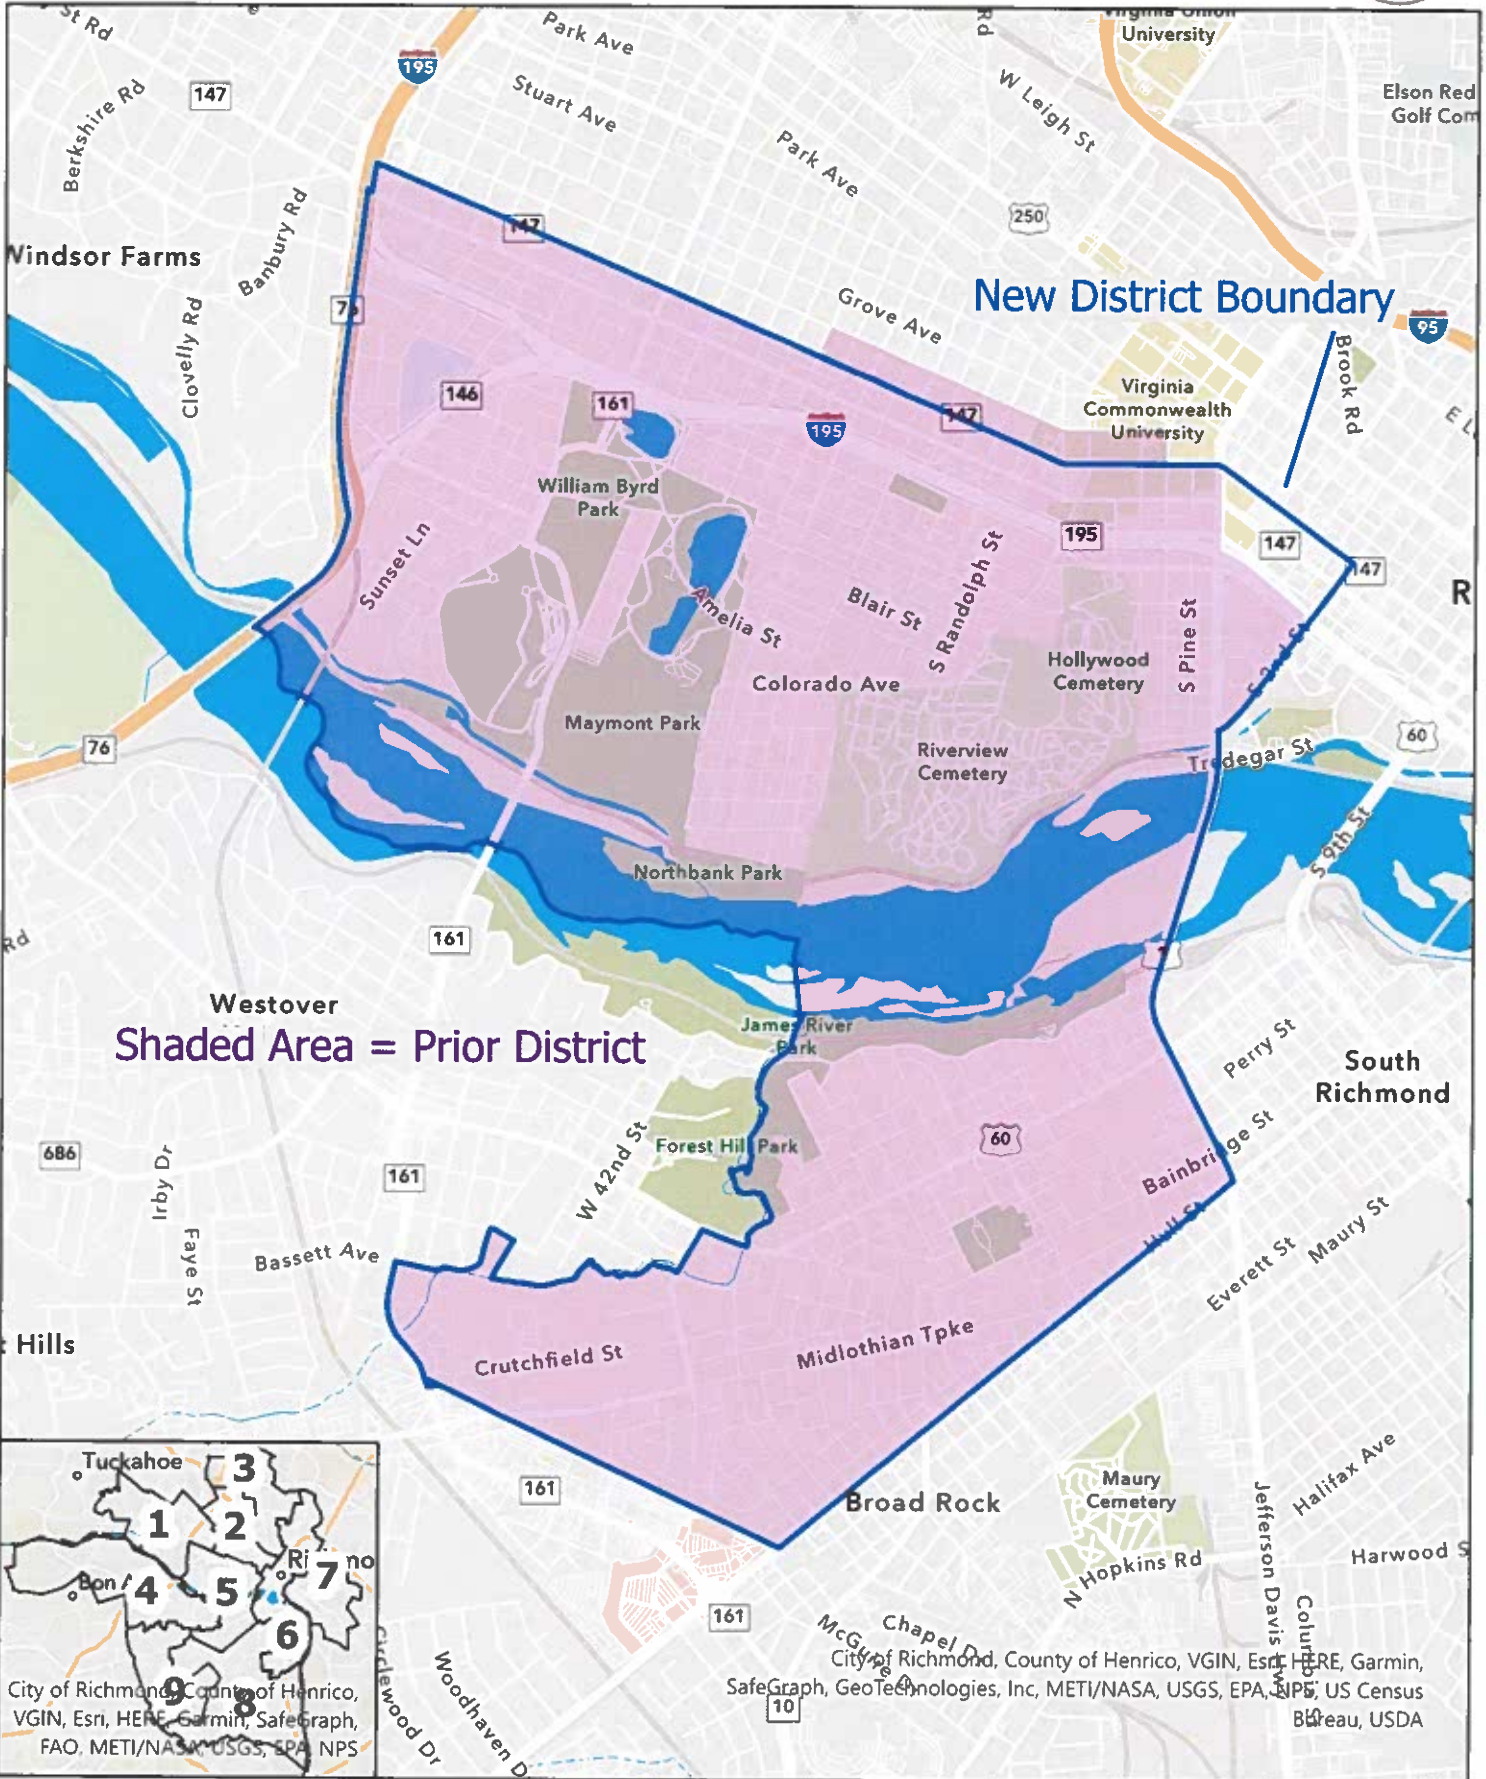

Richmond City Council District 1

City of Richmond, County of Henrico, VA
 VGIN, Esri, HERE, Garmin, SafeGraph, GeoTechnologies, Inc, METI/NASA, USGS, EPA, NPS, USDA

Richmond City Council District 2

Richmond City Council District 3

Richmond City Council District 5

City of Richmond, County of Henrico, VGIN, Esri, HERE, Garmin, SafeGraph, GeoTechnologies, Inc, METI/NASA, USGS, EPA, NPS, US Census Bureau, USDA

Richmond City Council District 6