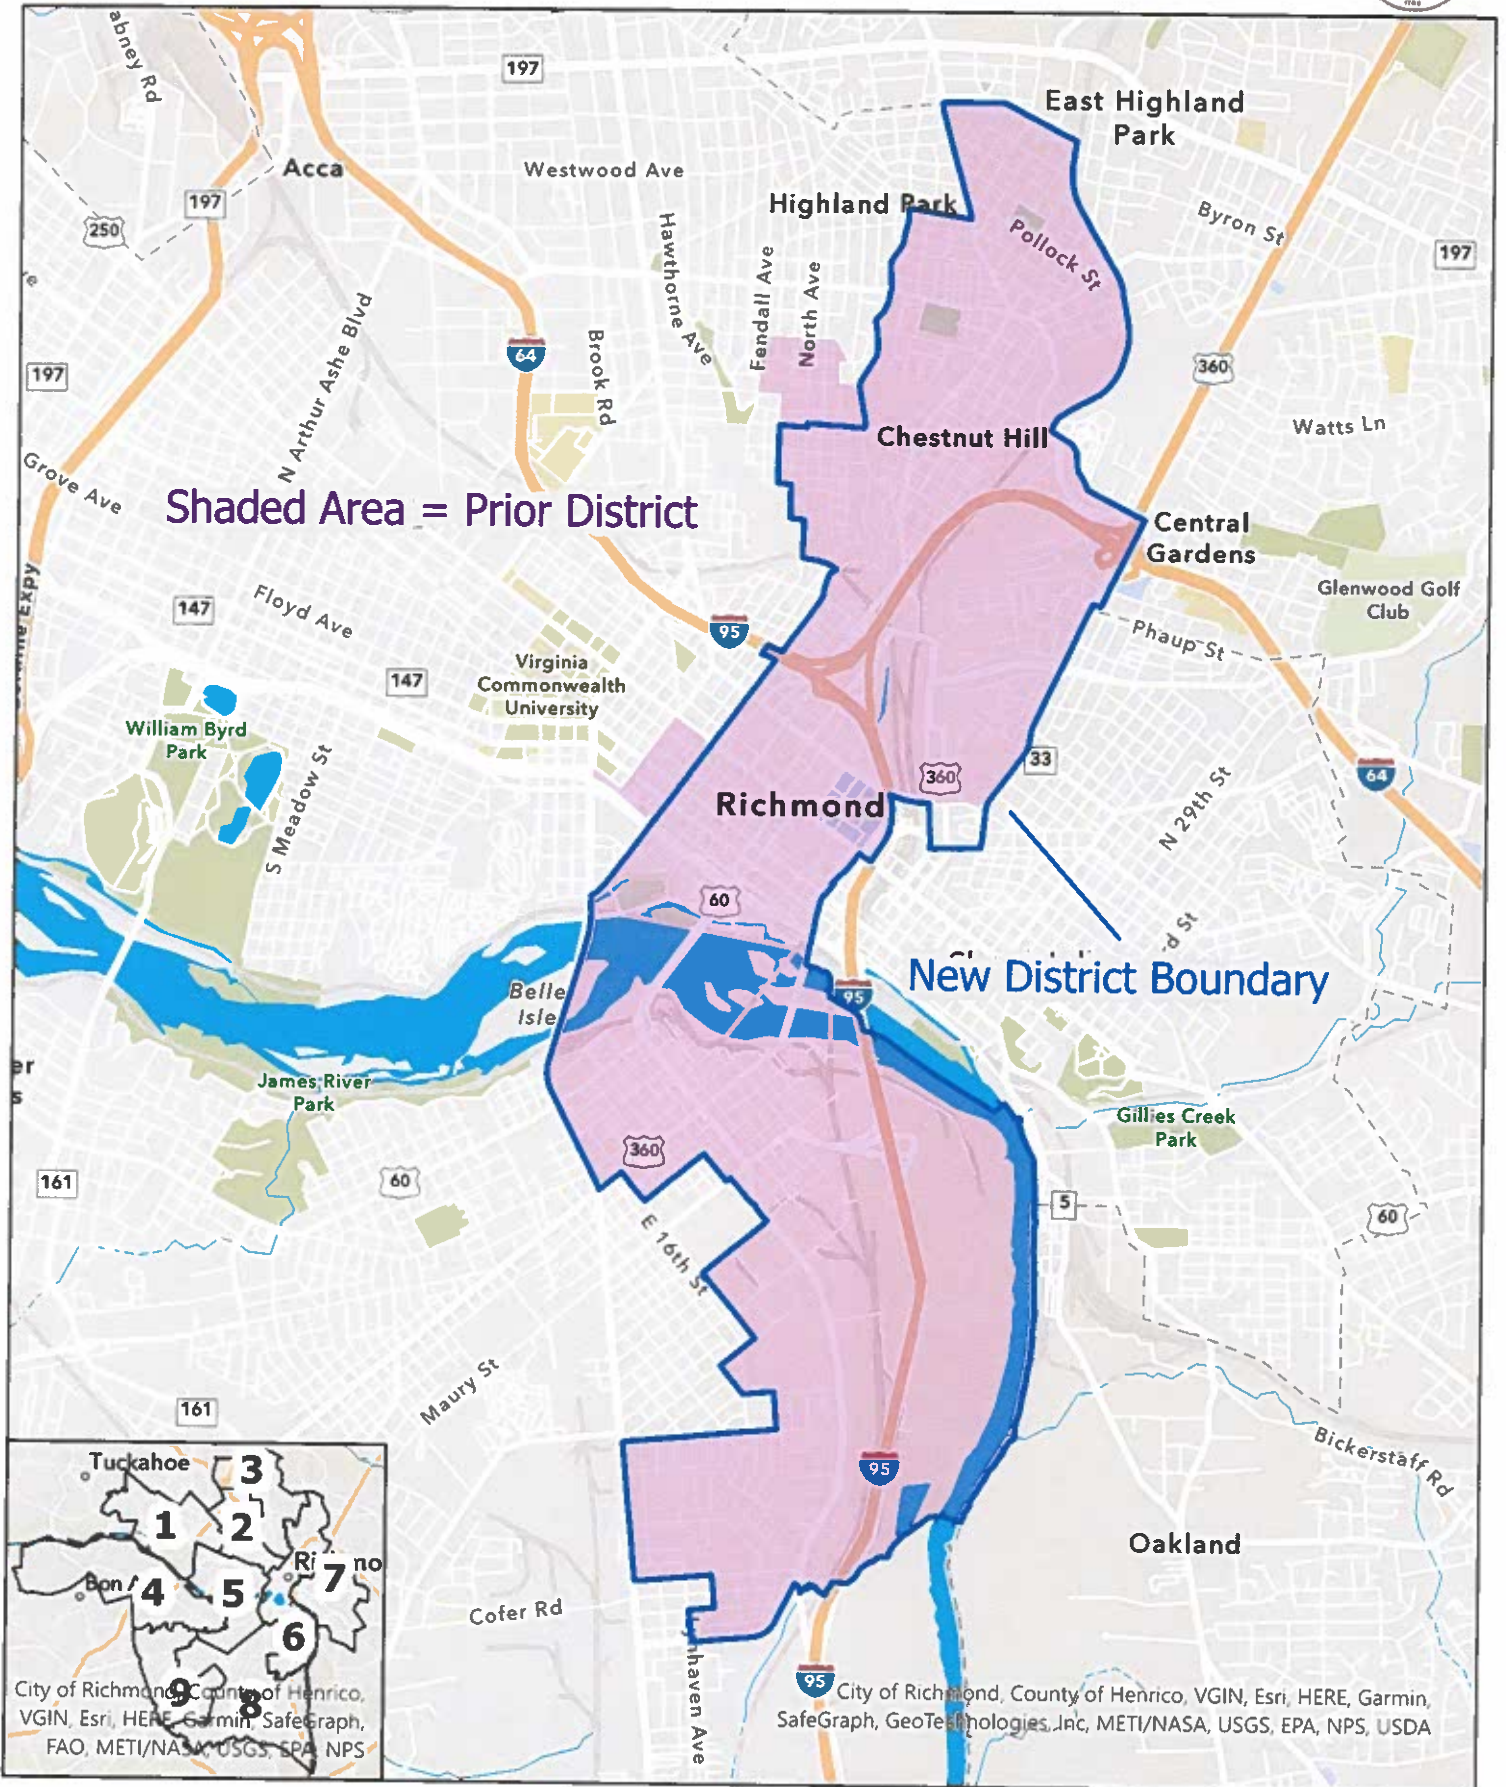

Richmond City Council District 1

City of Richmond, County of Henrico, VA
 VGIN, Esri, HERE, Garmin, SafeGraph, GeoTechnologies, Inc, METI/NASA, USGS, EPA, NPS, USDA

Richmond City Council District 2

Richmond City Council District 3

Richmond City Council District 5

City of Richmond, County of Henrico, VGIN, Esri, HERE, Garmin, SafeGraph, GeoTechnologies, Inc, METI/NASA, USGS, EPA, NPS, US Census Bureau, USDA

Richmond City Council District 6