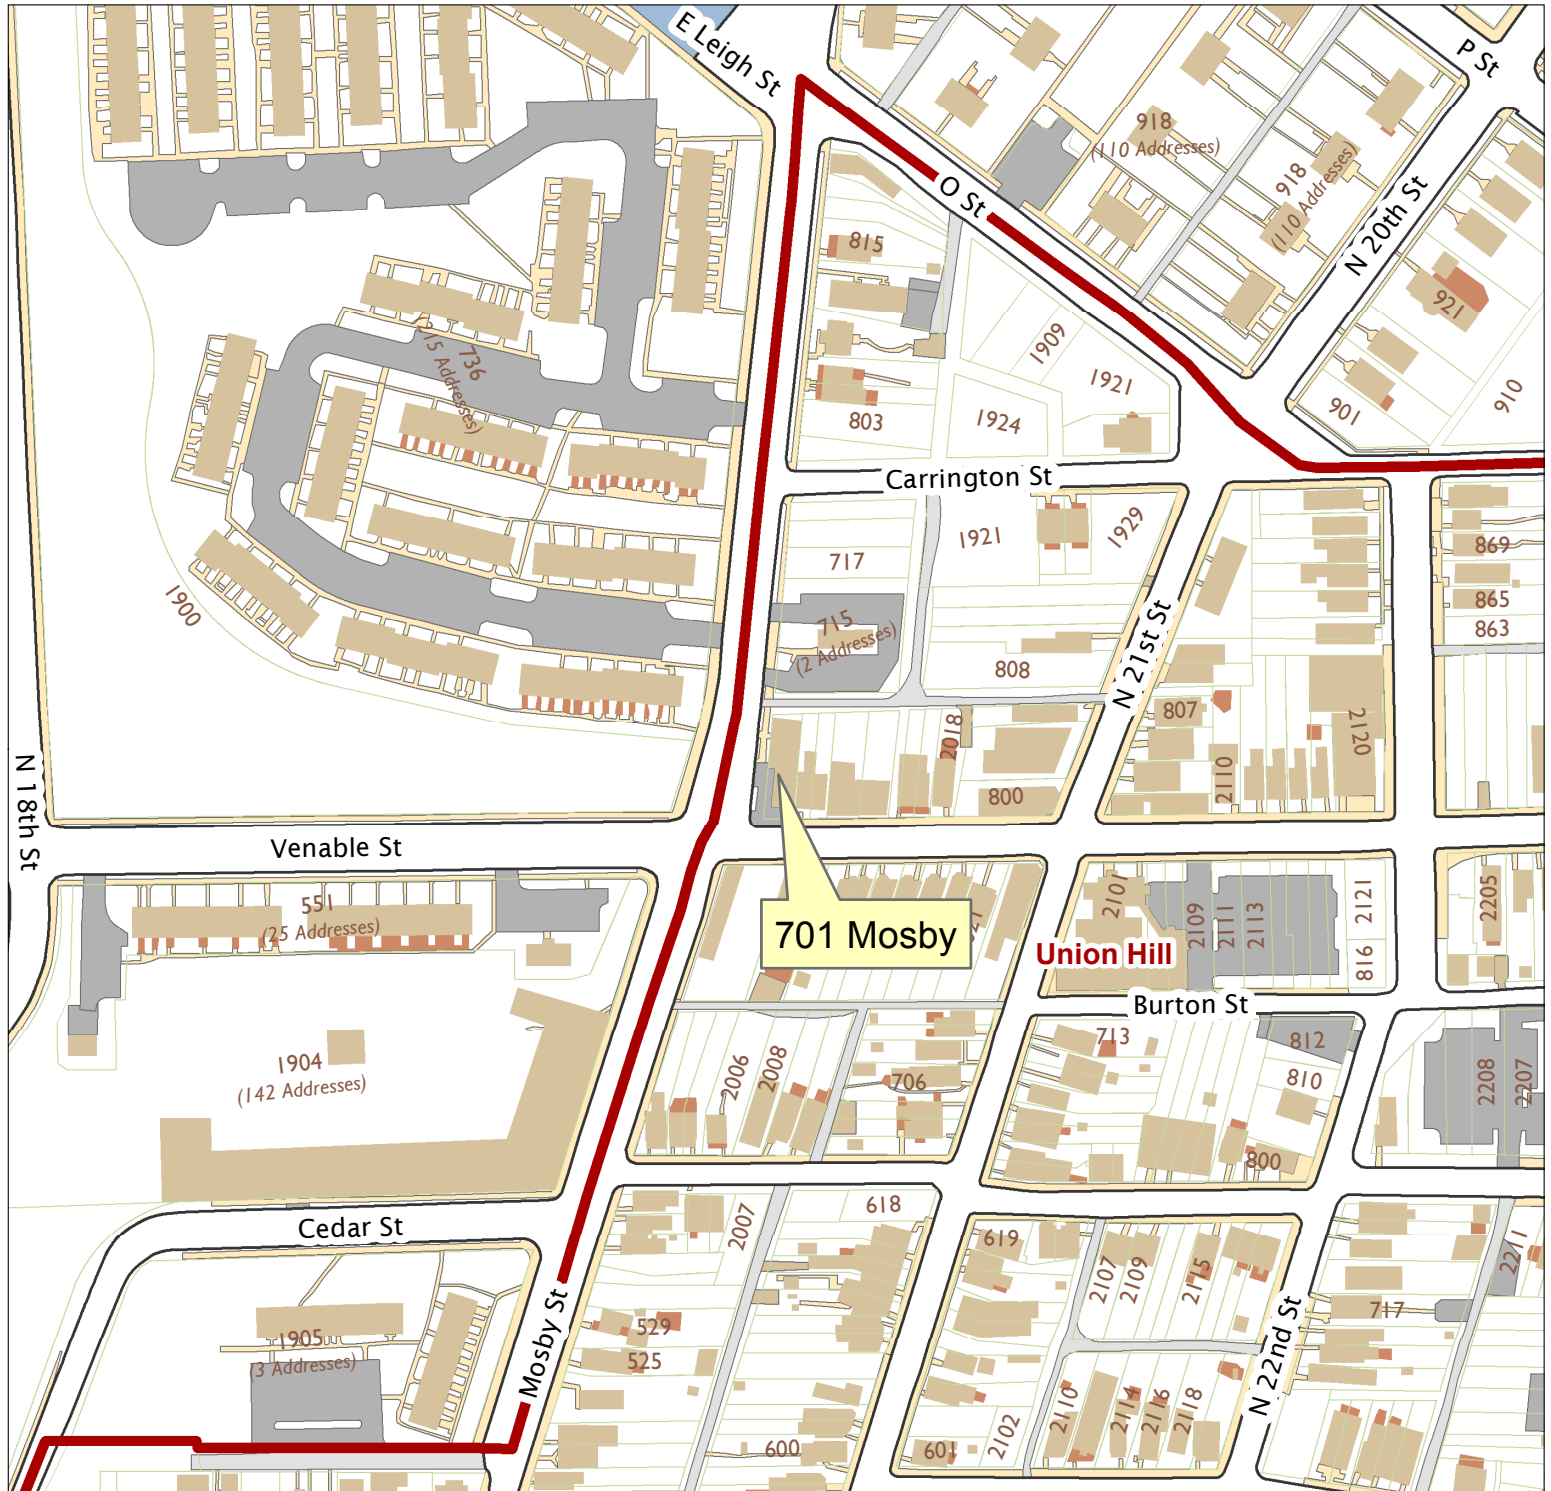

# 701 Mosby Street

City of Richmond, VA

Geographic Information Systems

1 inch = 200 feet

Map printed by jeffricr on 2017.02.03.

Document Path: \\D:\file02-pv\commdev\S\PDR\Planning & Preservation\CAR\Applications\Base Maps\Base Map.mxd

**Disclaimer:**

The City of Richmond assumes no liability either for any errors, omissions, or inaccuracies in the information provided regardless of the cause of such or for any decision made, action taken, or action not taken by the user in reliance upon any maps or information provided herein.

Location Reference