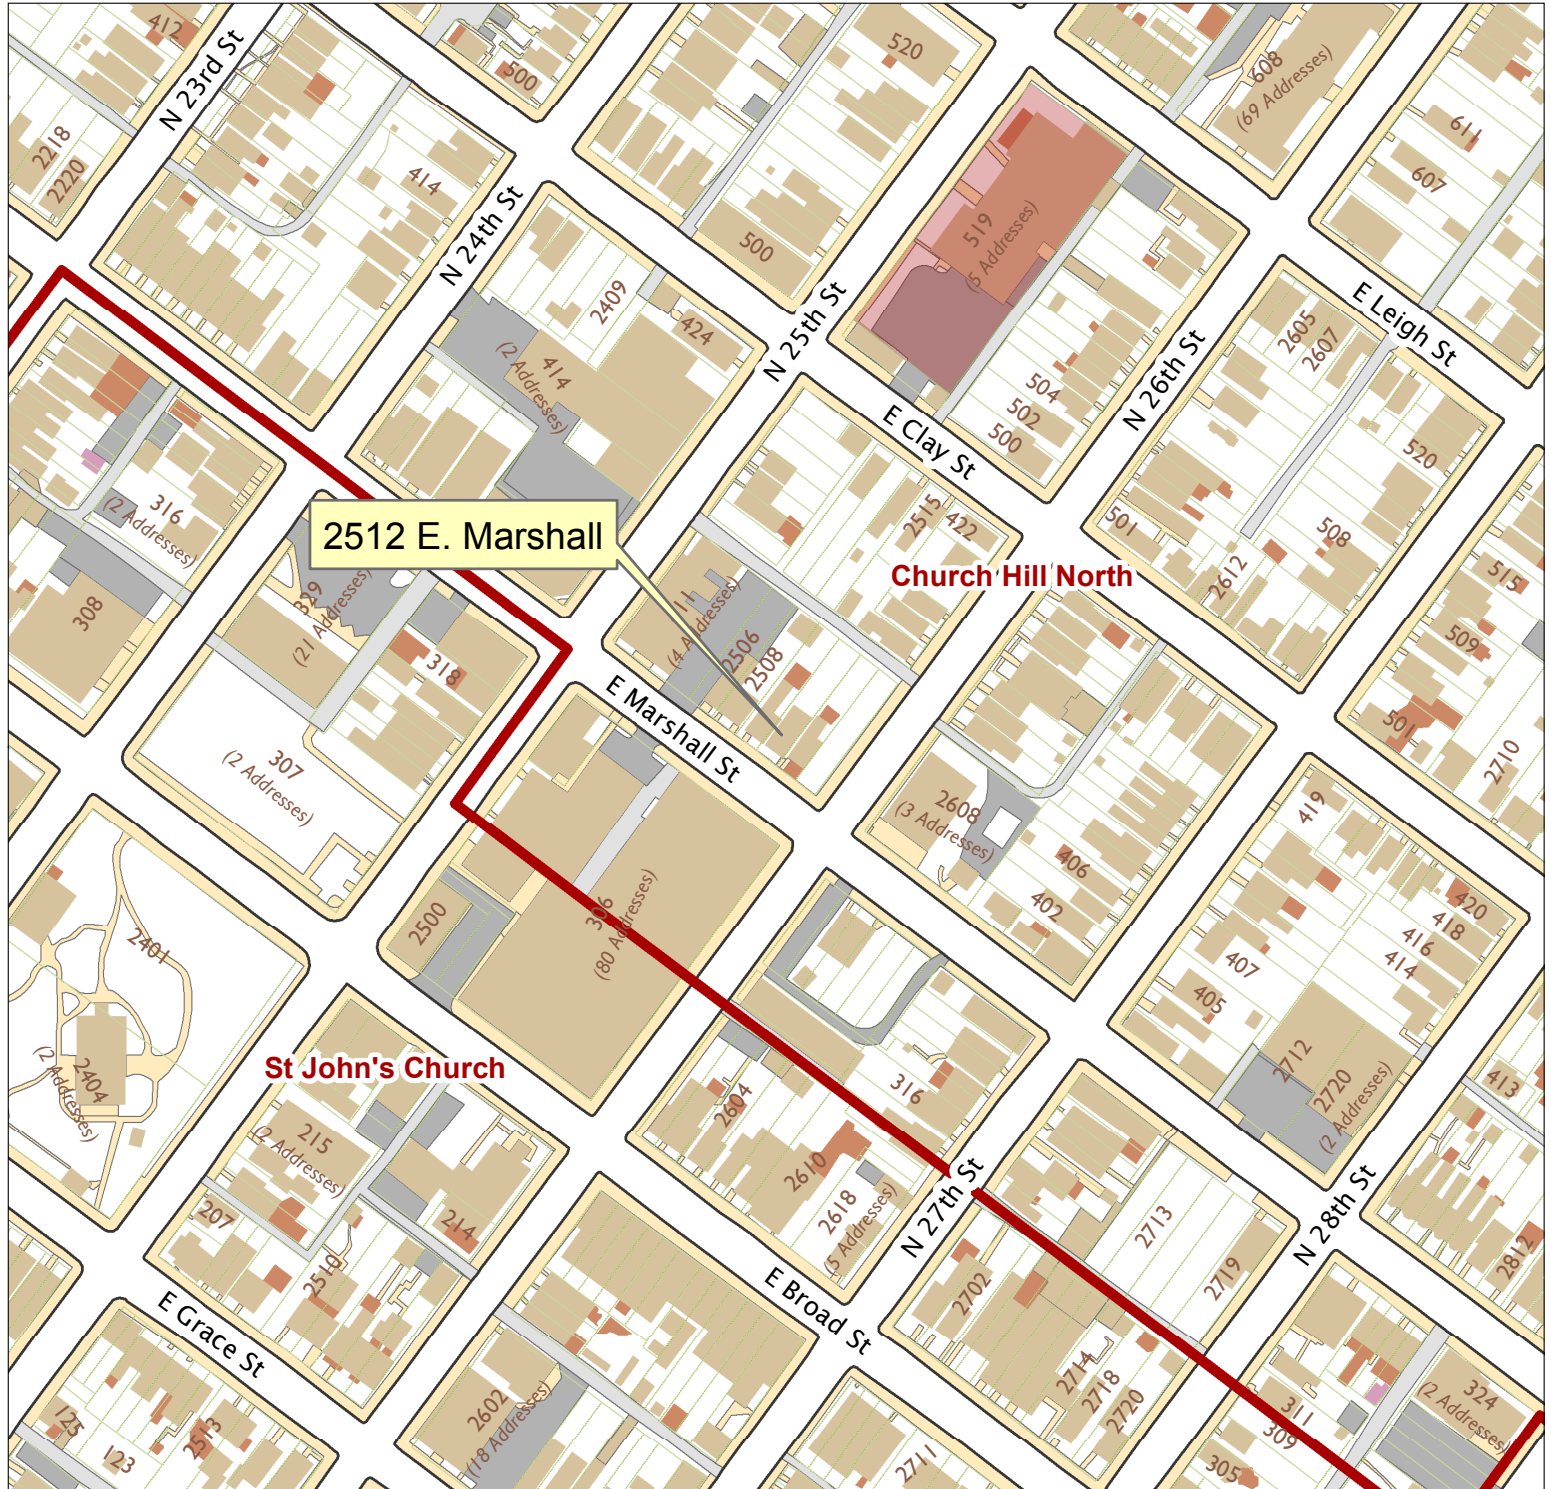

2512 E. Marshall Street

City of Richmond, VA

Geographic Information Systems

2512 E. Marshall

Church Hill North

St John's Church

Location Reference

Map printed by jeffricr on 2017.07.06.

Document Path: \\Dit-file02-pv\commdev\$\PDR\Planning & Preservation\CAR\Applications\Base Maps\Base Map.mxd

Disclaimer:
The City of Richmond assumes no liability either for any errors, omissions, or inaccuracies in the information provided regardless of the cause of such or for any decision made, action taken, or action not taken by the user in reliance upon any maps or information provided herein.