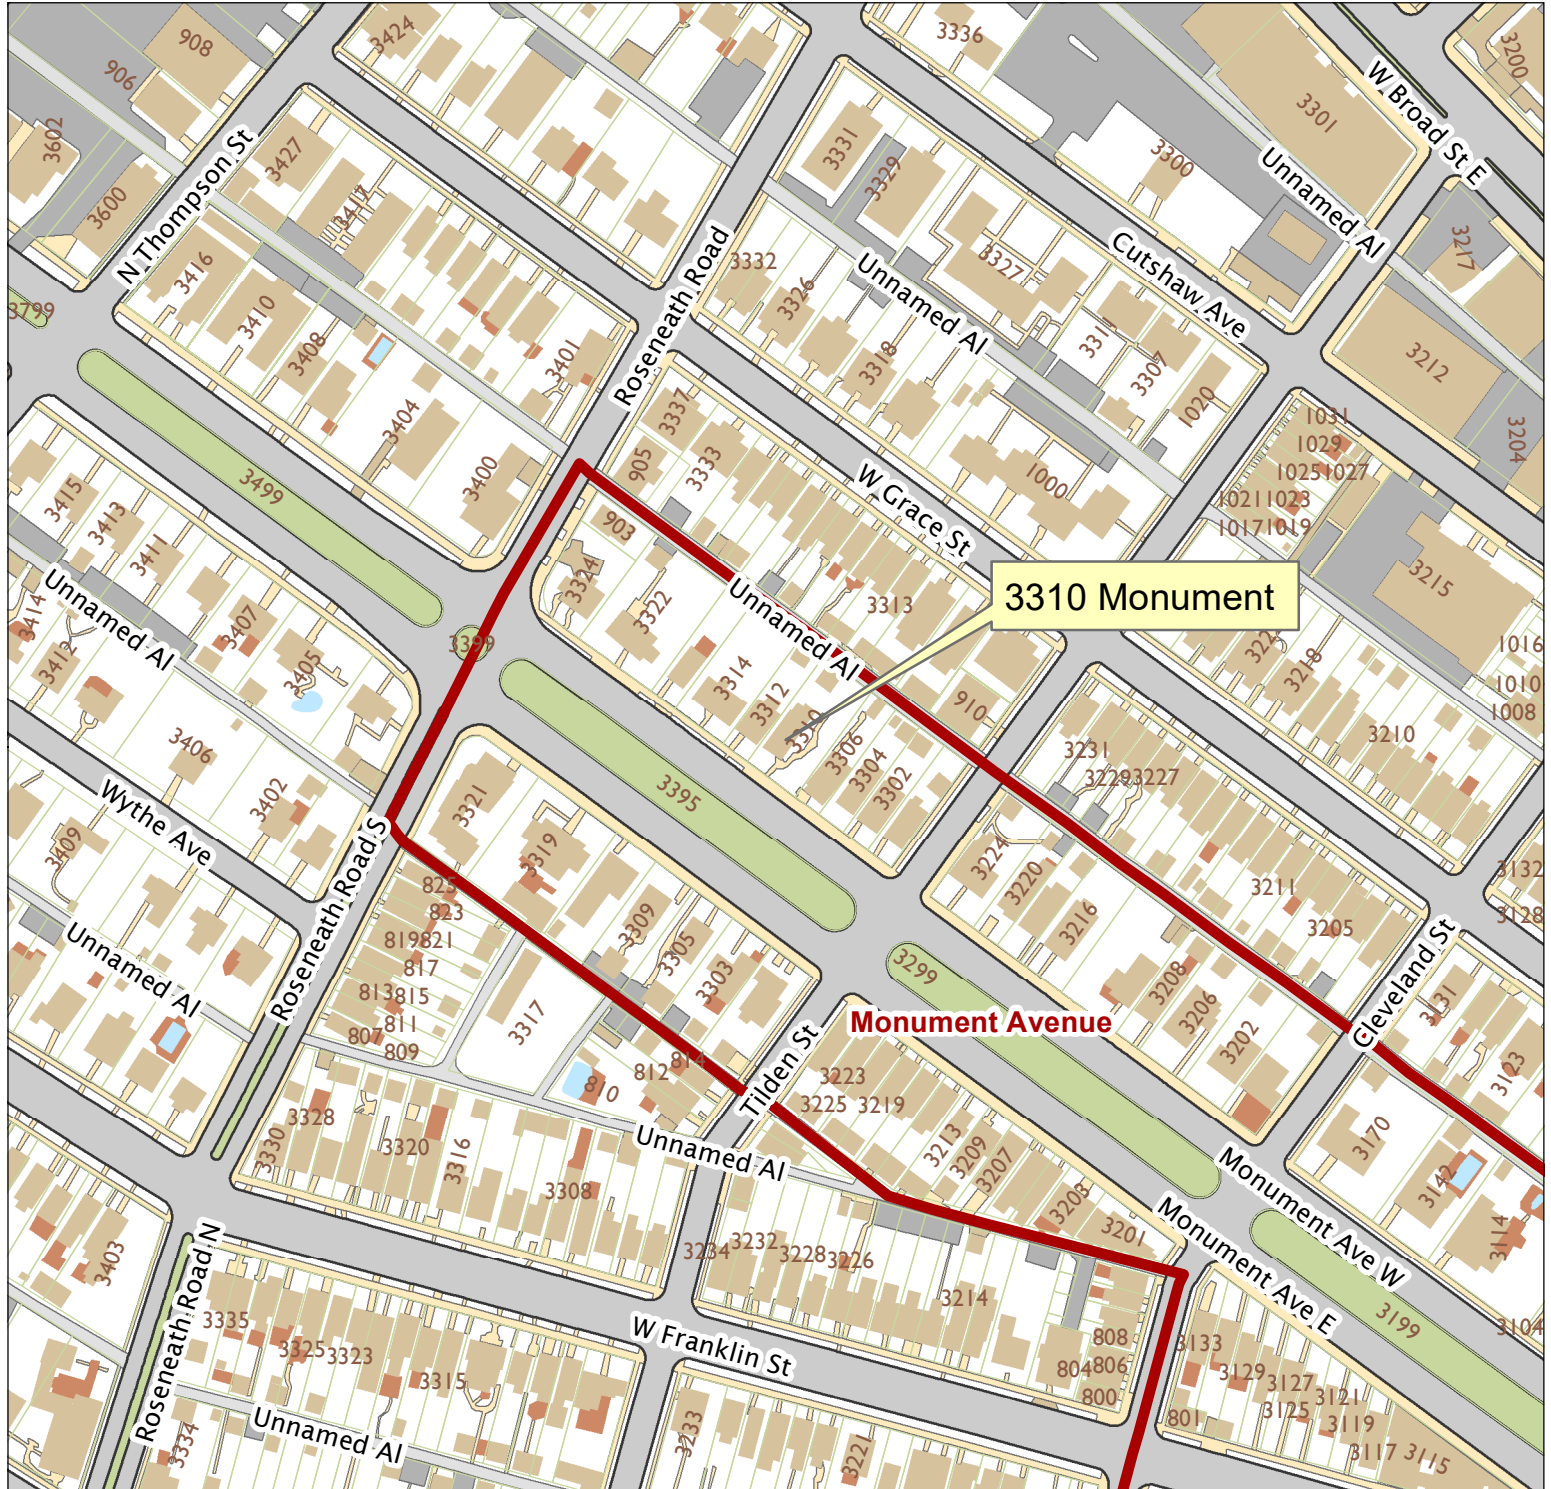

3310 Monument Avenue

City of Richmond, VA

Geographic Information Systems

3310 Monument

Monument Avenue

Location Reference

Map printed by jonescl2 on 2019.03.07.

Document Path: G:\PDR\Planning & Preservation\CAR\Meetings\00 Current Meeting\Base Maps\Tools\Base Map.mxd

Disclaimer:
The City of Richmond assumes no liability either for any errors, omissions, or inaccuracies in the information provided regardless of the cause of such or for any decision made, action taken, or action not taken by the user in reliance upon any maps or information provided herein.