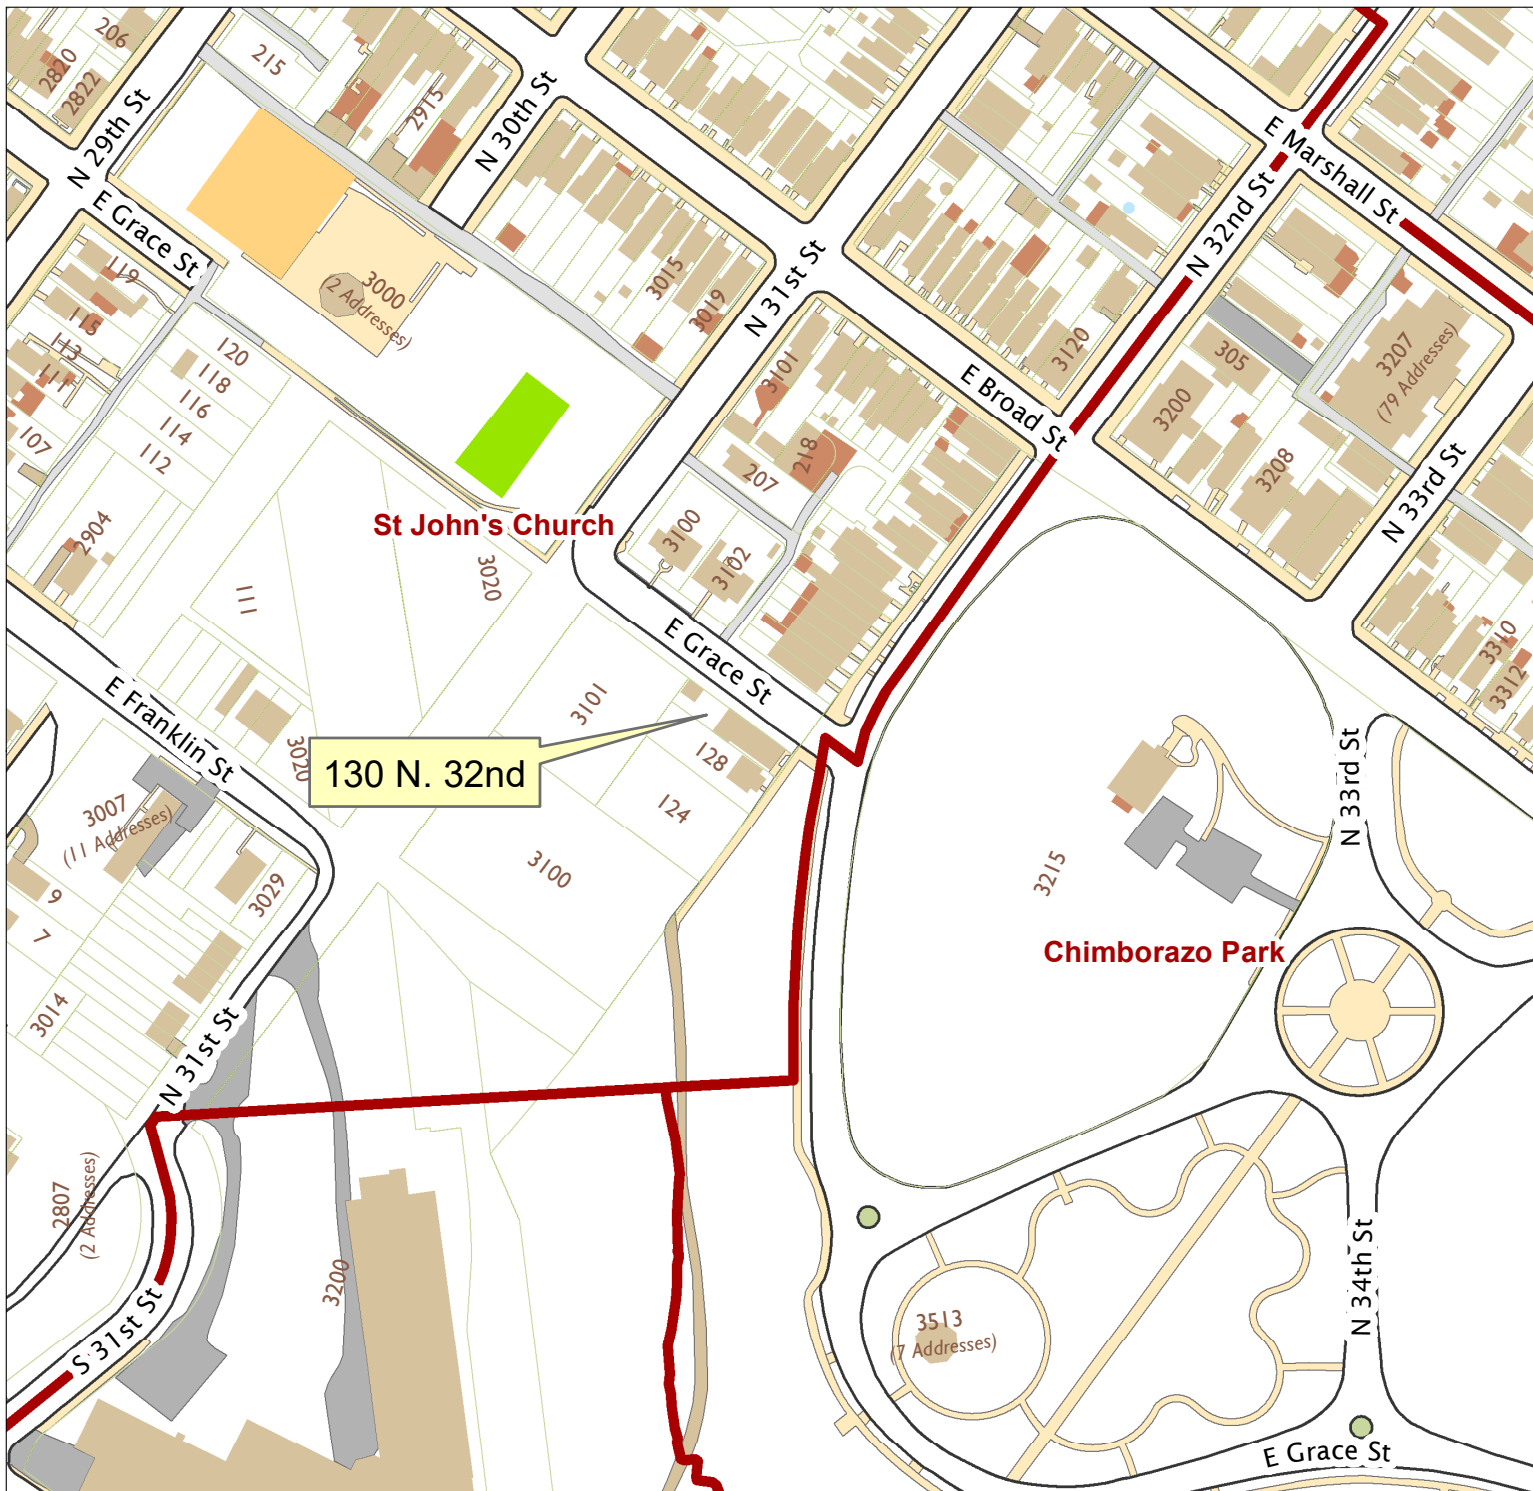

130 N. 32nd Street

City of Richmond, VA

Geographic Information Systems

130 N. 32nd

St John's Church

Chimborazo Park

Map printed by jeffricr on 2018.05.09.

Document Path: \\Dit-file02-pv\commdev\S\PDR\Planning & Preservation\CAR\Applications\Base Maps\Base Map.mxd

Disclaimer:
The City of Richmond assumes no liability either for any errors, omissions, or inaccuracies in the information provided regardless of the cause of such or for any decision made, action taken, or action not taken by the user in reliance upon any maps or information provided herein.