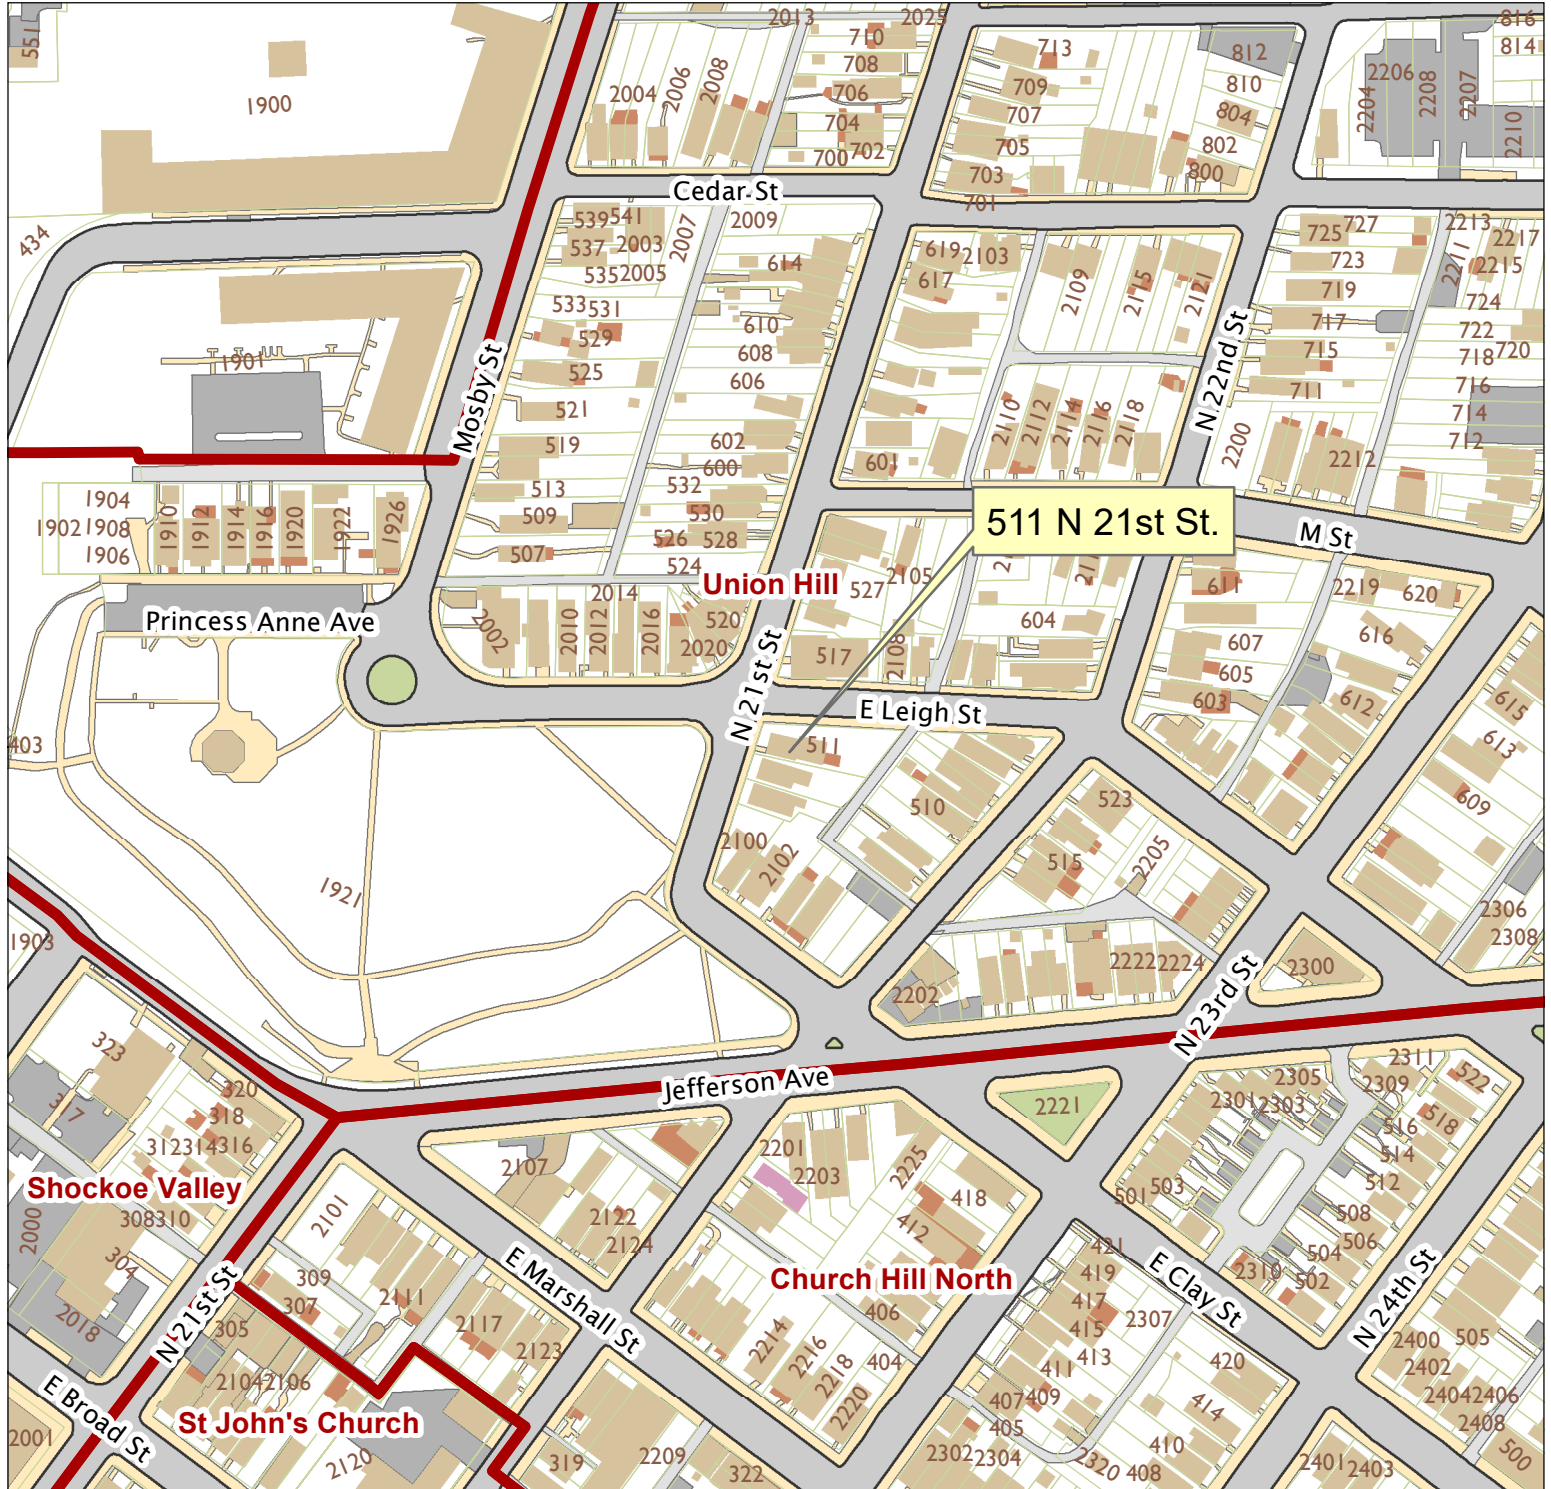

511 North 21st Street

City of Richmond, VA

Geographic Information Systems

1 inch = 200 feet

Map printed by jonescl2 on 2019.03.07.

Document Path: G:\PDR\Planning & Preservation\CAR\Meetings\00 Current Meeting\Base Maps\Tools\Base Map.mxd

Disclaimer:

The City of Richmond assumes no liability either for any errors, omissions, or inaccuracies in the information provided regardless of the cause of such or for any decision made, action taken, or action not taken by the user in reliance upon any maps or information provided herein.

Location Reference