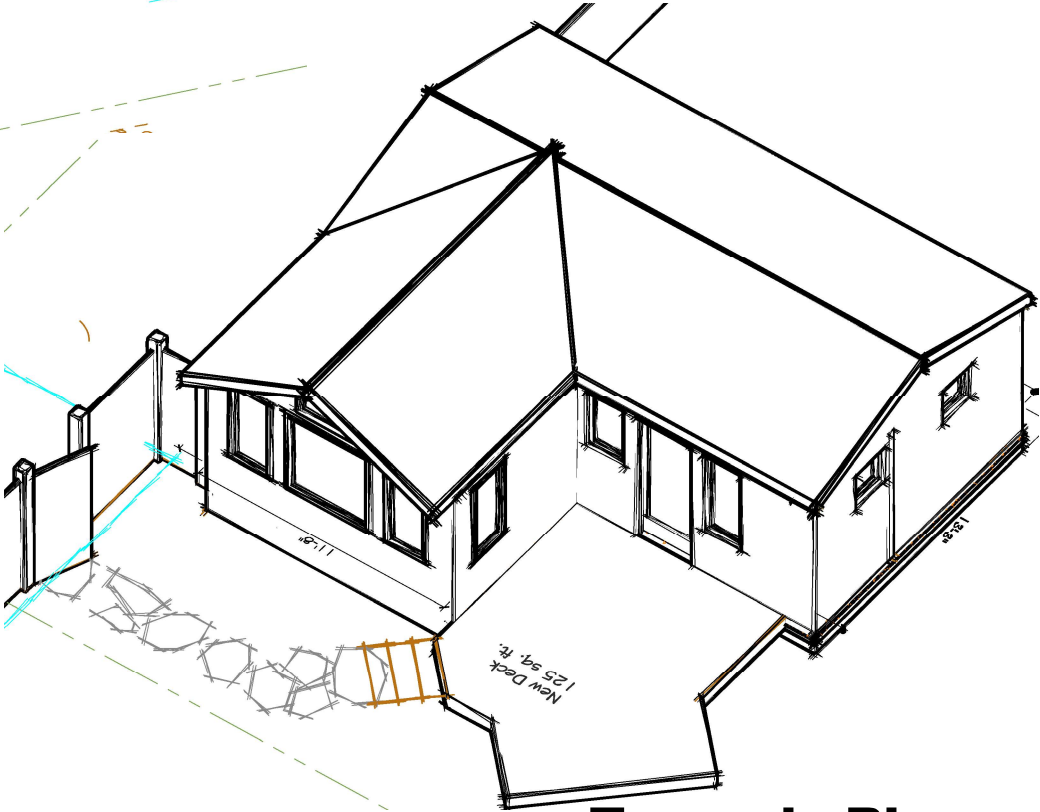

Alterations to Evans Garage

4907 New Kent Avenue, Richmond, VA

Survey

not to scale

Site Plan

scale 1"=30'-0"

Alterations to Evans Garage
New Kent Avenue, Richmond, VA

Floor Plan
scale 1/4" = 1'-0"

12/14/21

Floor Plan

Alterations to Evans Garage
New Kent Avenue, Richmond, VA

1 - North Elevation

scale 1/4" = 1'-0"

New 6:12 Asphalt
Shingled roof

2 - West Elevation

scale 1/4" = 1'-0"

12/14/21

North & West
Elevations

Alterations to Evans Garage
New Kent Avenue, Richmond, VA

**catherine farmer
design**

804.363.7659
catherine@catherinefarmerdesign.com

3 - East Elevation

scale 1/4" = 1'-0"

12/14/21
11/19/21

East
Elevation

4

Alterations to Evans Garage
New Kent Avenue, Richmond, VA

Towards Street

Towards River