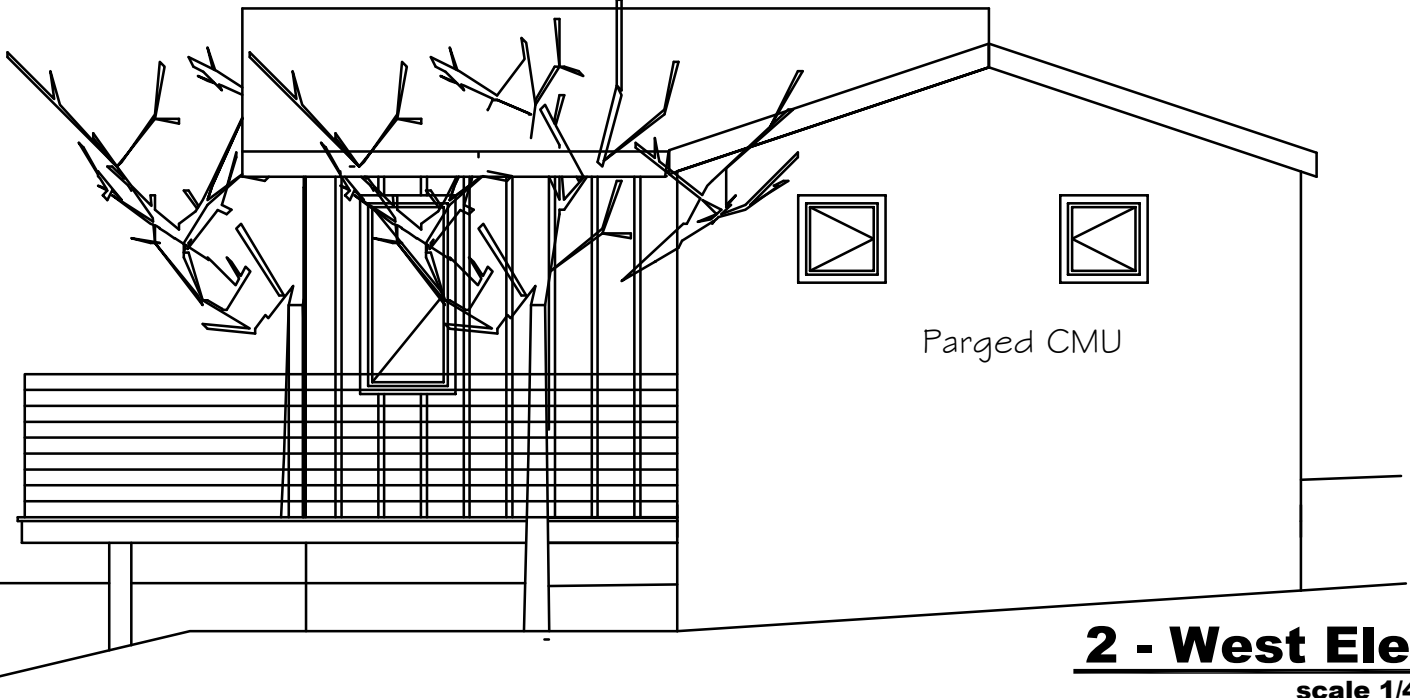

Alterations to Evans Garage

4907 New Kent Avenue, Richmond, VA

Survey

not to scale

Site Plan

scale 1"=30'-0"

Alterations to Evans Garage
New Kent Avenue, Richmond, VA

Floor Plan
scale 1/4" = 1'-0"

12/14/21

Floor Plan

Alterations to Evans Garage
New Kent Avenue, Richmond, VA

1 - North Elevation

scale 1/4" = 1'-0"

New 6:12 Asphalt
Shingled roof

2 - West Elevation

scale 1/4" = 1'-0"

12/14/21

North & West
Elevations

Alterations to Evans Garage
New Kent Avenue, Richmond, VA

**catherine farmer
design**

804.363.7659
catherine@catherinefarmerdesign.com

3 - East Elevation

scale 1/4" = 1'-0"

12/14/21
11/19/21

East
Elevation

4

Alterations to Evans Garage
New Kent Avenue, Richmond, VA

Towards Street

Towards River