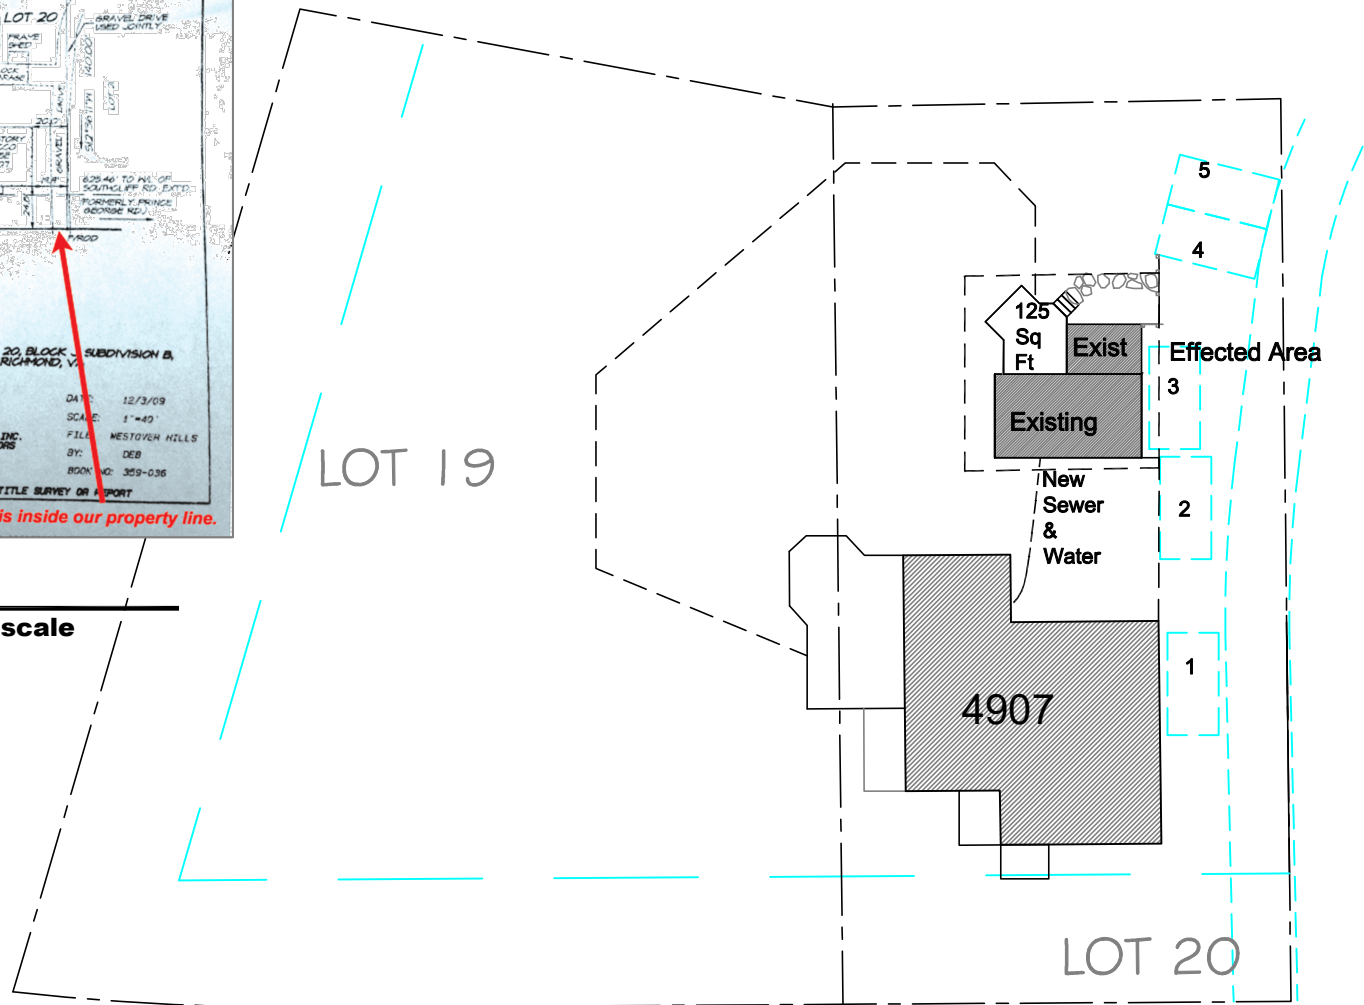

Alterations to Evans Garage

4907 New Kent Avenue, Richmond, VA

Survey

not to scale

Site Plan

scale 1"=30'-0"

Alterations to Evans Garage
New Kent Avenue, Richmond, VA

Floor Plan
scale 1/4" = 1'-0"

12/14/21

Floor Plan

Alterations to Evans Garage
New Kent Avenue, Richmond, VA

1 - North Elevation

scale 1/4" = 1'-0"

New 6:12 Asphalt
Shingled roof

2 - West Elevation

scale 1/4" = 1'-0"

12/14/21

North & West
Elevations

Alterations to Evans Garage
New Kent Avenue, Richmond, VA

**catherine farmer
design**

804.363.7659
catherine@catherinefarmerdesign.com

3 - East Elevation

scale 1/4" = 1'-0"

12/14/21
11/19/21

East
Elevation

4

Alterations to Evans Garage
New Kent Avenue, Richmond, VA

Towards Street

Towards River