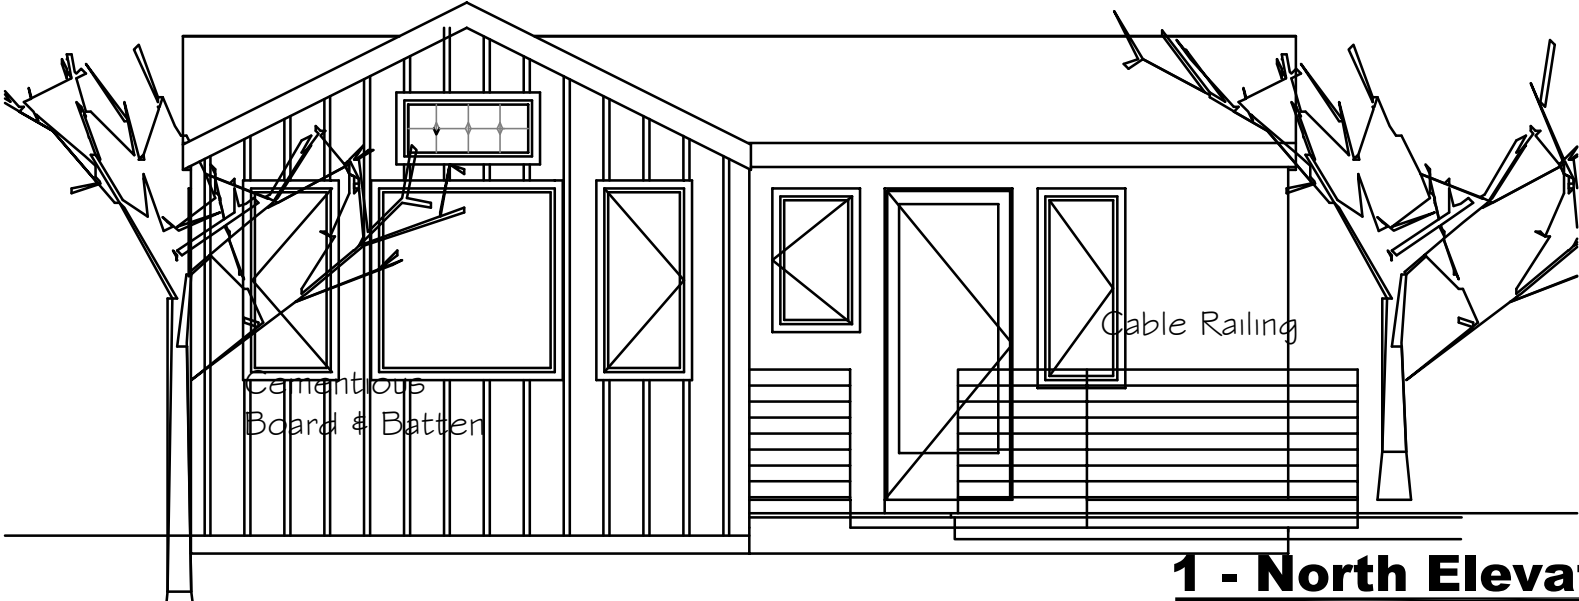

Alterations to Evans Garage

4907 New Kent Avenue, Richmond, VA

Survey

not to scale

Site Plan

scale 1"=30'-0"

Alterations to Evans Garage
New Kent Avenue, Richmond, VA

Floor Plan
scale 1/4" = 1'-0"

12/14/21

Floor Plan

Alterations to Evans Garage
New Kent Avenue, Richmond, VA

1 - North Elevation

scale 1/4" = 1'-0"

New 6:12 Asphalt
Shingled roof

2 - West Elevation

scale 1/4" = 1'-0"

12/14/21

North & West
Elevations

Alterations to Evans Garage
New Kent Avenue, Richmond, VA

**catherine farmer
design**

804.363.7659
catherine@catherinefarmerdesign.com

3 - East Elevation

scale 1/4" = 1'-0"

12/14/21
11/19/21

East
Elevation

4

Alterations to Evans Garage
New Kent Avenue, Richmond, VA

Towards Street

Towards River