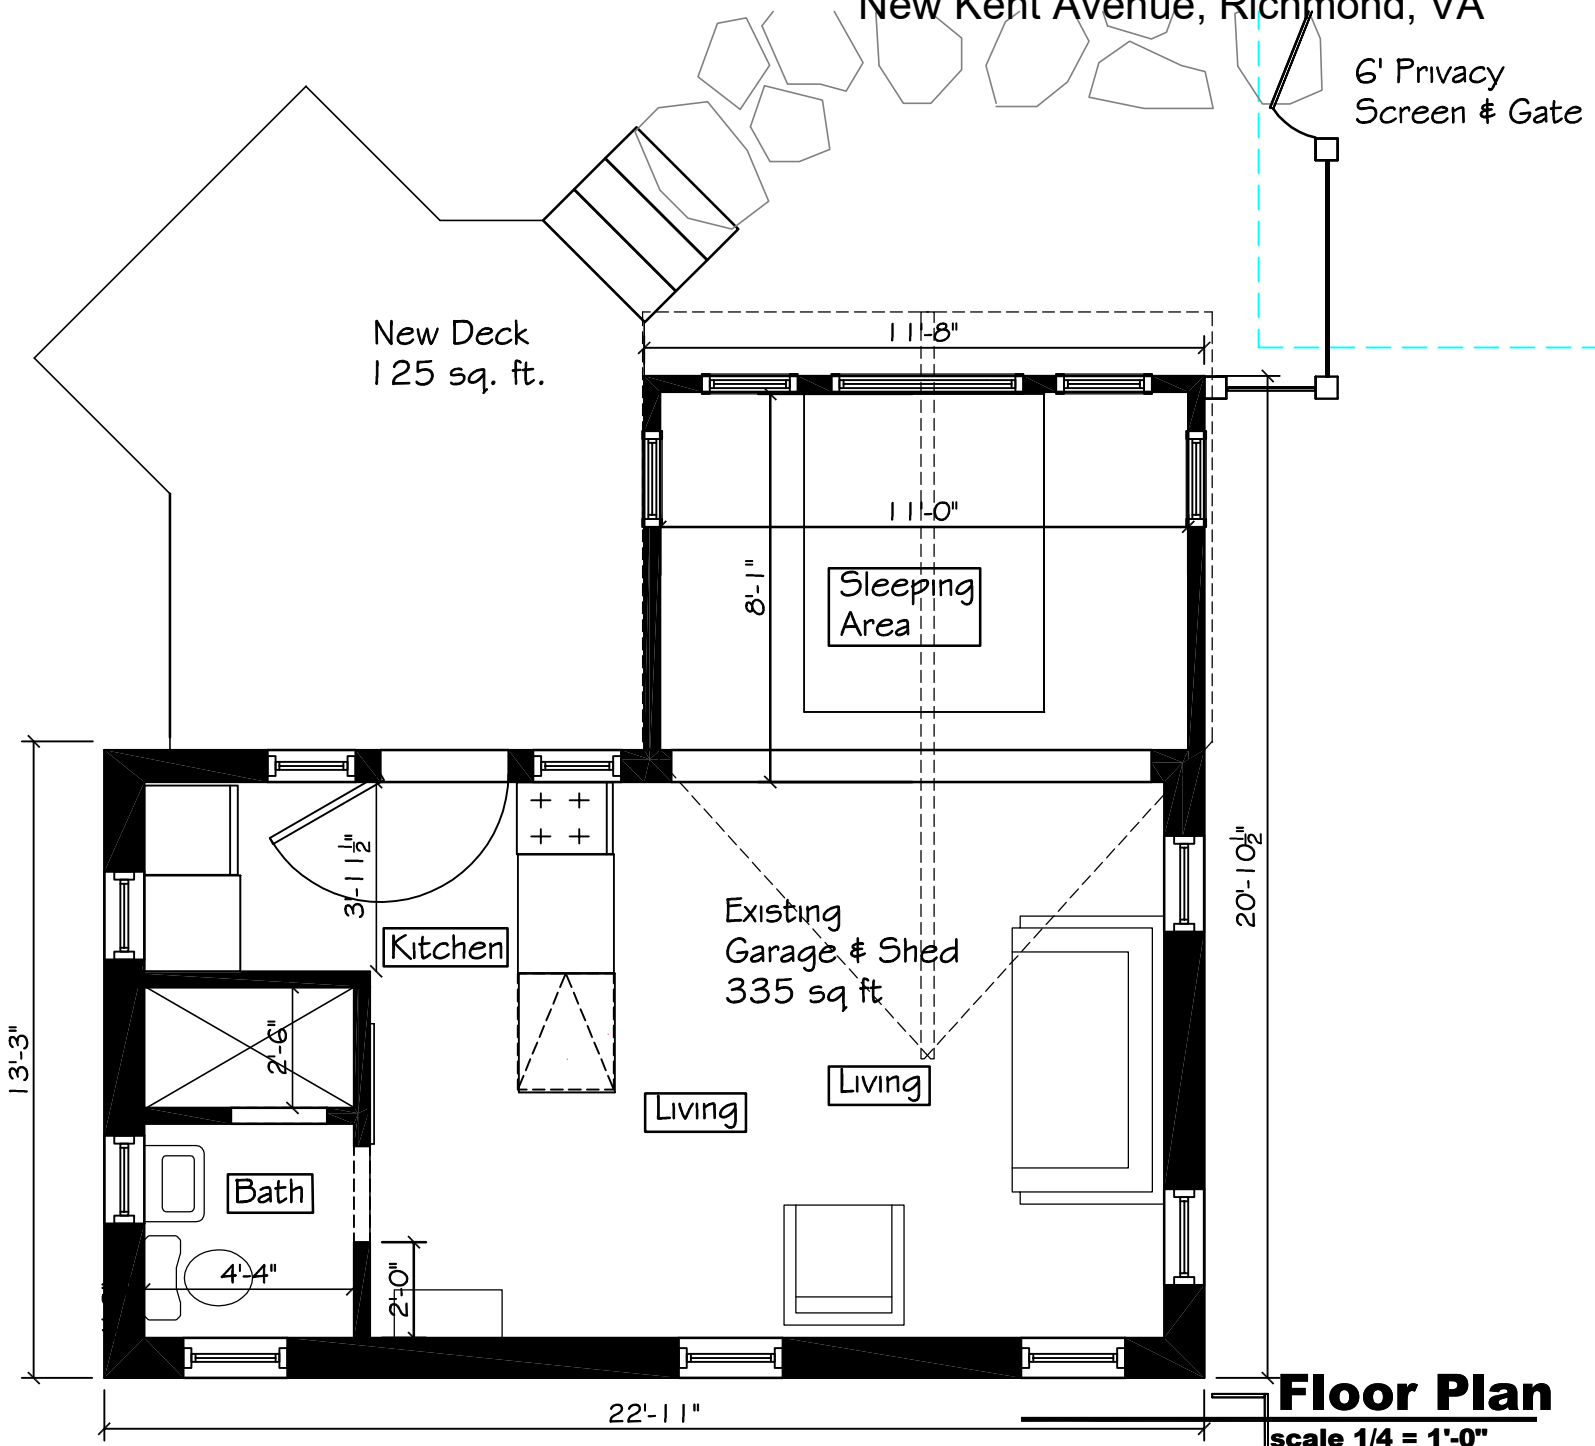

Alterations to Evans Garage

4907 New Kent Avenue, Richmond, VA

Survey

not to scale

Site Plan

scale 1"=30'-0"

Alterations to Evans Garage
New Kent Avenue, Richmond, VA

Floor Plan
scale 1/4" = 1'-0"

12/14/21

Floor Plan

Alterations to Evans Garage
New Kent Avenue, Richmond, VA

1 - North Elevation

scale 1/4" = 1'-0"

New 6:12 Asphalt
Shingled roof

2 - West Elevation

scale 1/4" = 1'-0"

12/14/21

North & West
Elevations

Alterations to Evans Garage
New Kent Avenue, Richmond, VA

**catherine farmer
design**

804.363.7659
catherine@catherinefarmerdesign.com

3 - East Elevation

scale 1/4" = 1'-0"

12/14/21
11/19/21

East
Elevation

4

Alterations to Evans Garage
New Kent Avenue, Richmond, VA

Towards Street

Towards River