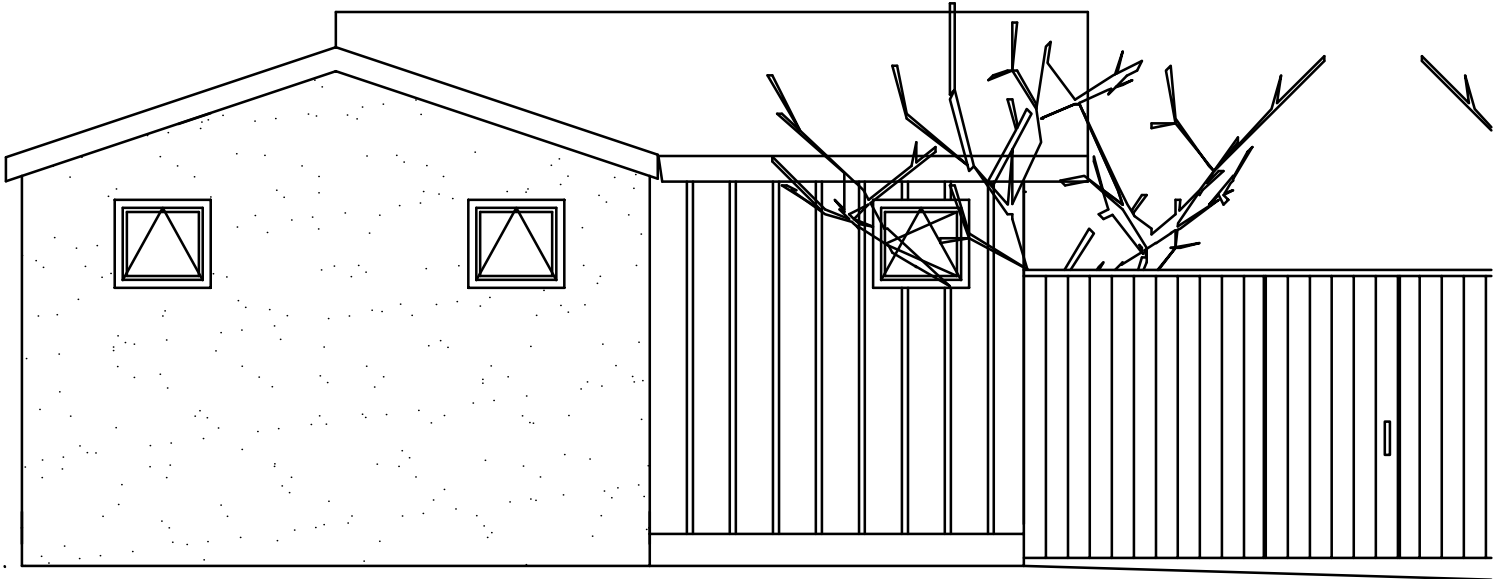

Alterations to Evans Garage
New Kent Avenue, Richmond, VA

**catherine farmer
design**

3 - East Elevation

scale 1/4" = 1'-0"

12/14/21
11/19/21

East
Elevation

4