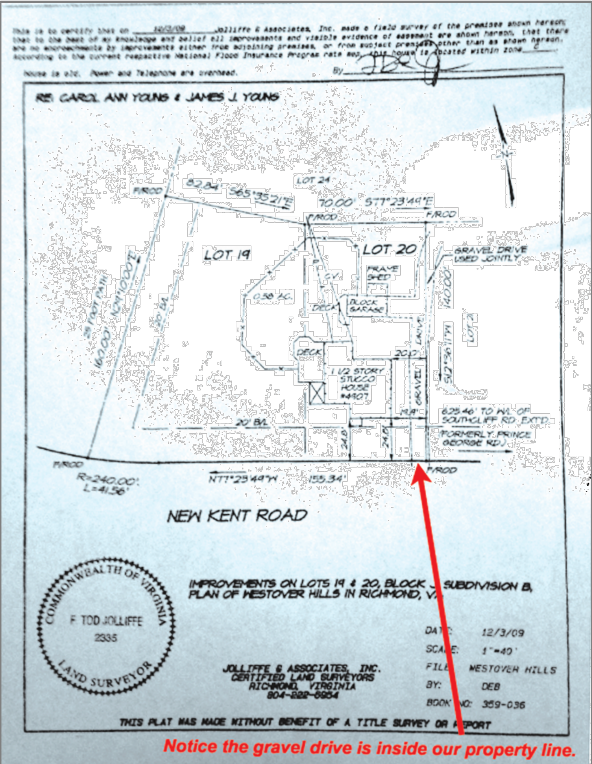

Alterations to Evans Garage

4907 New Kent Avenue, Richmond, VA

Survey

not to scale

Site Plan

scale 1"=30'-0"

Alterations to Evans Garage
New Kent Avenue, Richmond, VA

Floor Plan
scale 1/4" = 1'-0"

12/14/21

Floor Plan

Alterations to Evans Garage
New Kent Avenue, Richmond, VA

1 - North Elevation

scale 1/4" = 1'-0"

New 6:12 Asphalt
Shingled roof

2 - West Elevation

scale 1/4" = 1'-0"

12/14/21

North & West
Elevations

Alterations to Evans Garage
New Kent Avenue, Richmond, VA

**catherine farmer
design**

804.363.7659
catherine@catherinefarmerdesign.com

3 - East Elevation

scale 1/4" = 1'-0"

12/14/21
11/19/21

East
Elevation

4

Alterations to Evans Garage
New Kent Avenue, Richmond, VA

Towards Street

Towards River