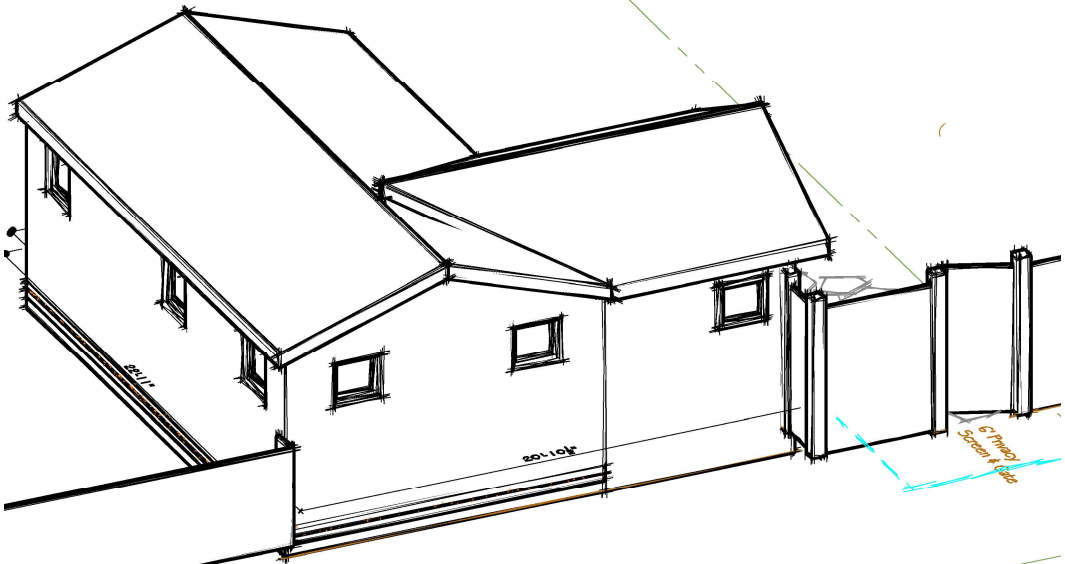

Alterations to Evans Garage

4907 New Kent Avenue, Richmond, VA

Survey

not to scale

Site Plan

scale 1"=30'-0"

Alterations to Evans Garage
New Kent Avenue, Richmond, VA

Floor Plan
scale 1/4" = 1'-0"

12/14/21

Floor Plan

Alterations to Evans Garage
New Kent Avenue, Richmond, VA

1 - North Elevation

scale 1/4" = 1'-0"

New 6:12 Asphalt
Shingled roof

2 - West Elevation

scale 1/4" = 1'-0"

12/14/21

North & West
Elevations

Alterations to Evans Garage
New Kent Avenue, Richmond, VA

**catherine farmer
design**

804.363.7659
catherine@catherinefarmerdesign.com

3 - East Elevation

scale 1/4" = 1'-0"

12/14/21
11/19/21

East
Elevation

4

Alterations to Evans Garage
New Kent Avenue, Richmond, VA

Towards Street

Towards River