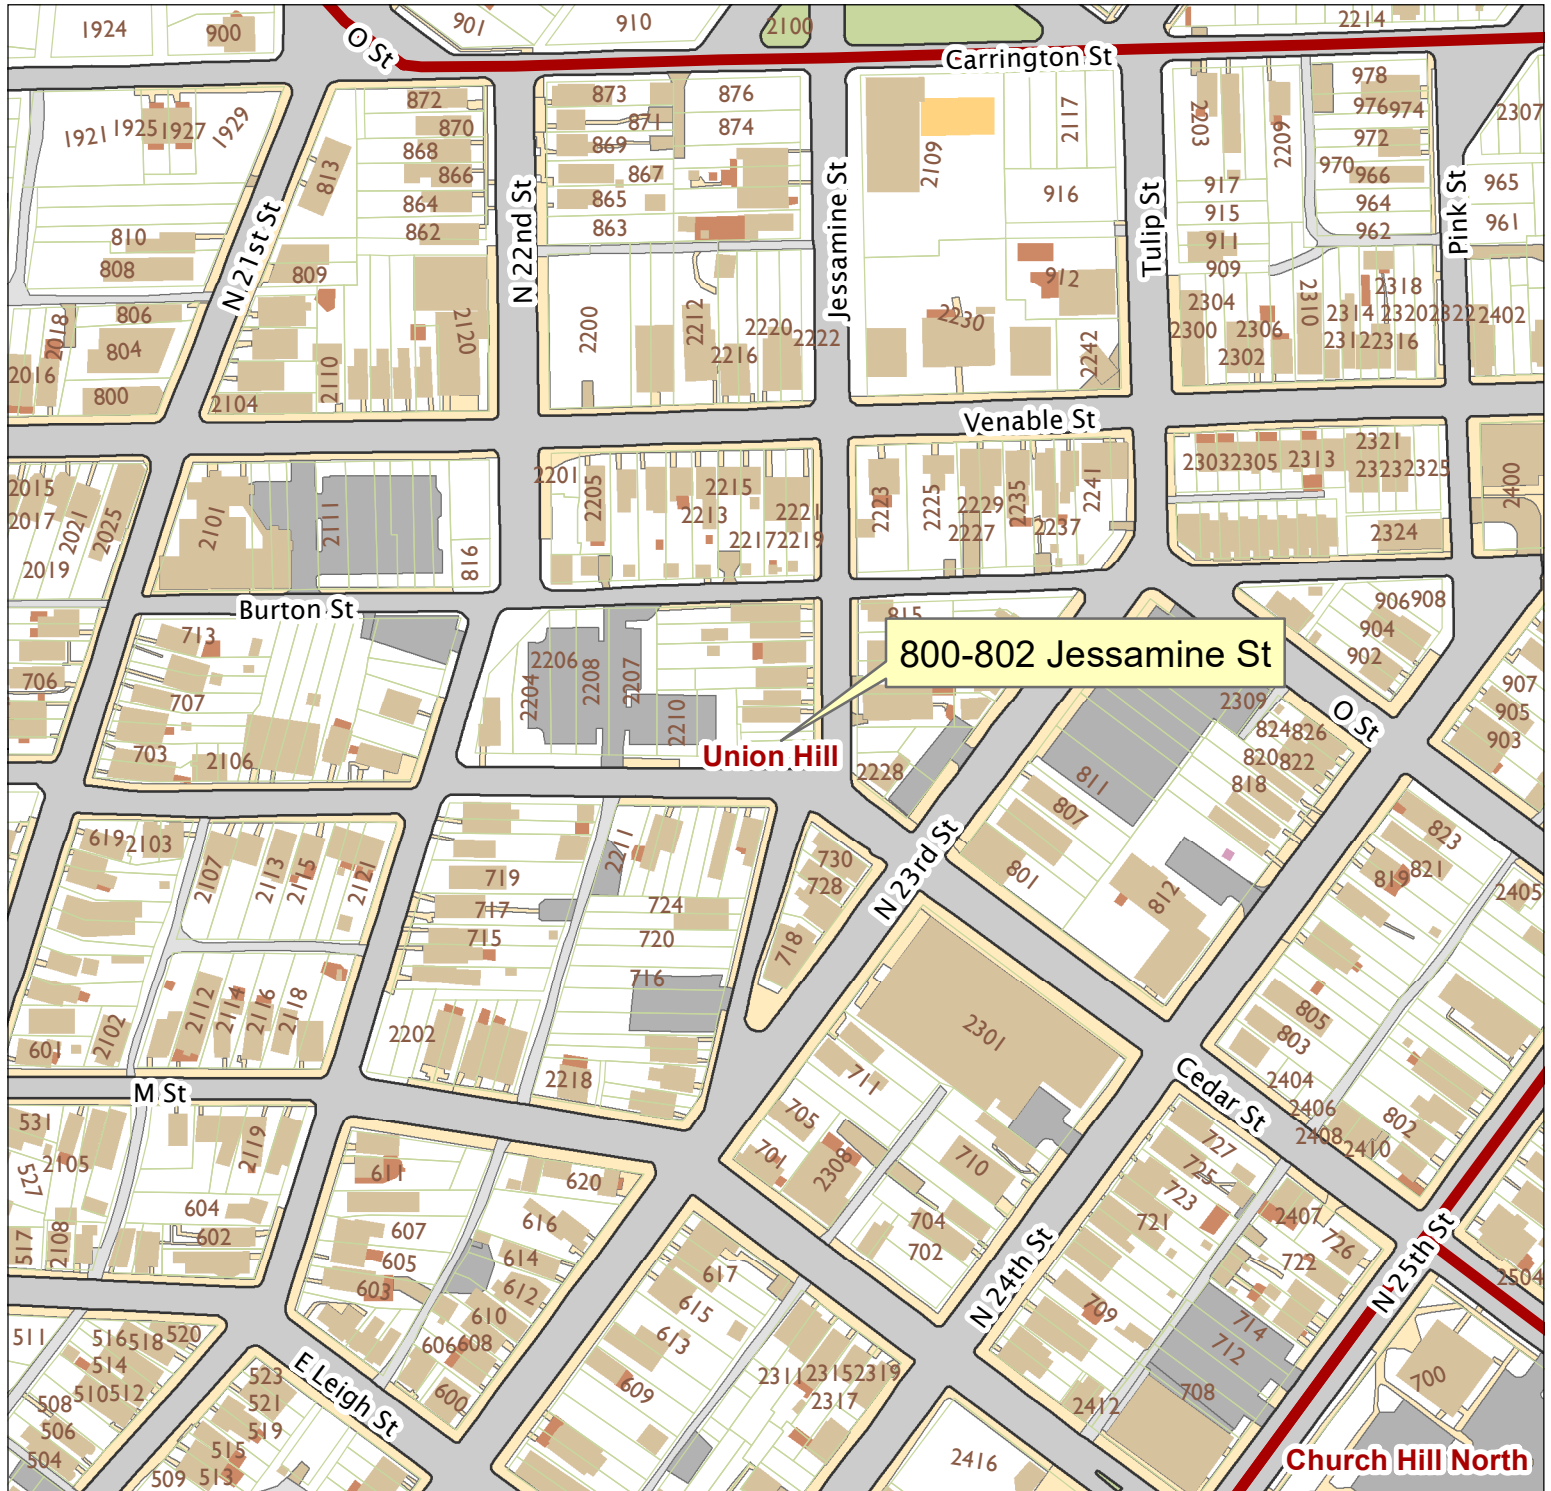

# 800-802 Jessamine Street

City of Richmond, VA

Geographic Information Systems

800-802 Jessamine St

Union Hill

Church Hill North

1 inch = 200 feet

Map printed by jonesl2 on 2019.03.07.

Document Path: G:\PDR\Planning & Preservation\CAR\Meetings\00 Current Meeting\Base Maps\Tools\Base Map.mxd

**Disclaimer:**

The City of Richmond assumes no liability either for any errors, omissions, or inaccuracies in the information provided regardless of the cause of such or for any decision made, action taken, or action not taken by the user in reliance upon any maps or information provided herein.

Location Reference