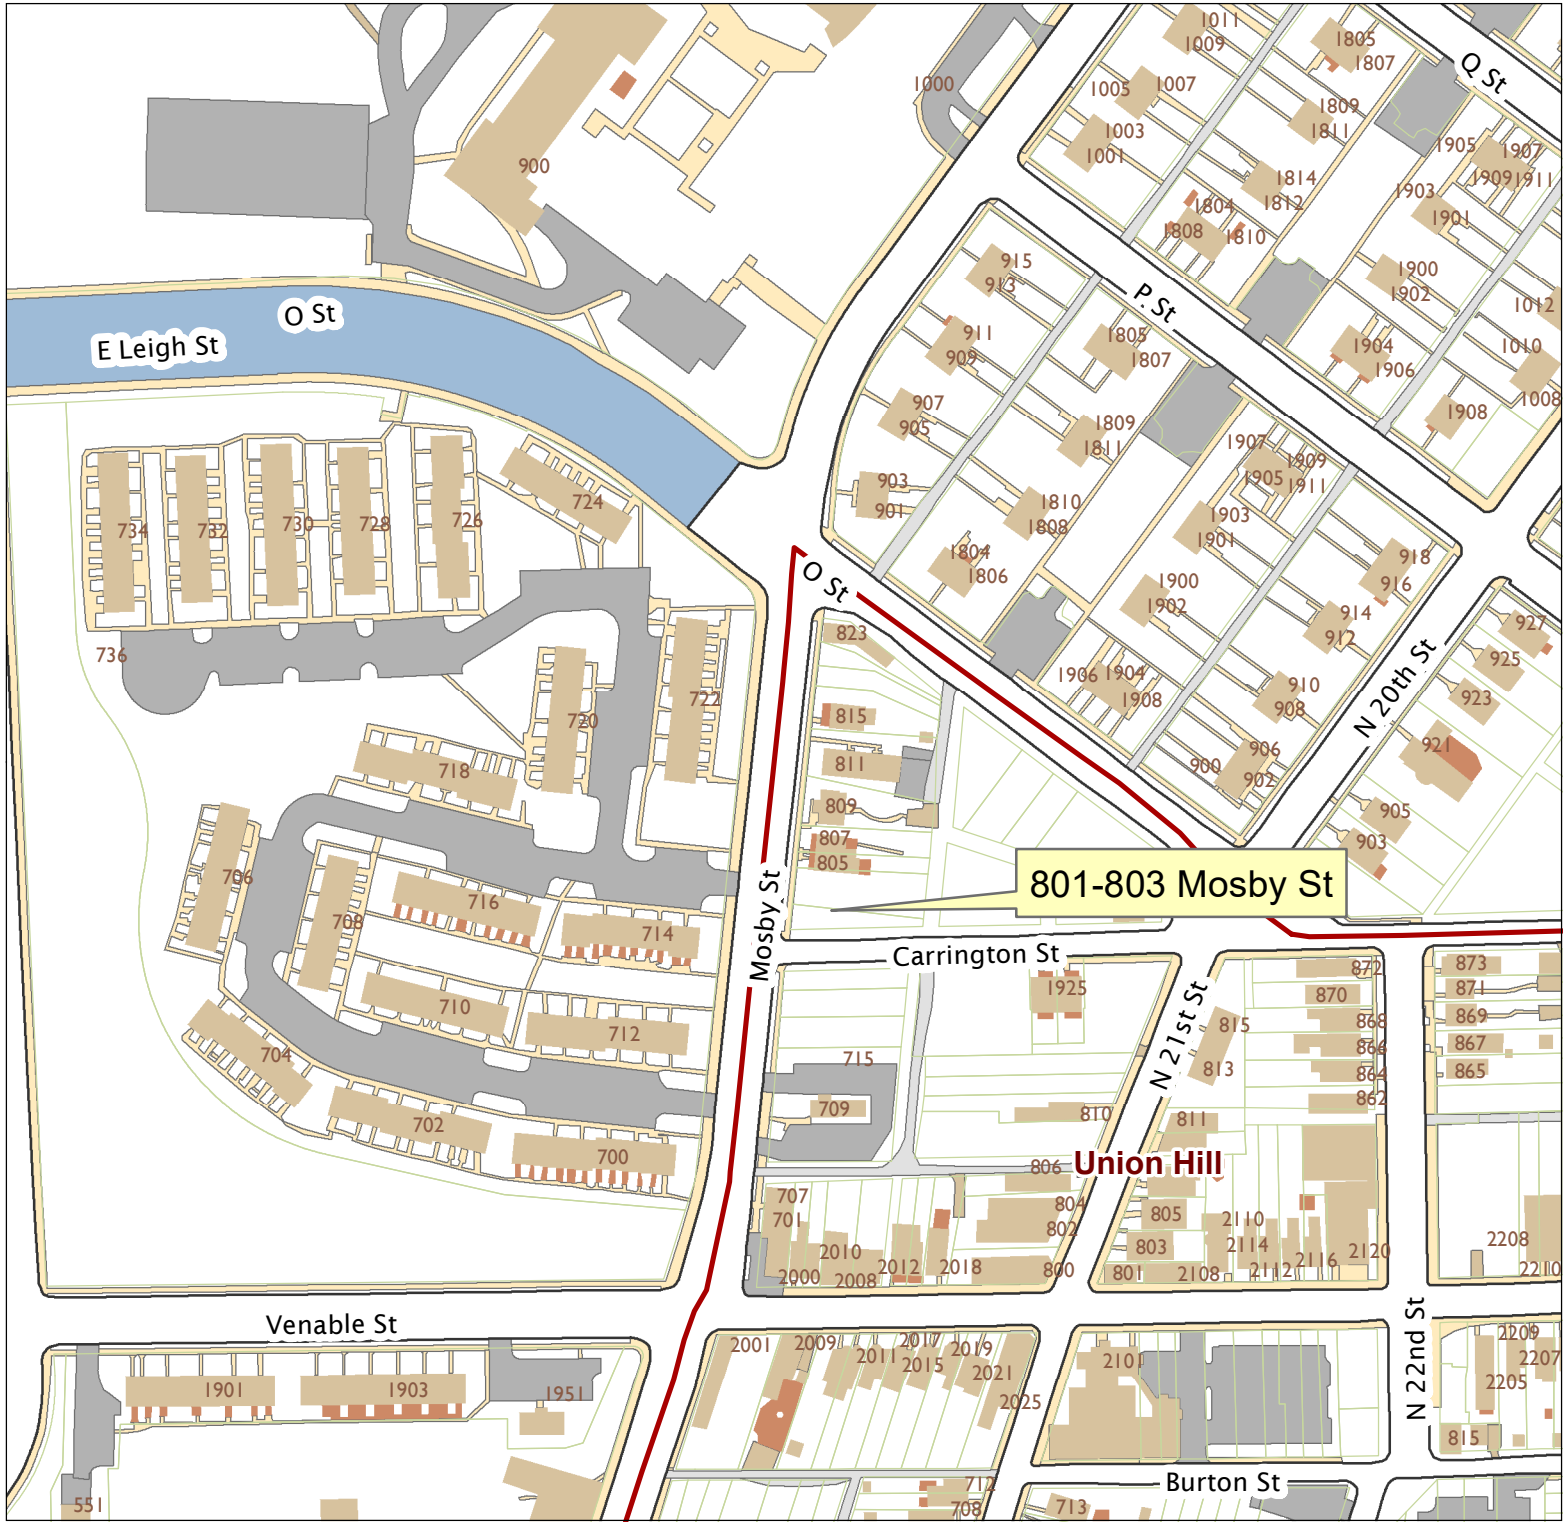

801-803 Mosby Street

City of Richmond, VA

Geographic Information Systems

Location Reference

Map printed by jeffricr on 2019.04.30.

Document Path: \\Dit-file02-pv\commdev\$\PDR\Planning & Preservation\CAR\Meetings\00 Current Meeting\Base Maps\Tools\Base Map - COPY.mxd

Disclaimer:
The City of Richmond assumes no liability either for any errors, omissions, or inaccuracies in the information provided regardless of the cause of such or for any decision made, action taken, or action not taken by the user in reliance upon any maps or information provided herein.