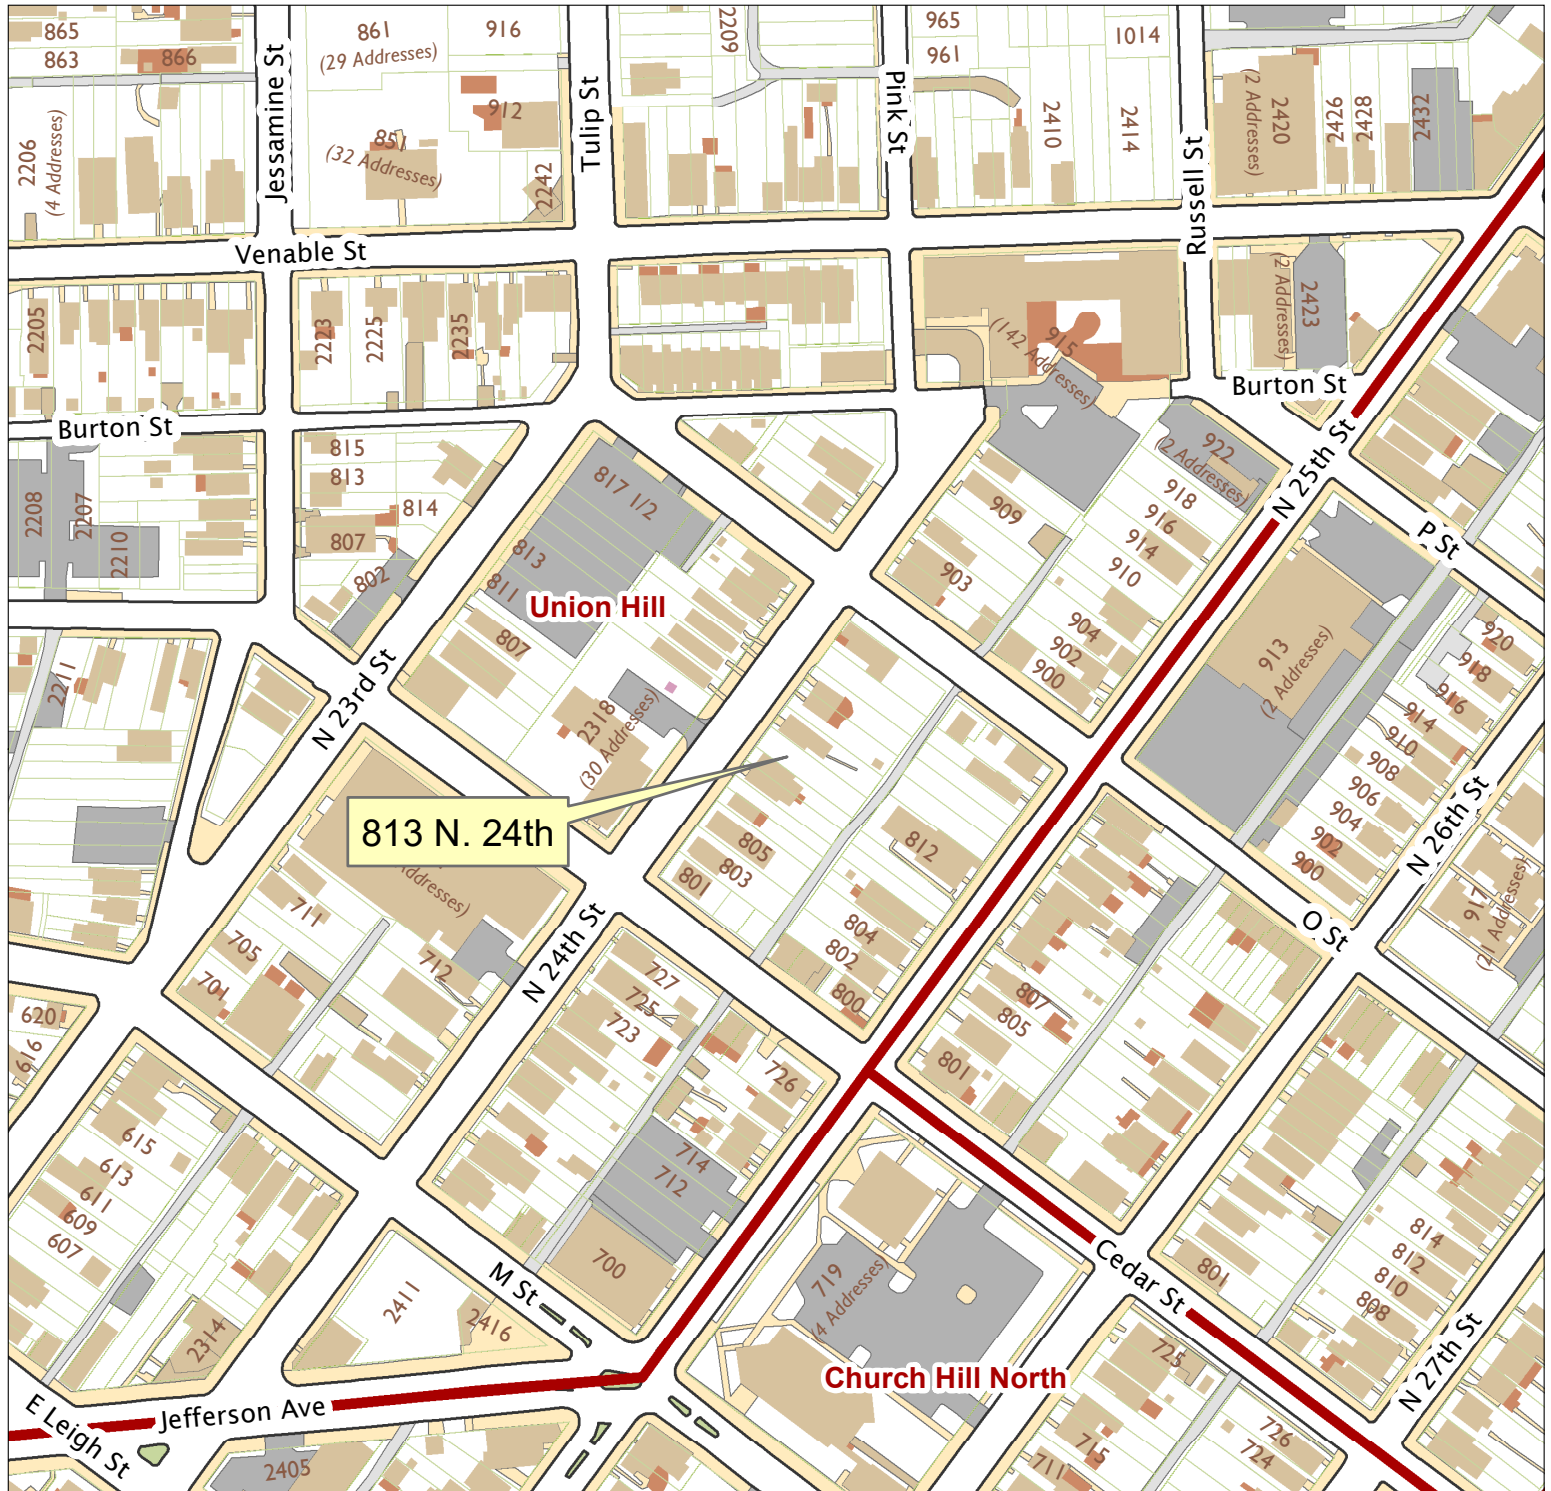

813 N. 24th Street

City of Richmond, VA

Geographic Information Systems

813 N. 24th

Union Hill

Church Hill North

1 inch = 200 feet

Map printed by jeffricr on 2018.07.05.

Document Path: \\Dit-file02-pv\commdev\$\PDR\Planning & Preservation\CAR\Applications\Base Maps\Base Map.mxd

Disclaimer:

The City of Richmond assumes no liability either for any errors, omissions, or inaccuracies in the information provided regardless of the cause of such or for any decision made, action taken, or action not taken by the user in reliance upon any maps or information provided herein.

Location Reference