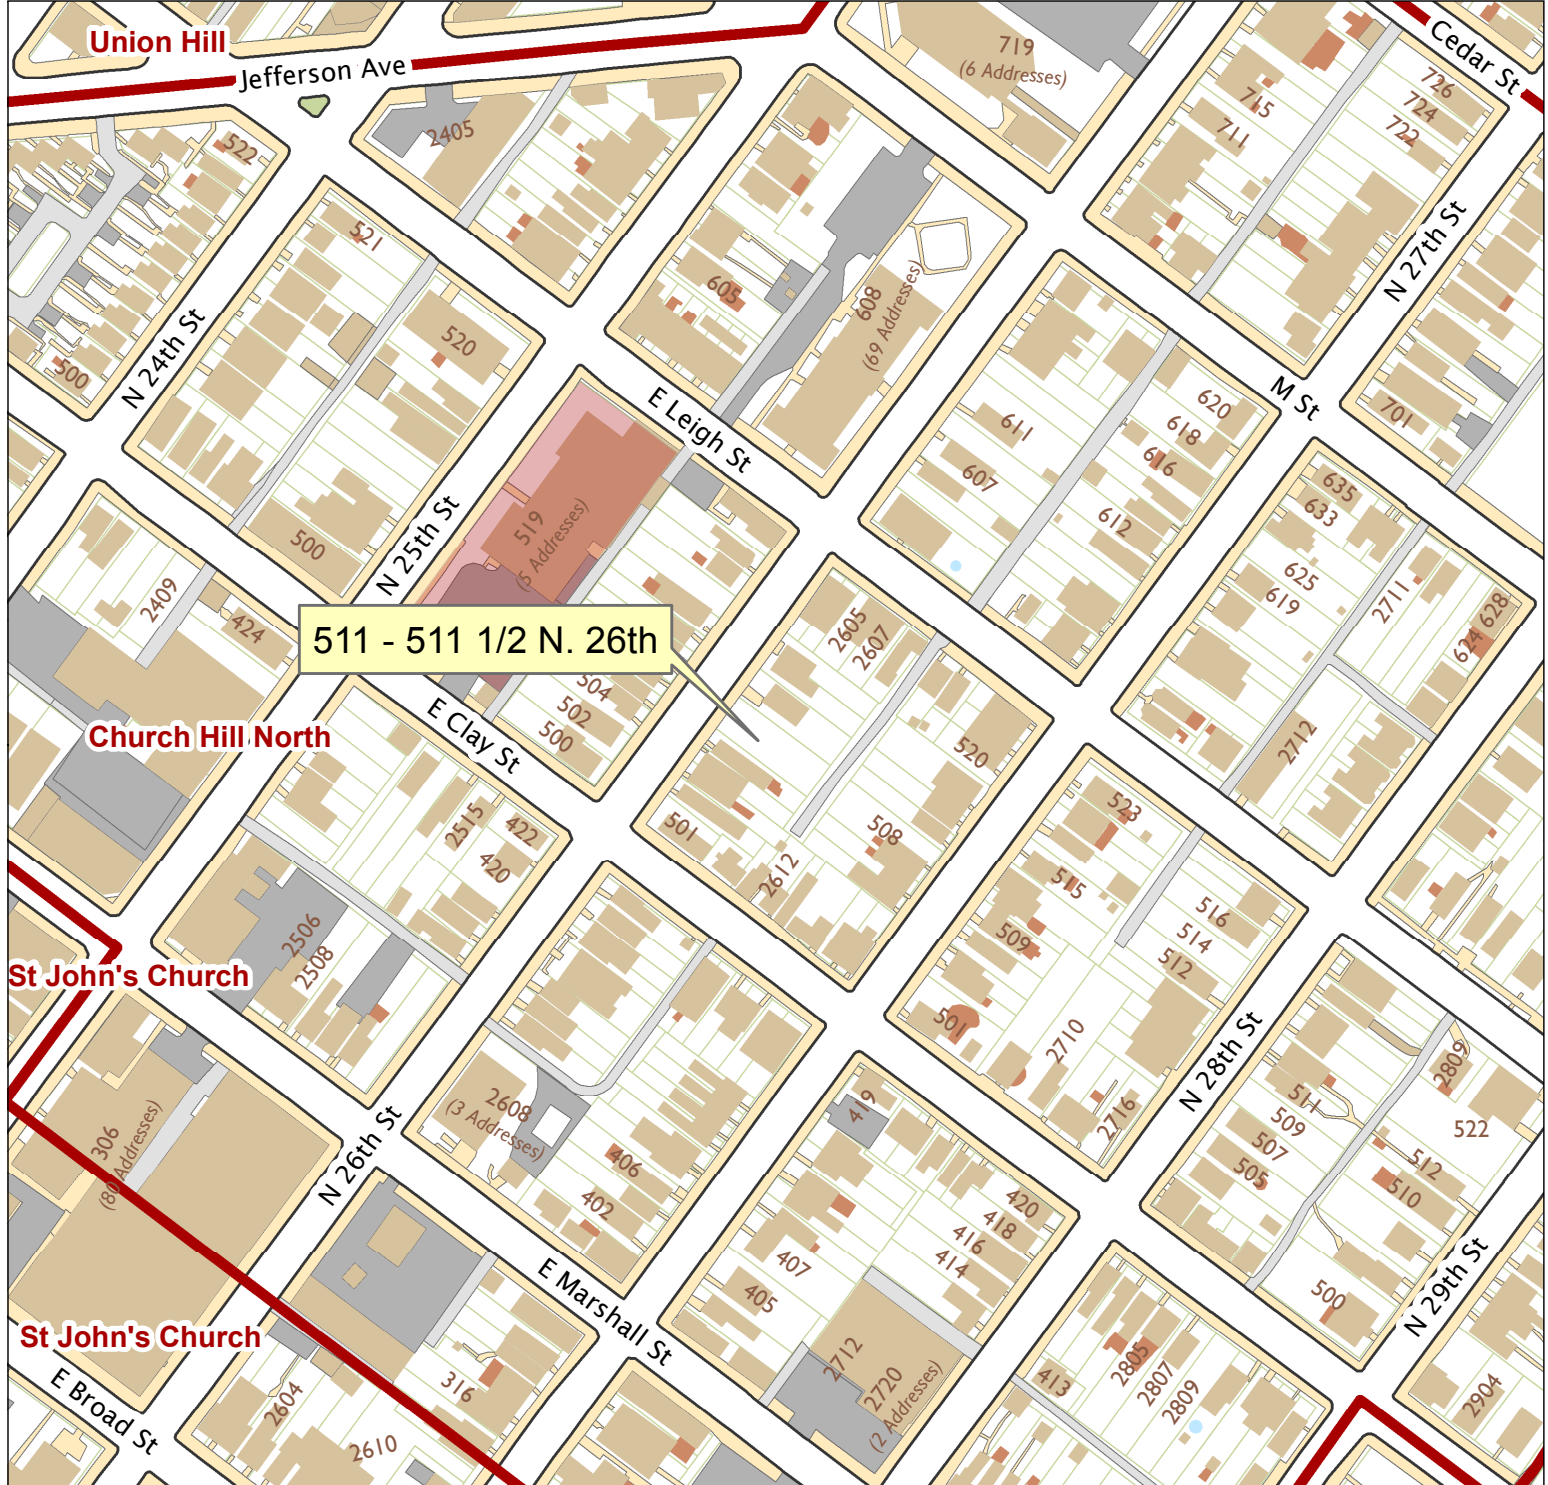

511 - 511 1/2 N. 26th Street

City of Richmond, VA

Geographic Information Systems

511 - 511 1/2 N. 26th

Map printed by palmquwd on 2015.07.14.

Document Path: G:\PDR\Planning & Preservation\CAR\Applications\Base Maps\Base Map.mxd

Disclaimer:
The City of Richmond assumes no liability either for any errors, omissions, or inaccuracies in the information provided regardless of the cause of such or for any decision made, action taken, or action not taken by the user in reliance upon any maps or information provided herein.