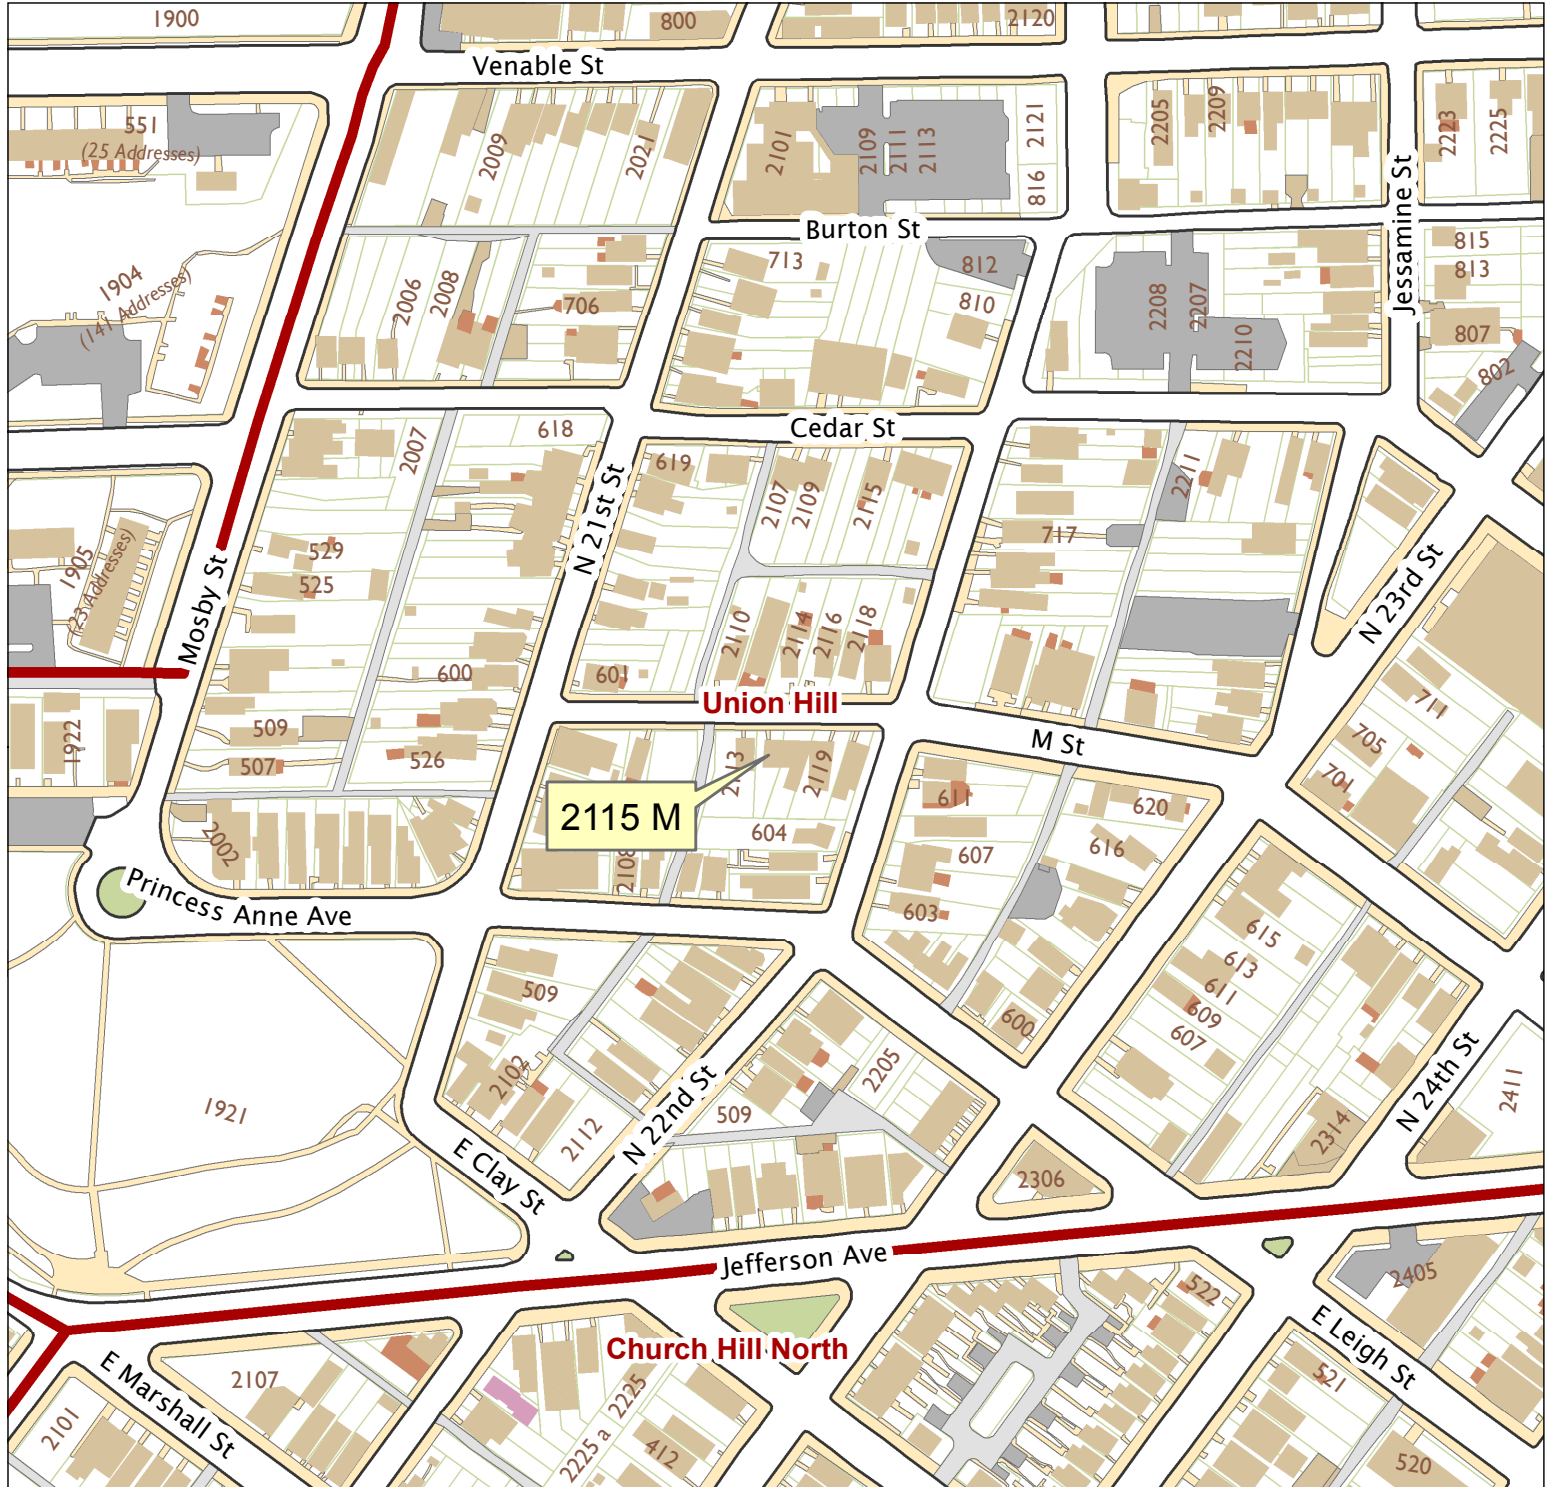

# 2115 M Street

City of Richmond, VA

Geographic Information Systems

1 inch = 200 feet

Map printed by palmquwd on 2015.05.11.

Document Path: G:\PDR\Planning & Preservation\CAR\Applications\Base Maps\Base Map.mxd

**Disclaimer:**

The City of Richmond assumes no liability either for any errors, omissions, or inaccuracies in the information provided regardless of the cause of such or for any decision made, action taken, or action not taken by the user in reliance upon any maps or information provided herein.

Location Reference