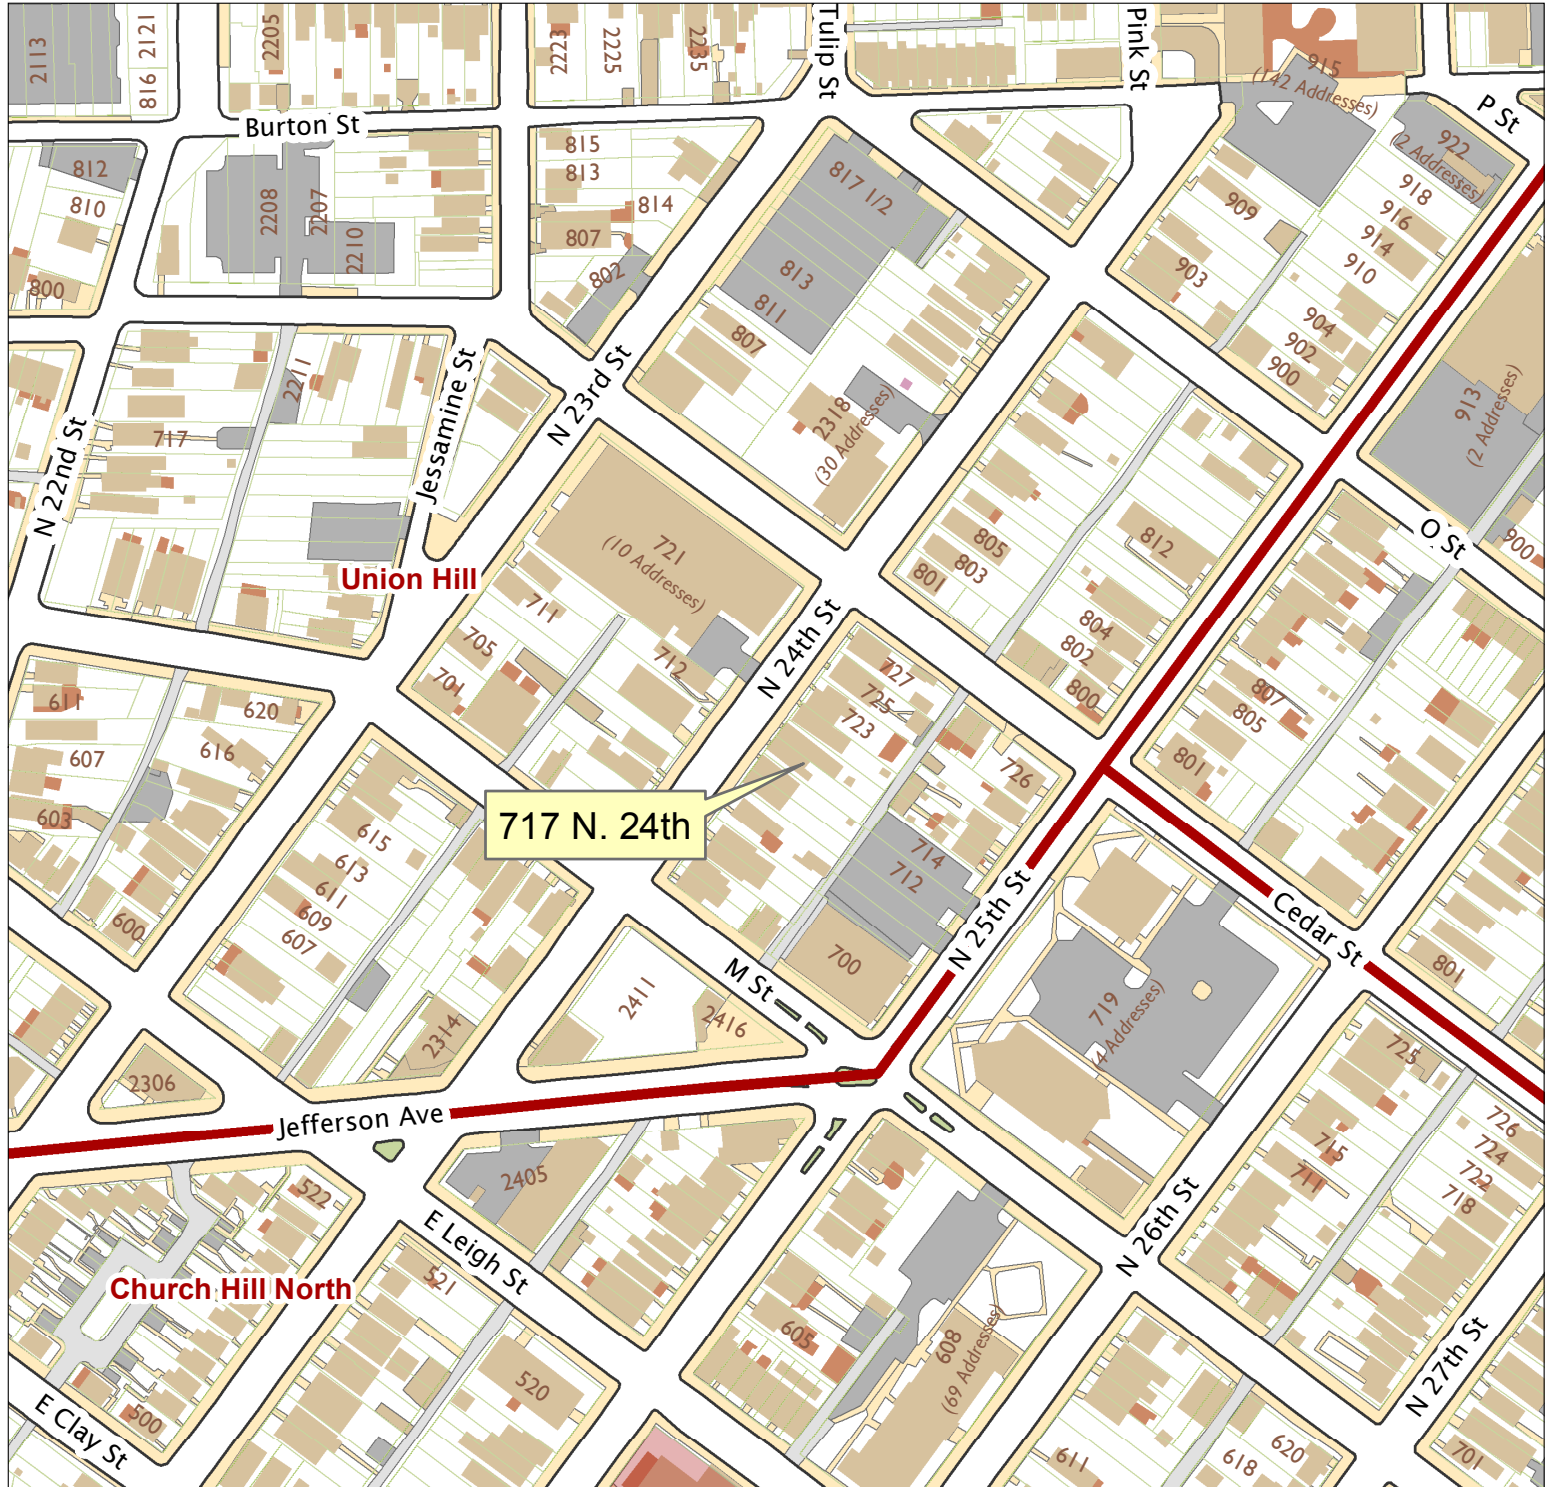

717 N. 24th Street

City of Richmond, VA

Geographic Information Systems

717 N. 24th

Union Hill

Church Hill North

1 inch = 200 feet

0 0.0125 0.025 0.05 0.075 0.1 Miles

Map printed by jeffricr on 2017.05.03.

Document Path: \\D:\file02-pv\commdev\S\PDR\Planning & Preservation\CAR\Applications\Base Maps\Base Map.mxd

Disclaimer:

The City of Richmond assumes no liability either for any errors, omissions, or inaccuracies in the information provided regardless of the cause of such or for any decision made, action taken, or action not taken by the user in reliance upon any maps or information provided herein.

Location Reference