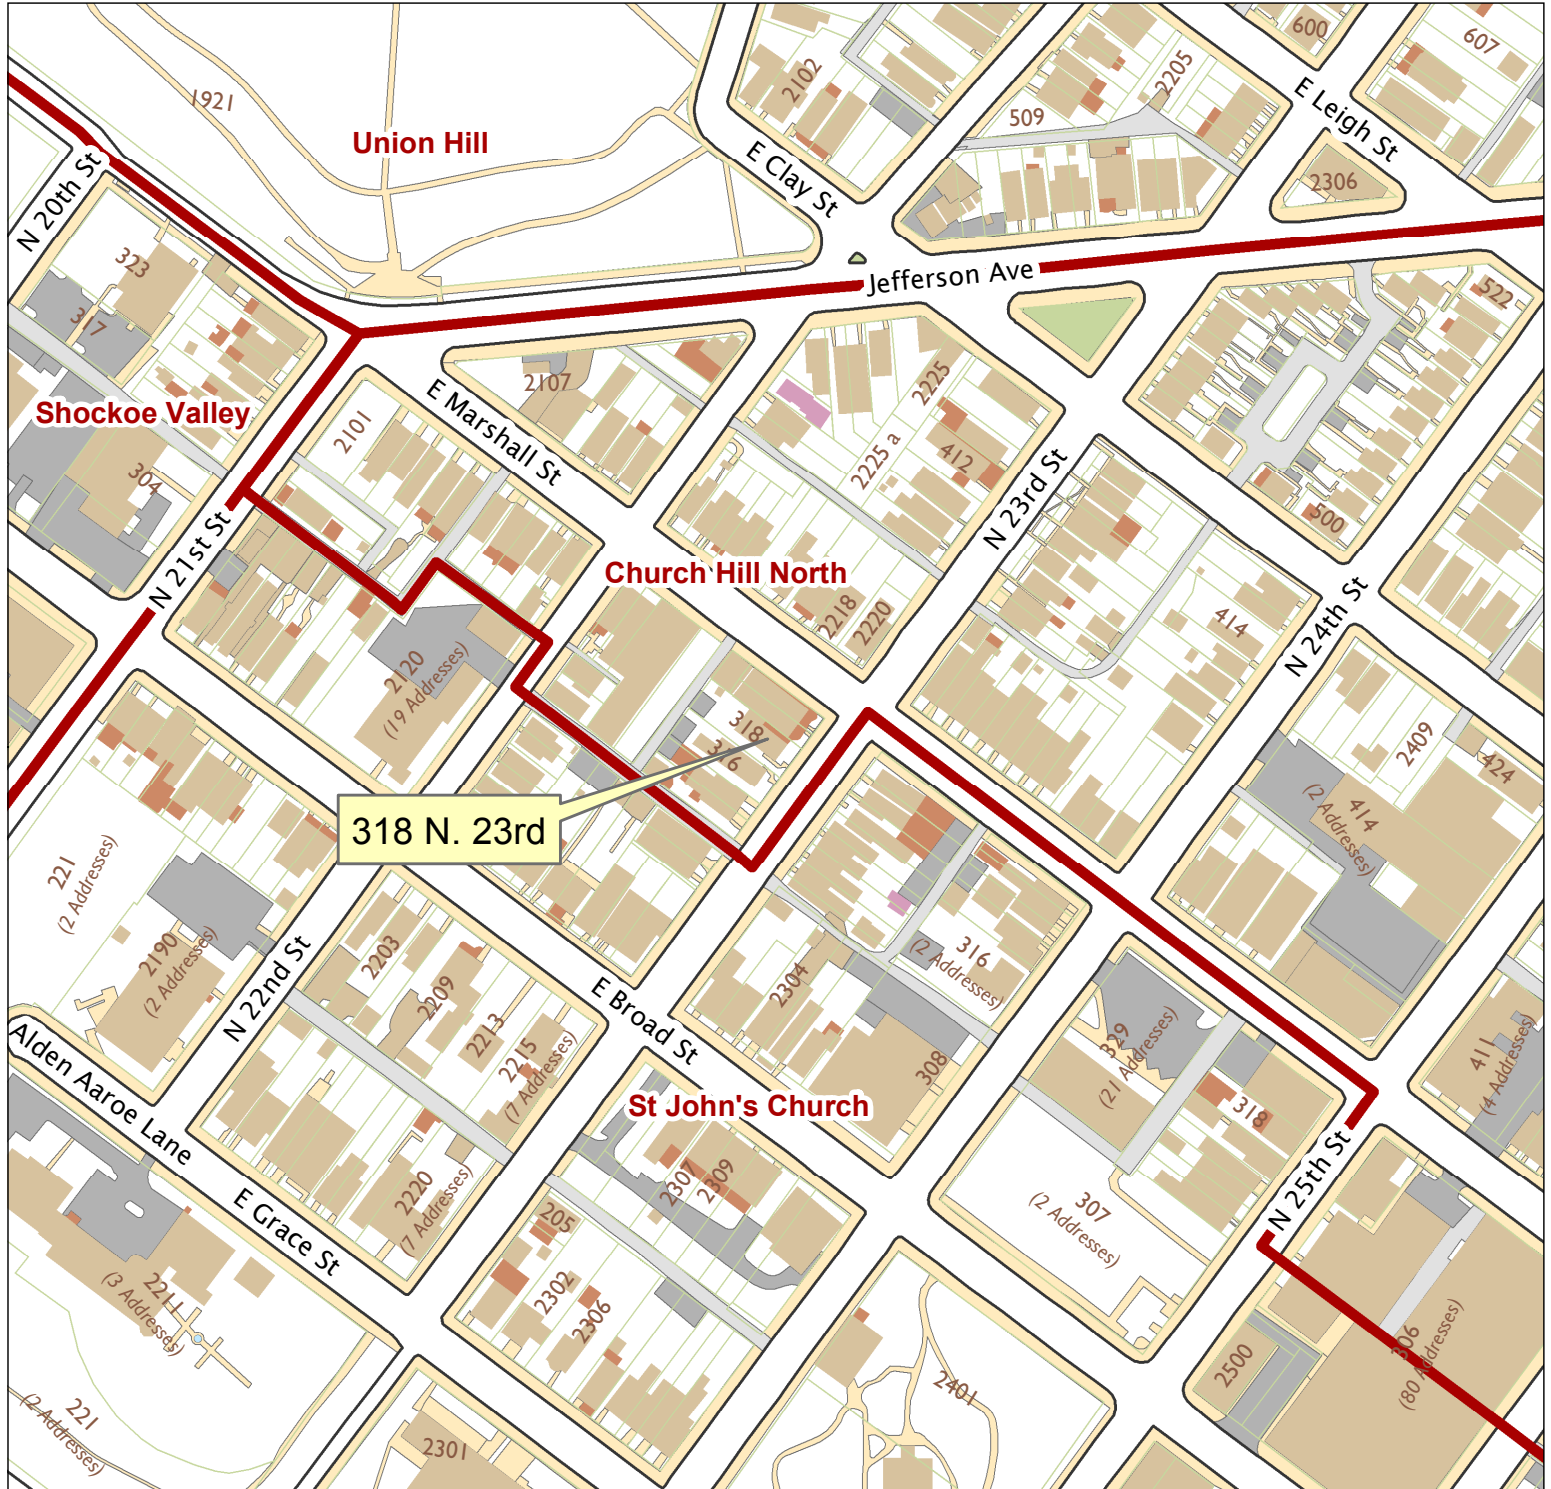

# 318 N. 23rd St

City of Richmond, VA

Geographic Information Systems

318 N. 23rd

1 inch = 200 feet

Map printed by palmquwd on 2018.03.22.

Document Path: G:\PDR\Planning & Preservation\CAR\Applications\Base Maps\Base Map.mxd

**Disclaimer:**

The City of Richmond assumes no liability either for any errors, omissions, or inaccuracies in the information provided regardless of the cause of such or for any decision made, action taken, or action not taken by the user in reliance upon any maps or information provided herein.

**Location Reference**