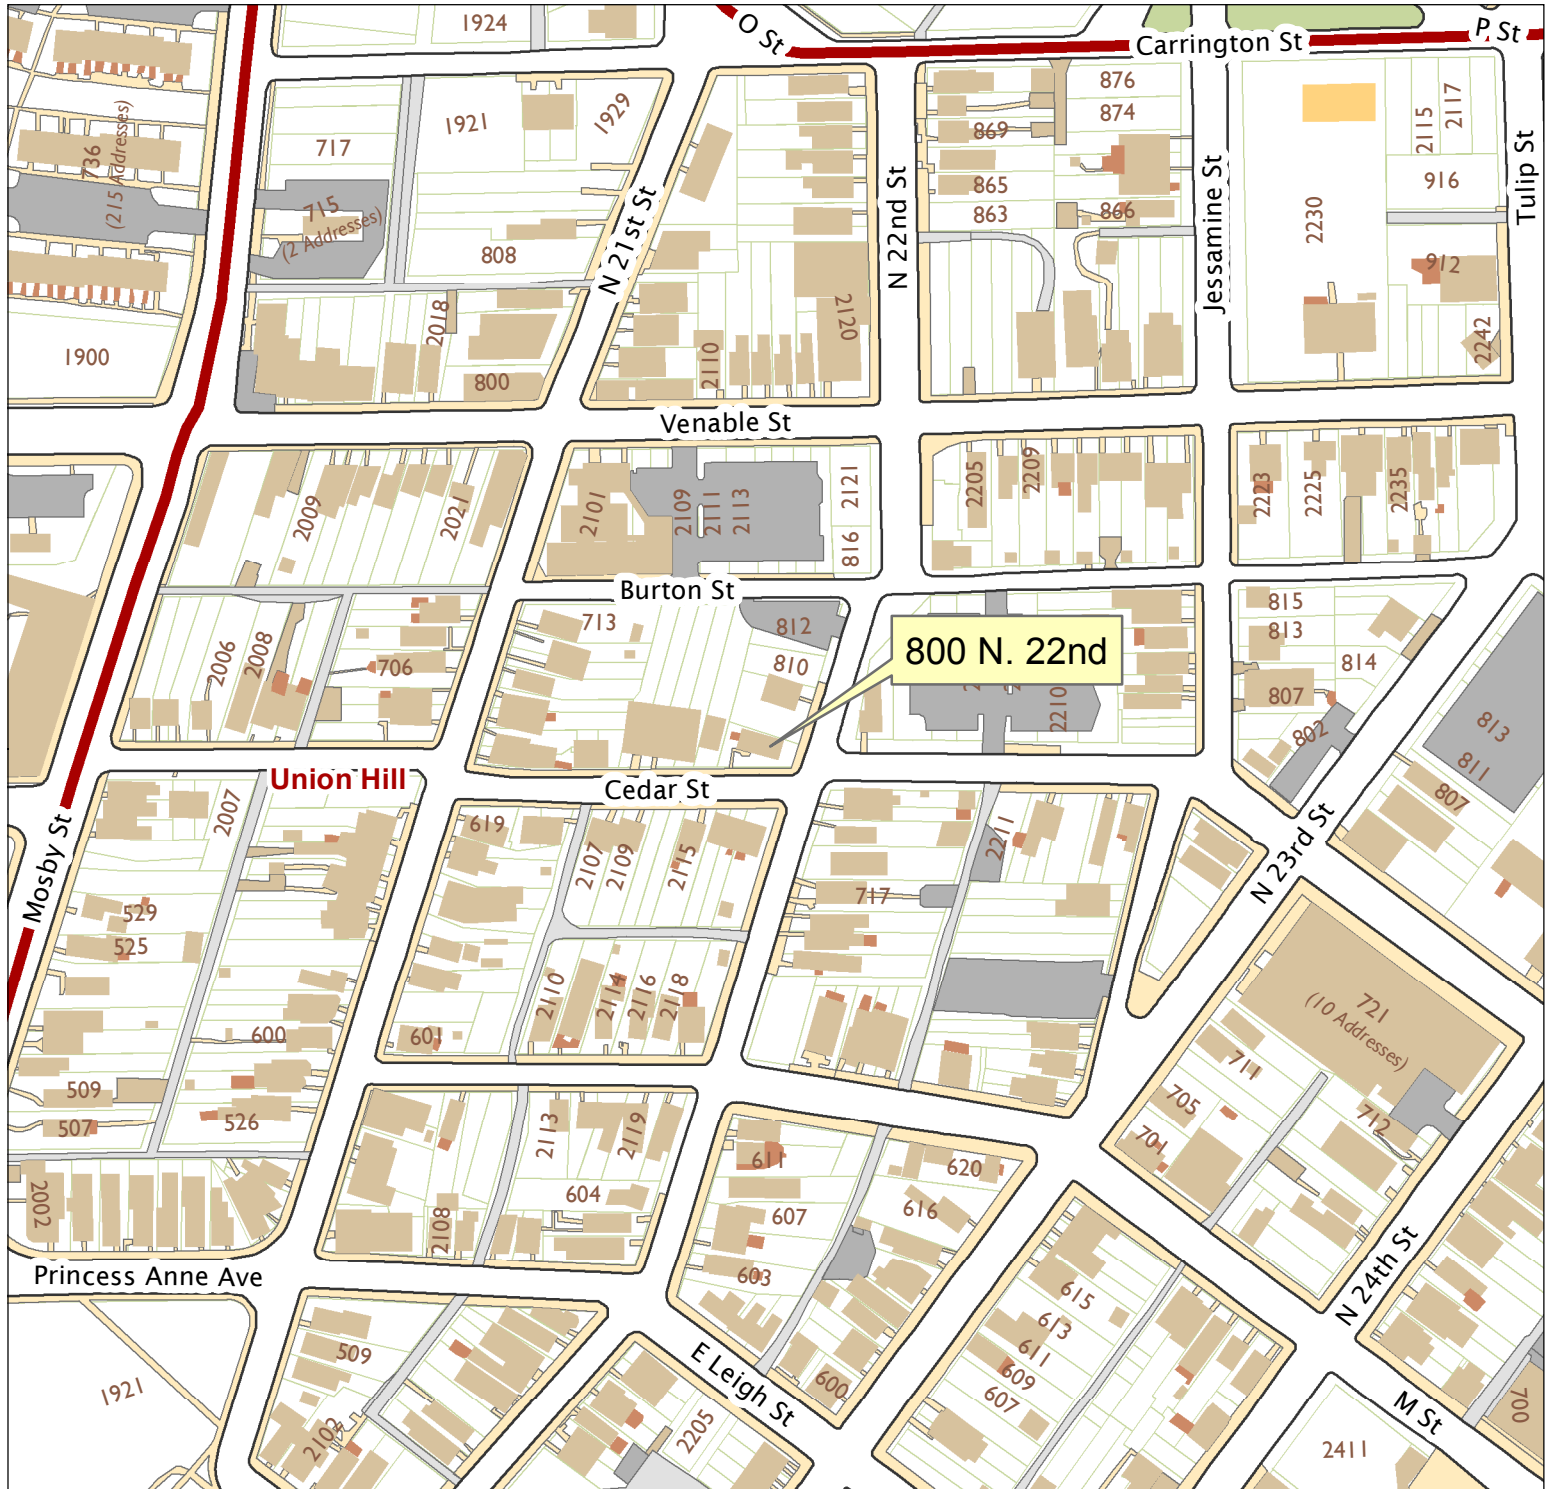

800 N. 22nd Street

City of Richmond, VA

Geographic Information Systems

Map printed by palmquwd on 2016.06.15.

Document Path: G:\PDR\Planning & Preservation\CAR\Applications\Base Maps\Base Map.mxd

Disclaimer:
The City of Richmond assumes no liability either for any errors, omissions, or inaccuracies in the information provided regardless of the cause of such or for any decision made, action taken, or action not taken by the user in reliance upon any maps or information provided herein.