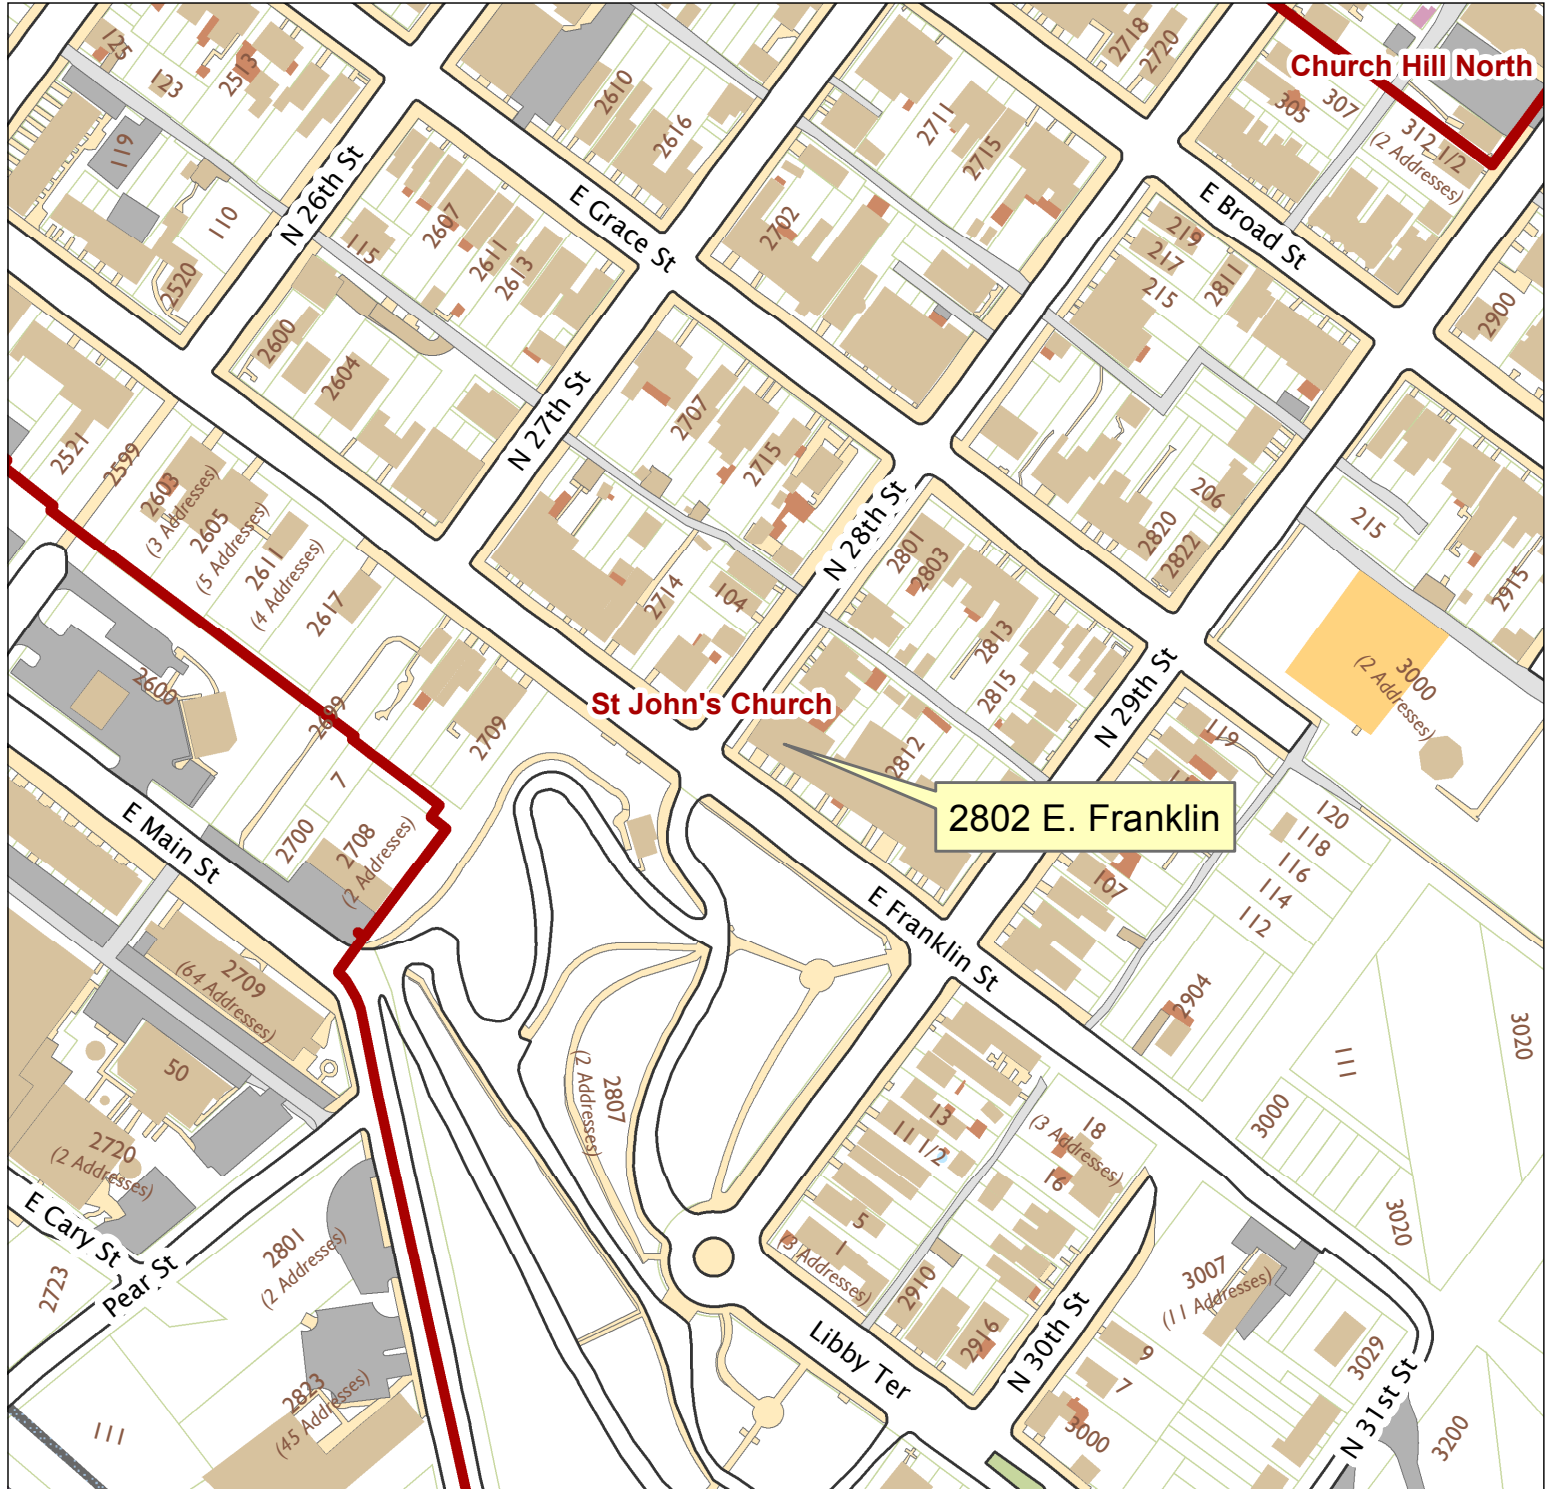

# 2802 E. Franklin Street

City of Richmond, VA

Geographic Information Systems

1 inch = 200 feet

Map printed by palmquwd on 2016.09.13.

Document Path: G:\PDR\Planning & Preservation\CAR\Applications\Base Maps\Base Map.mxd

**Disclaimer:**

The City of Richmond assumes no liability either for any errors, omissions, or inaccuracies in the information provided regardless of the cause of such or for any decision made, action taken, or action not taken by the user in reliance upon any maps or information provided herein.

Location Reference