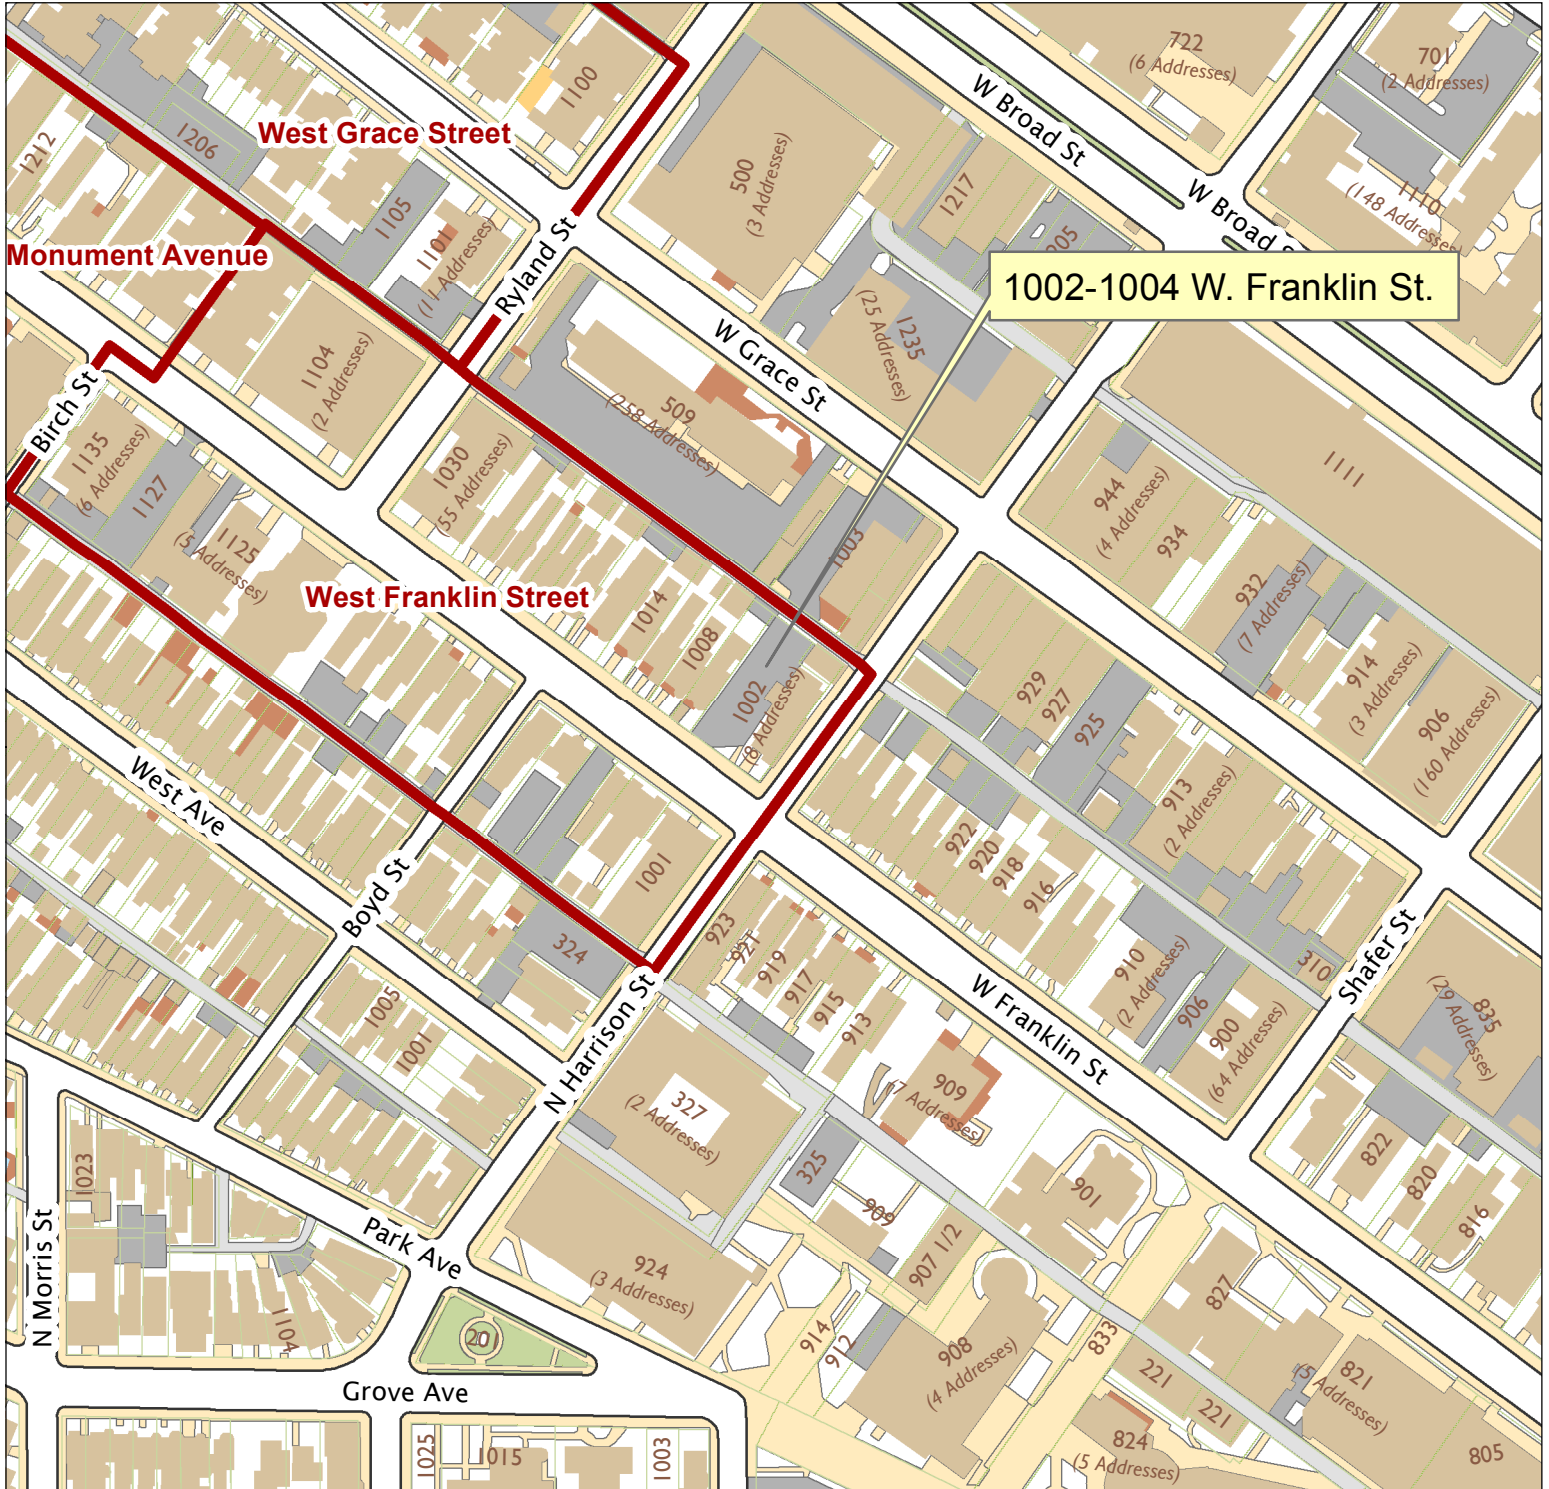

# 1002-1004 West Franklin Street

City of Richmond, VA

Geographic Information Systems

1002-1004 W. Franklin St.

1 inch = 200 feet

Map printed by jonesl2 on 2019.01.30.

Document Path: G:\PDR\Planning & Preservation\CAR\Meetings\00 Current Meeting\Base Maps\Tools\Base Map.mxd

**Disclaimer:**

The City of Richmond assumes no liability either for any errors, omissions, or inaccuracies in the information provided regardless of the cause of such or for any decision made, action taken, or action not taken by the user in reliance upon any maps or information provided herein.

Location Reference