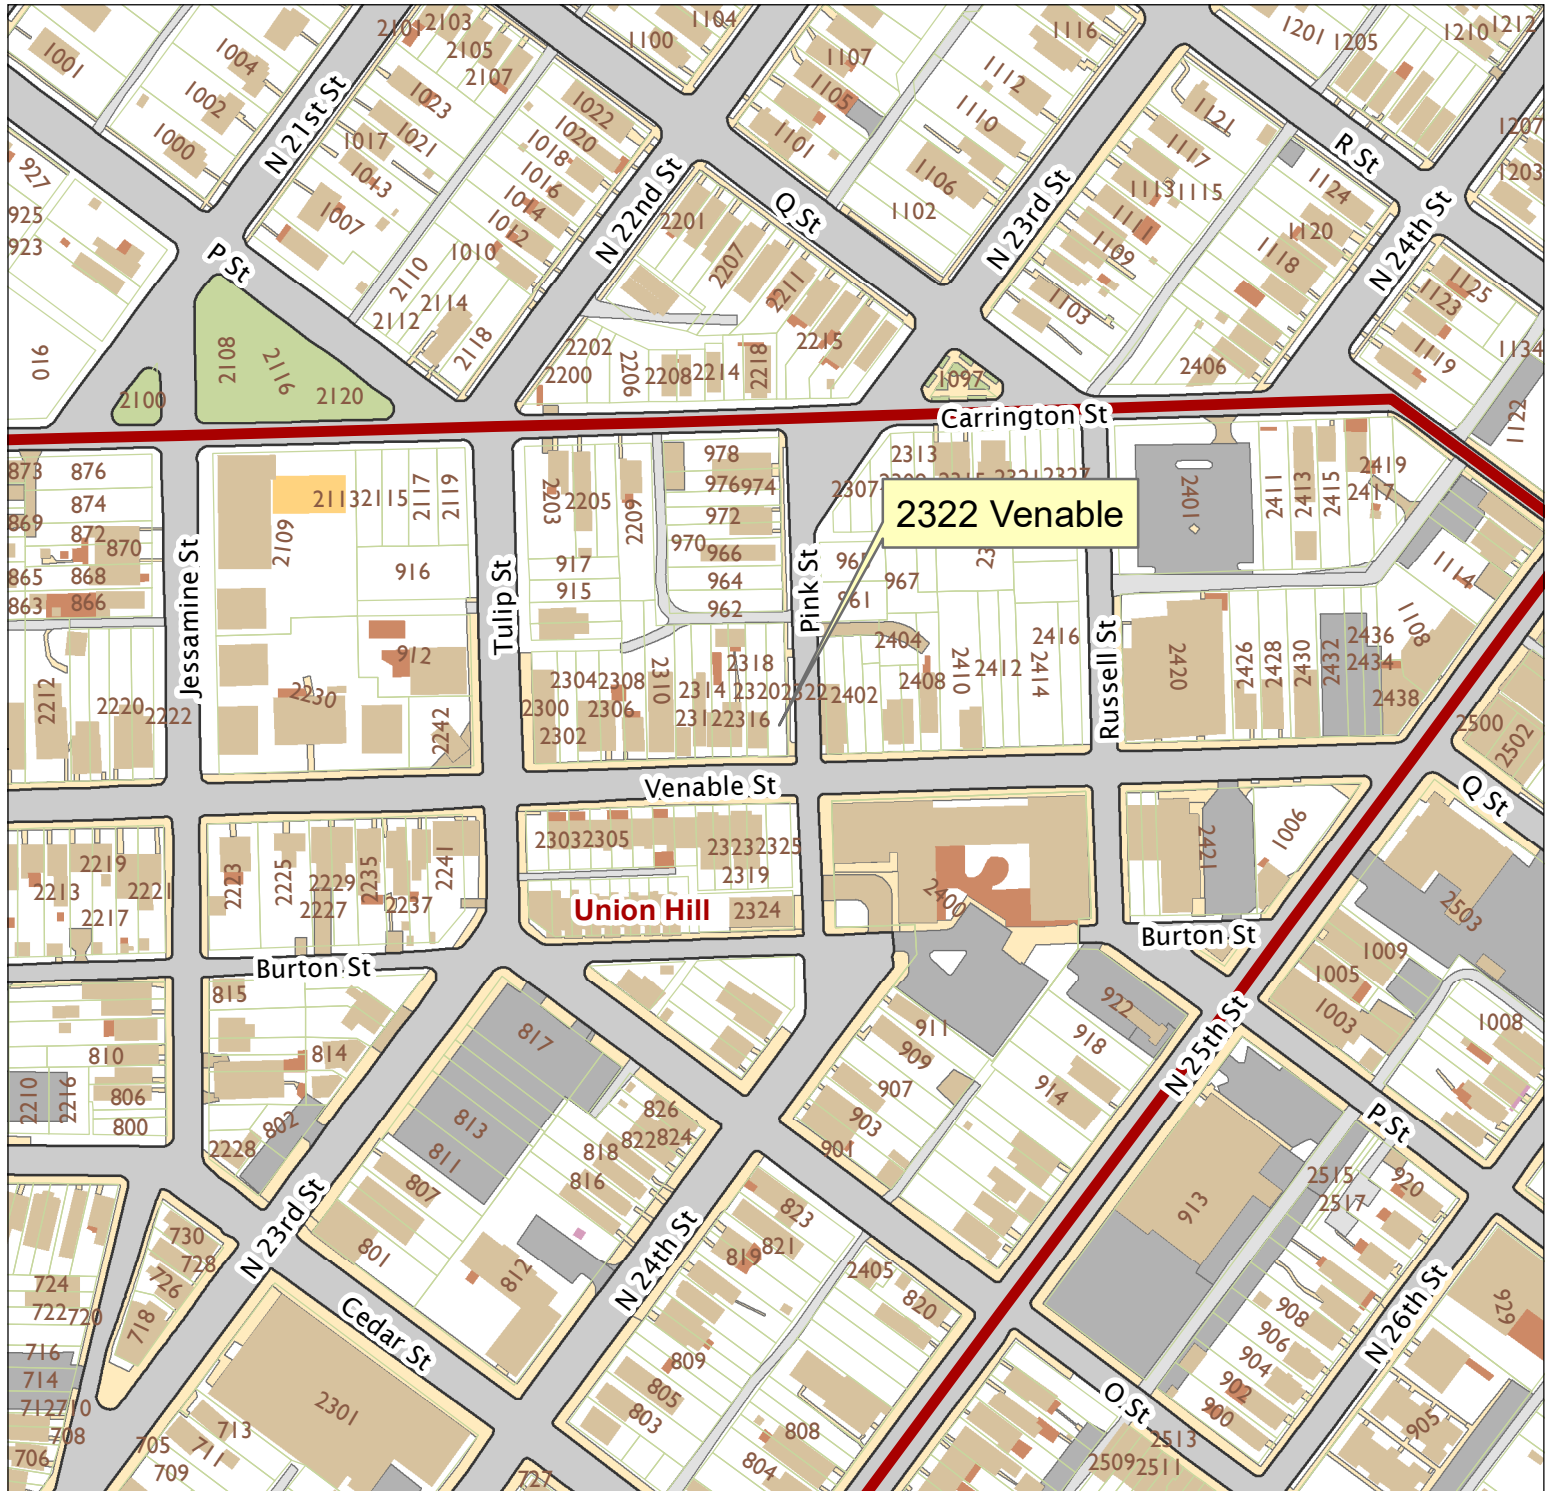

# 2322 Venable Street

City of Richmond, VA

Geographic Information Systems

1 inch = 200 feet

Map printed by jonescl2 on 2019.03.07.

Document Path: G:\PDR\Planning & Preservation\CAR\Meetings\00 Current Meeting\Base Maps\Tools\Base Map.mxd

**Disclaimer:**

The City of Richmond assumes no liability either for any errors, omissions, or inaccuracies in the information provided regardless of the cause of such or for any decision made, action taken, or action not taken by the user in reliance upon any maps or information provided herein.

Location Reference