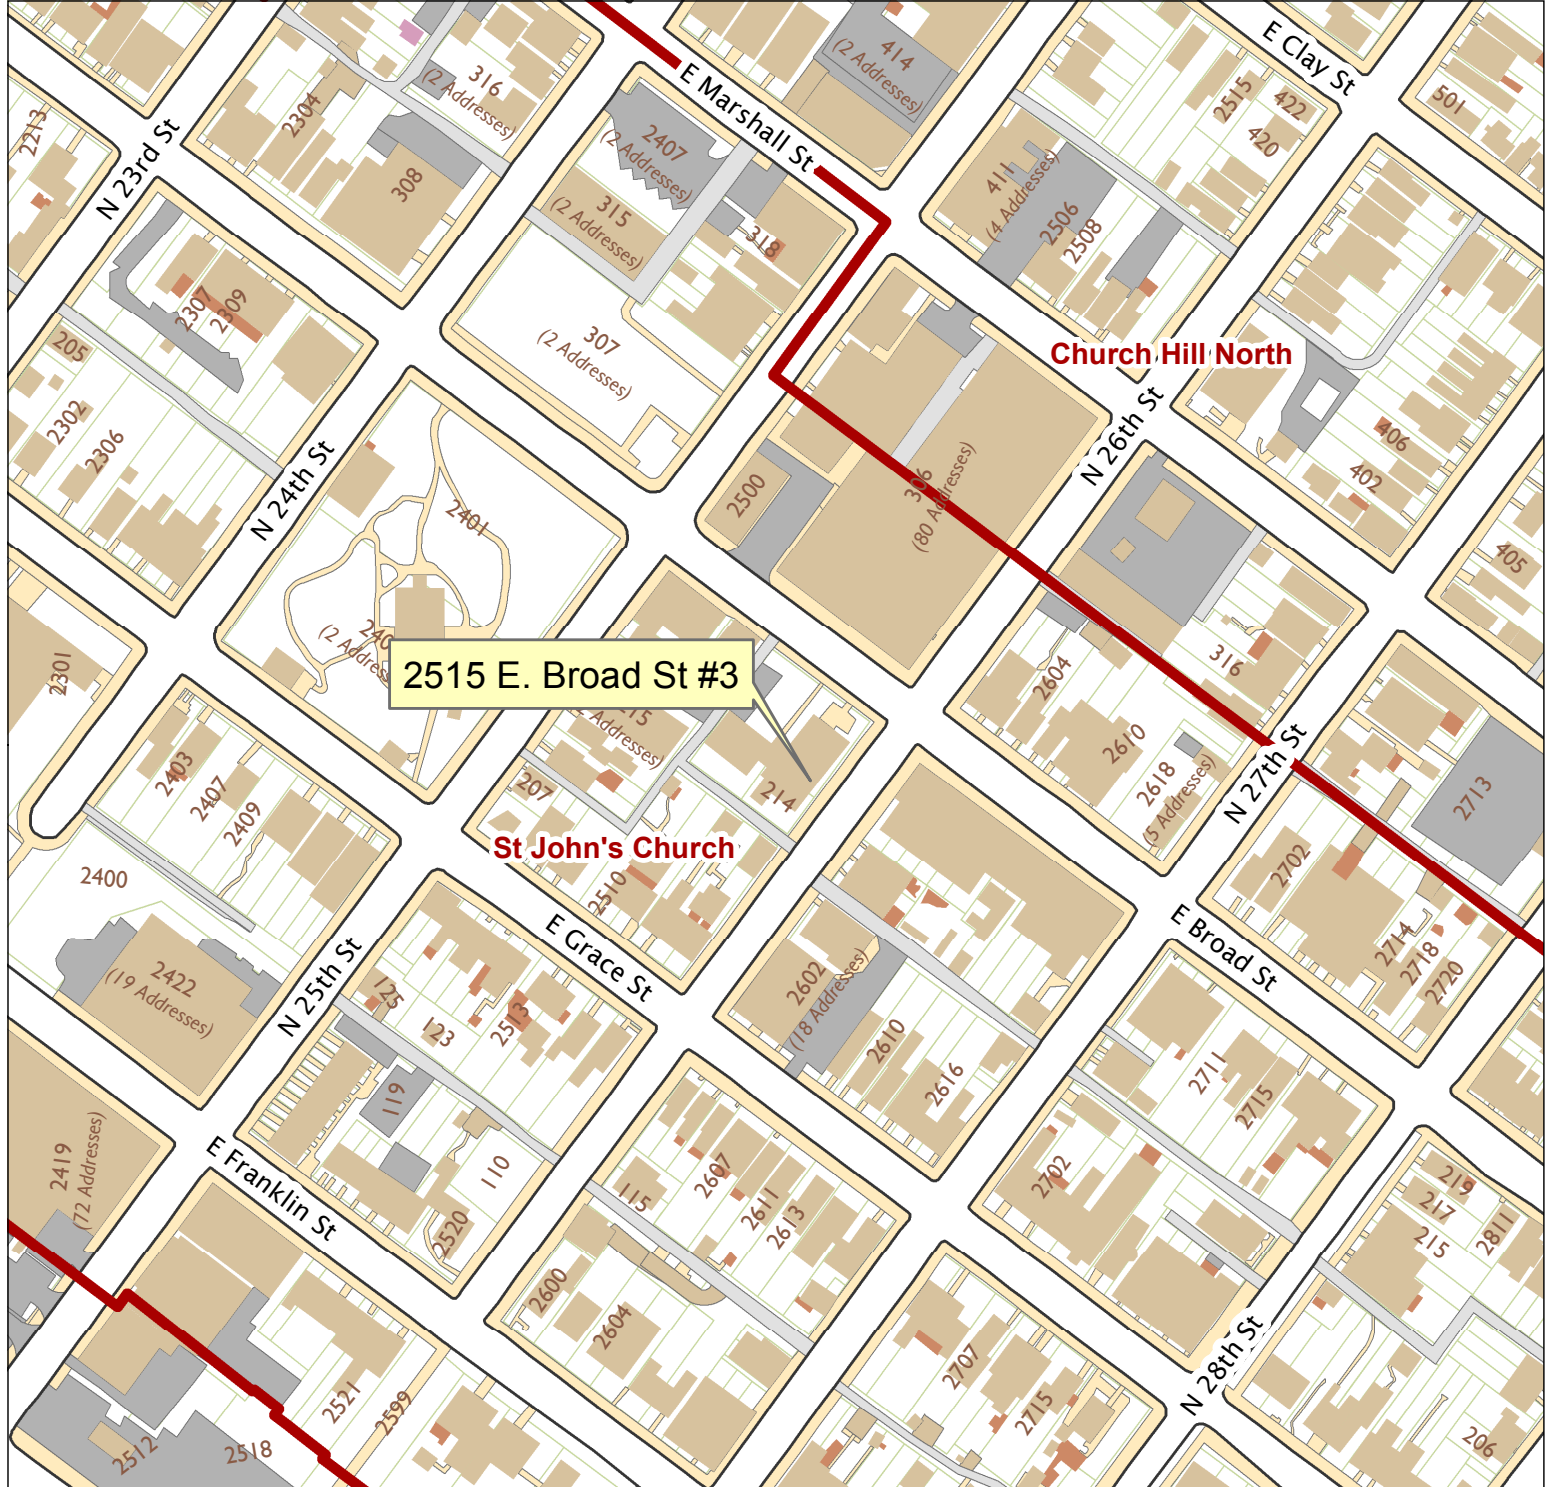

# 2515 E. Broad Street #3

City of Richmond, VA  
Geographic Information Systems

2515 E. Broad St #3

St John's Church

Church Hill North

Map printed by palmquwd on 2015.04.16.

Document Path: G:\PDR\Planning & Preservation\CAR\Applications\Base Maps\Base Map.mxd

Disclaimer:  
The City of Richmond assumes no liability either for any errors, omissions, or inaccuracies in the information provided regardless of the cause of such or for any decision made, action taken, or action not taken by the user in reliance upon any maps or information provided herein.

Location Reference