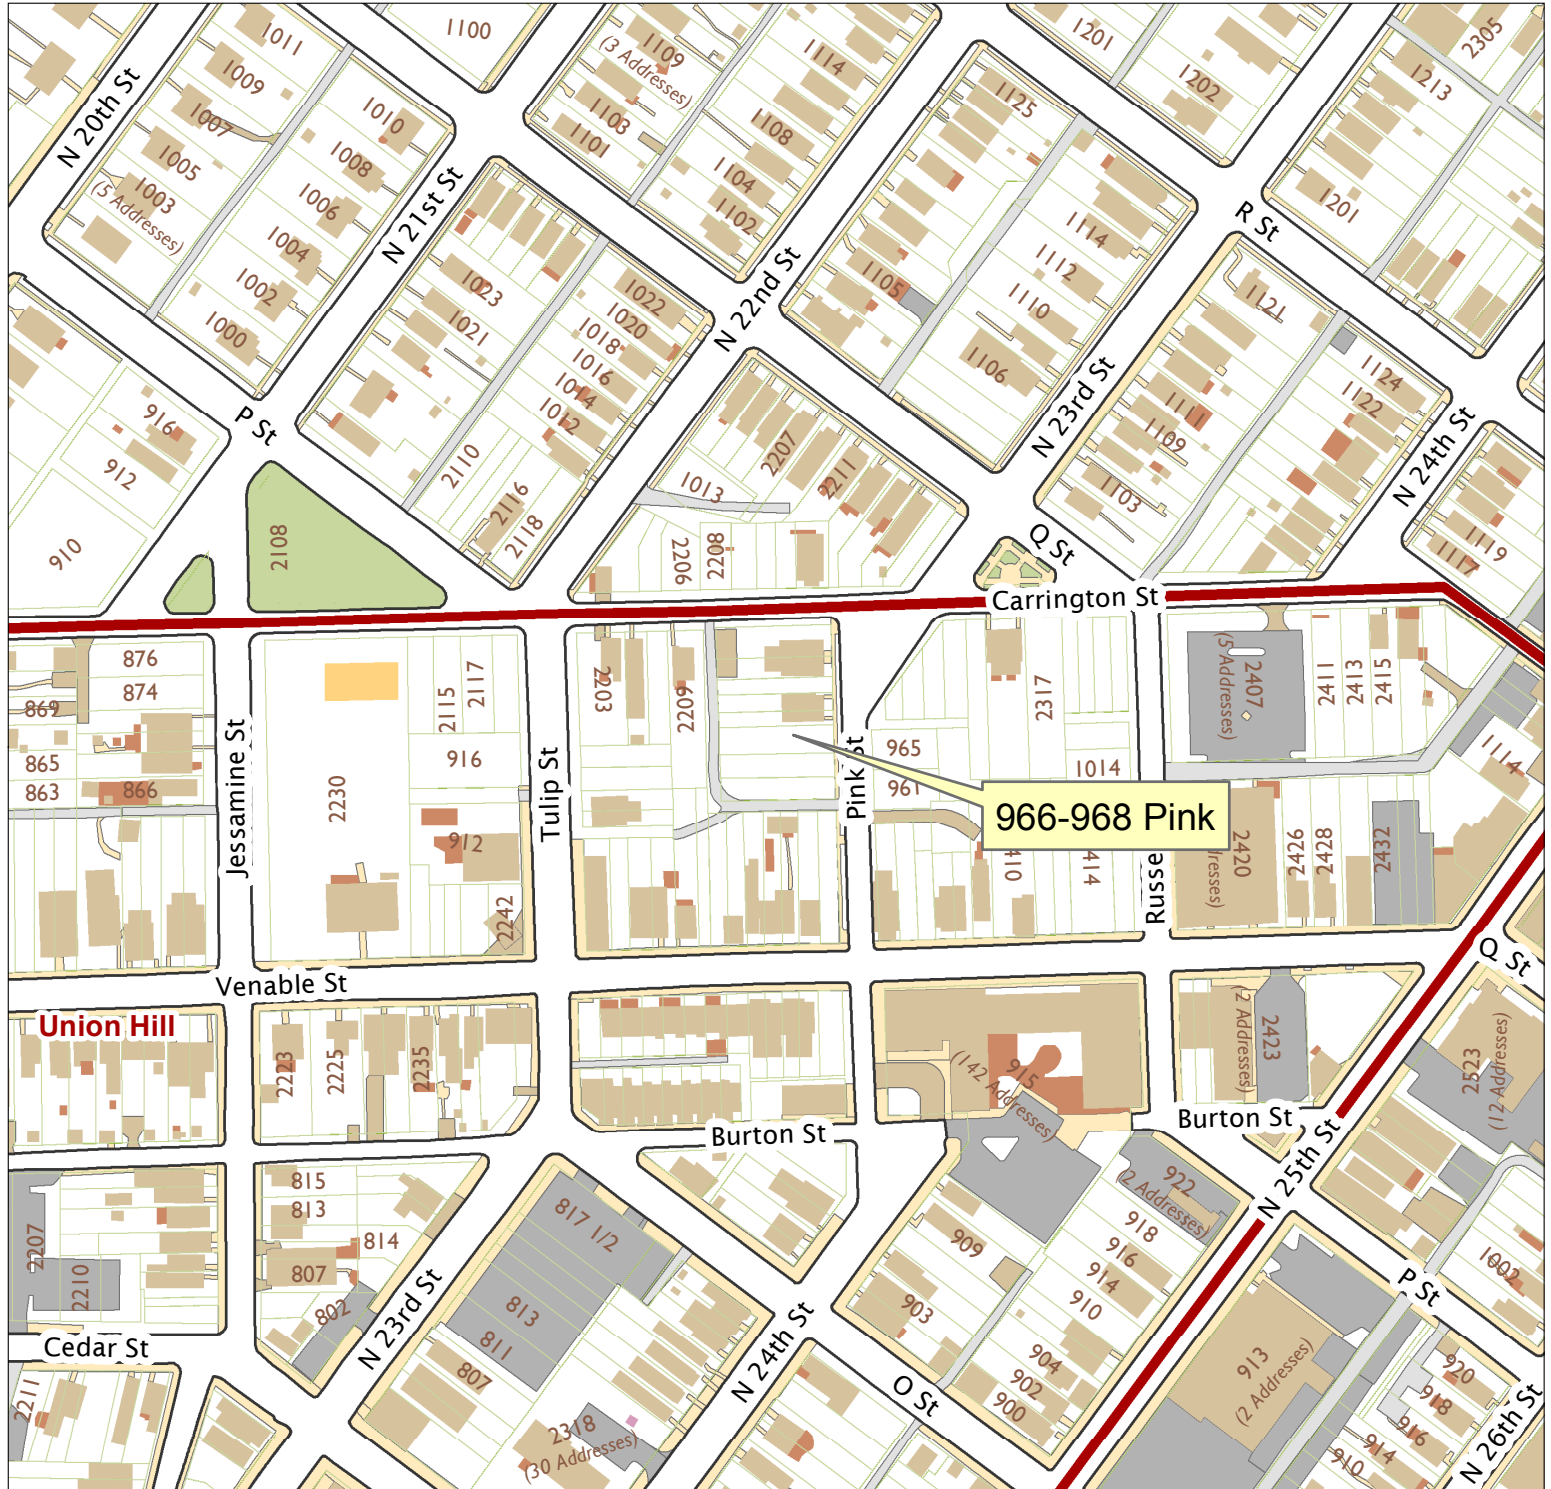

966-968 Pink Street

City of Richmond, VA

Geographic Information Systems

1 inch = 200 feet

Map printed by jeffricr on 2017.05.03.

Document Path: \\D:\file02-pv\commdev\SDR\Planning & Preservation\CAR\Applications\Base Maps\Base Map.mxd

Disclaimer:

The City of Richmond assumes no liability either for any errors, omissions, or inaccuracies in the information provided regardless of the cause of such or for any decision made, action taken, or action not taken by the user in reliance upon any maps or information provided herein.

Location Reference