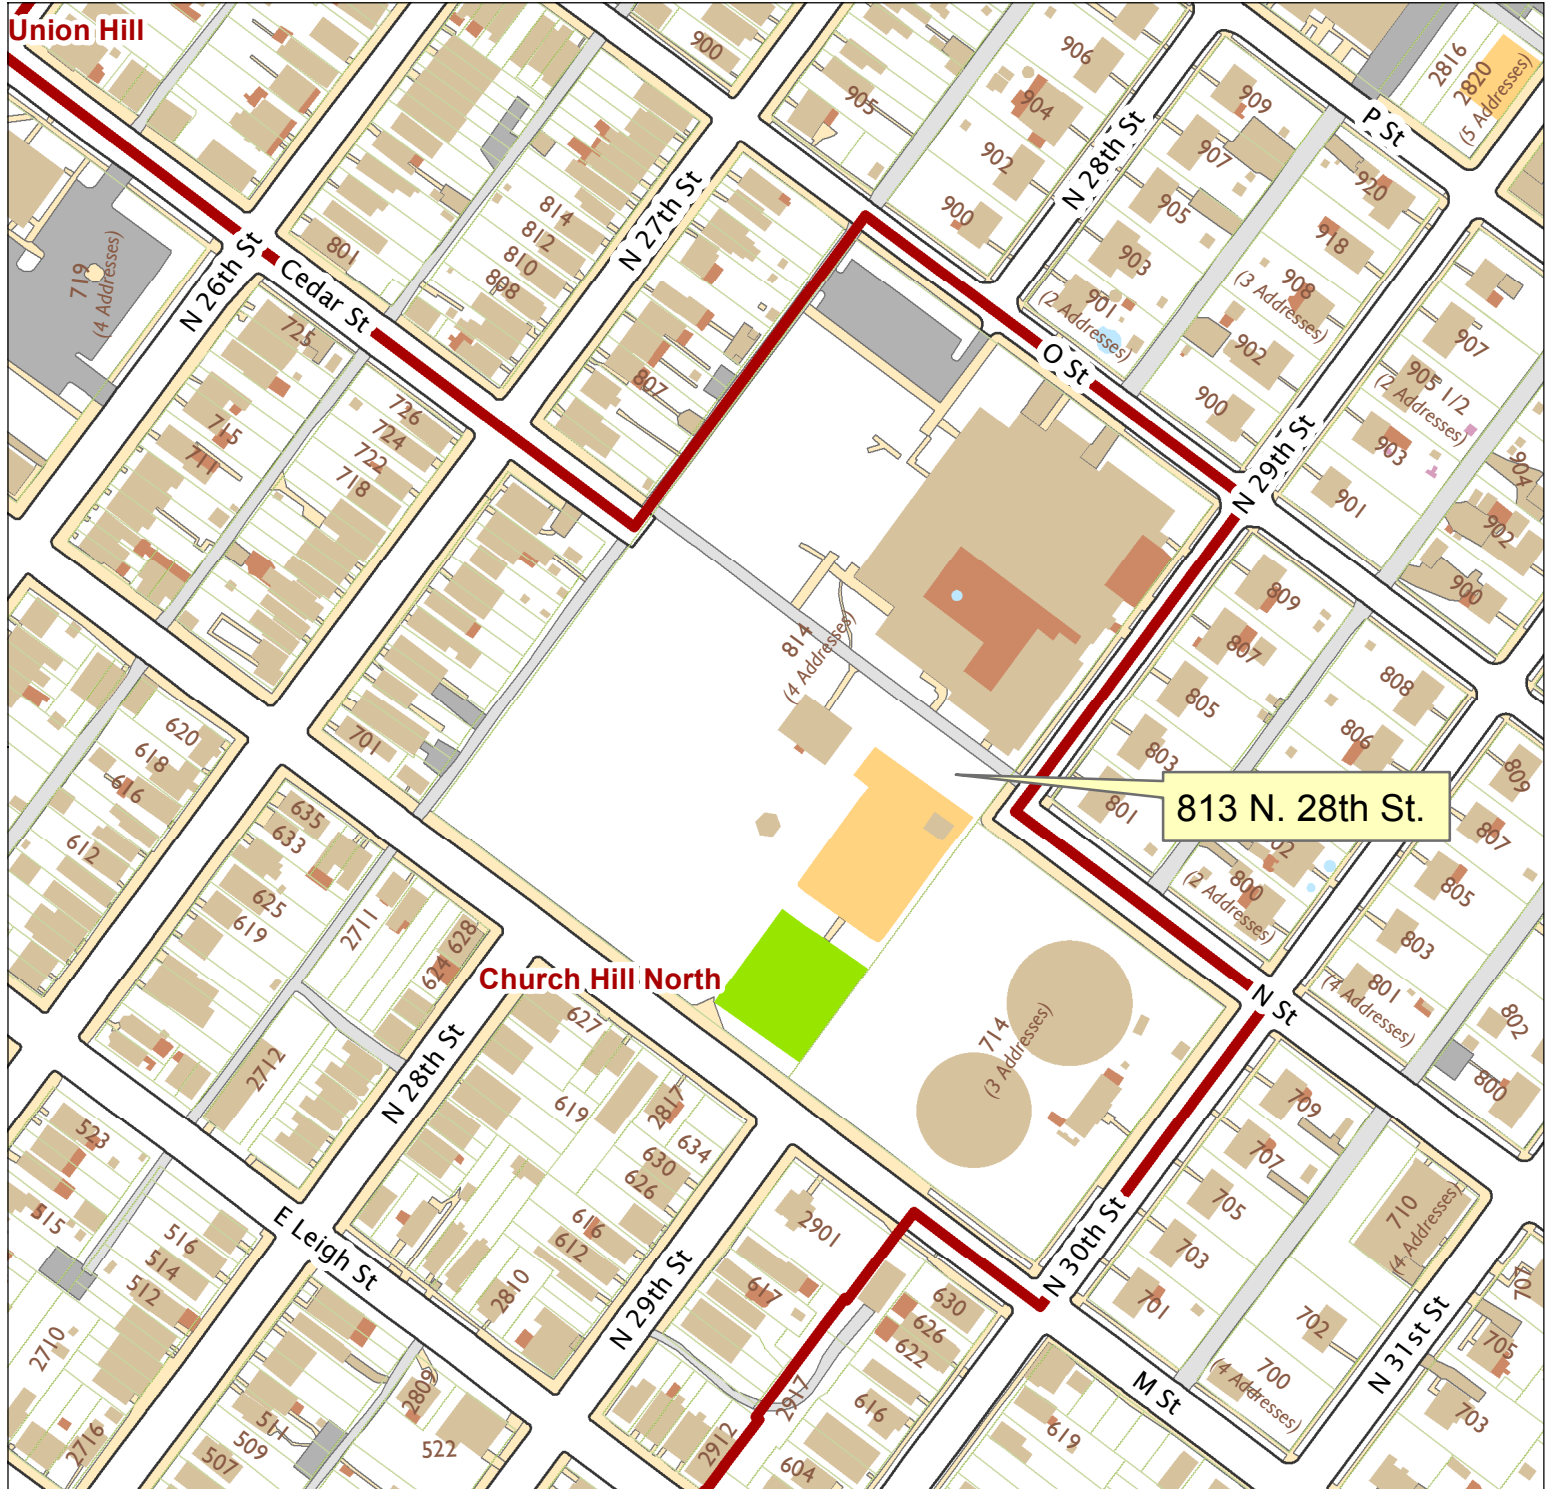

813 North 28th Street

City of Richmond, VA

Geographic Information Systems

1 inch = 200 feet

Map printed by jonesl2 on 2019.01.04.

Document Path: G:\PDR\Planning & Preservation\CAR\Meetings\00 Current Meeting\Base Maps\Tools\Base Map.mxd

Disclaimer:

The City of Richmond assumes no liability either for any errors, omissions, or inaccuracies in the information provided regardless of the cause of such or for any decision made, action taken, or action not taken by the user in reliance upon any maps or information provided herein.

Location Reference