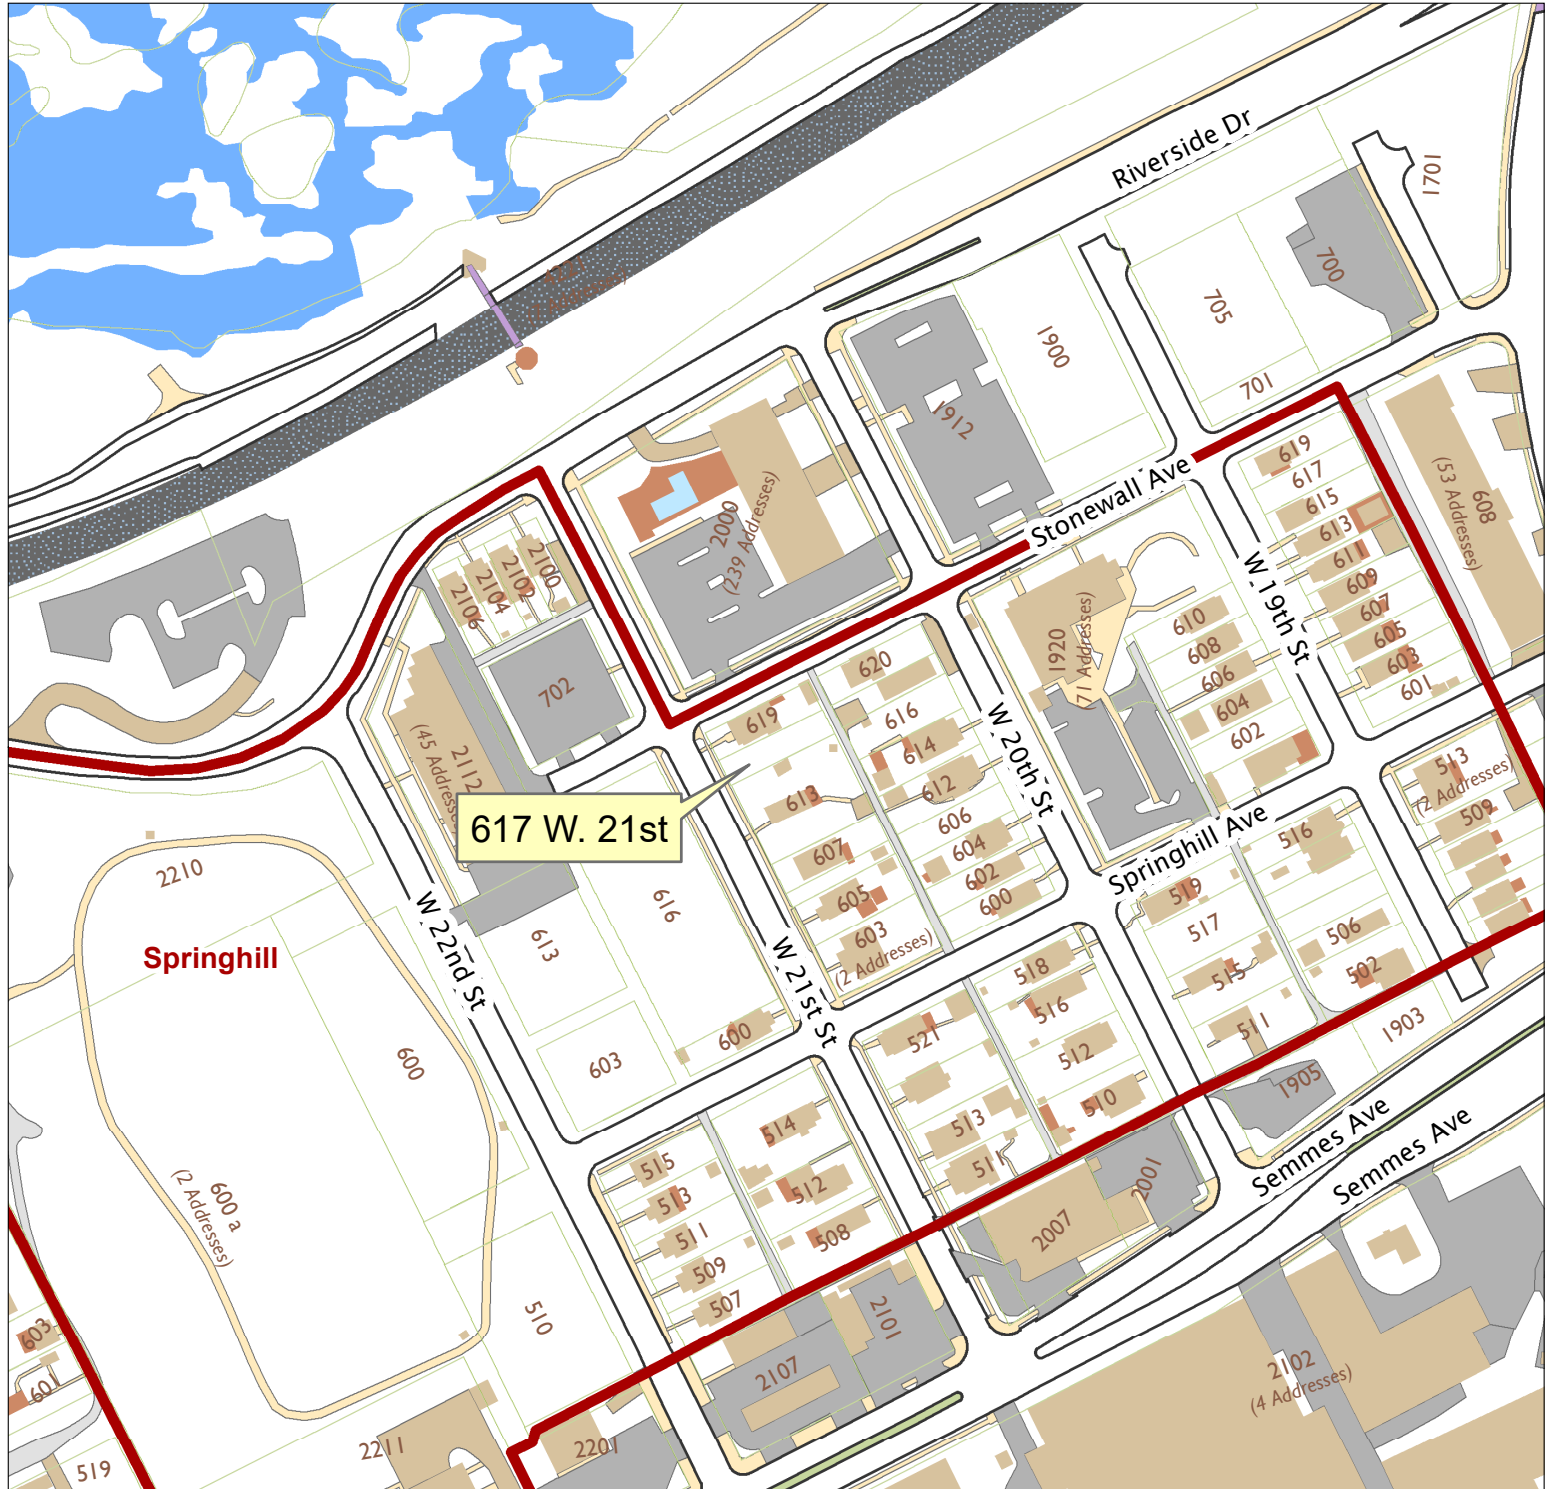

617 W. 21st Street

City of Richmond, VA

Geographic Information Systems

617 W. 21st

Springhill

1 inch = 200 feet

Map printed by jeffricr on 2018.05.09.

Document Path: \\Dit-file02-pv\commdev\$\PDR\Planning & Preservation\CAR\Applications\Base Maps\Base Map.mxd

Disclaimer:
The City of Richmond assumes no liability either for any errors, omissions, or inaccuracies in the information provided regardless of the cause of such or for any decision made, action taken, or action not taken by the user in reliance upon any maps or information provided herein.

Location Reference