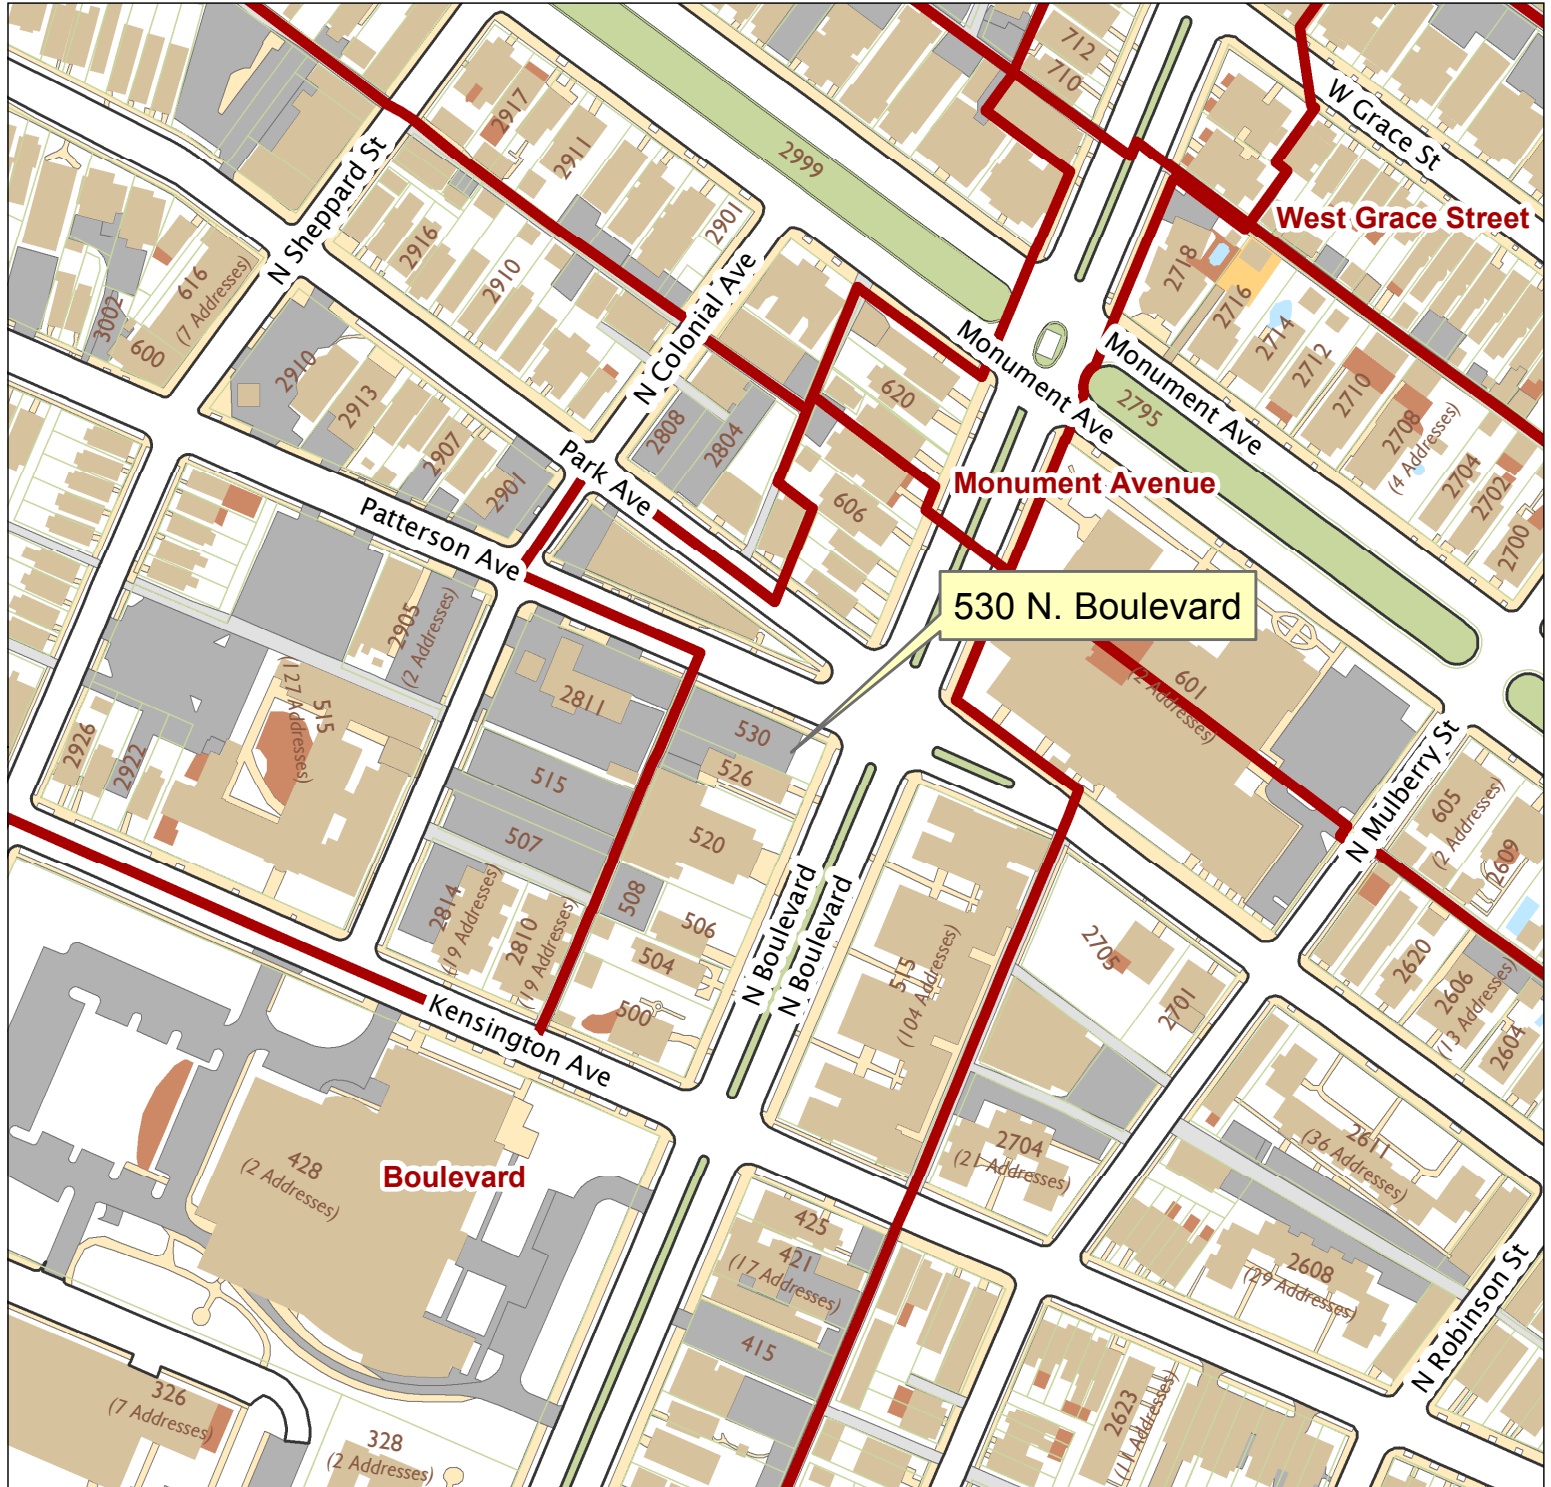

# 530 N. Boulevard

City of Richmond, VA

Geographic Information Systems

1 inch = 200 feet

Map printed by palmquwd on 2018.03.22.

Document Path: G:\PDR\Planning & Preservation\CAR\Applications\Base Maps\Base Map.mxd

**Disclaimer:**

The City of Richmond assumes no liability either for any errors, omissions, or inaccuracies in the information provided regardless of the cause of such or for any decision made, action taken, or action not taken by the user in reliance upon any maps or information provided herein.

Location Reference