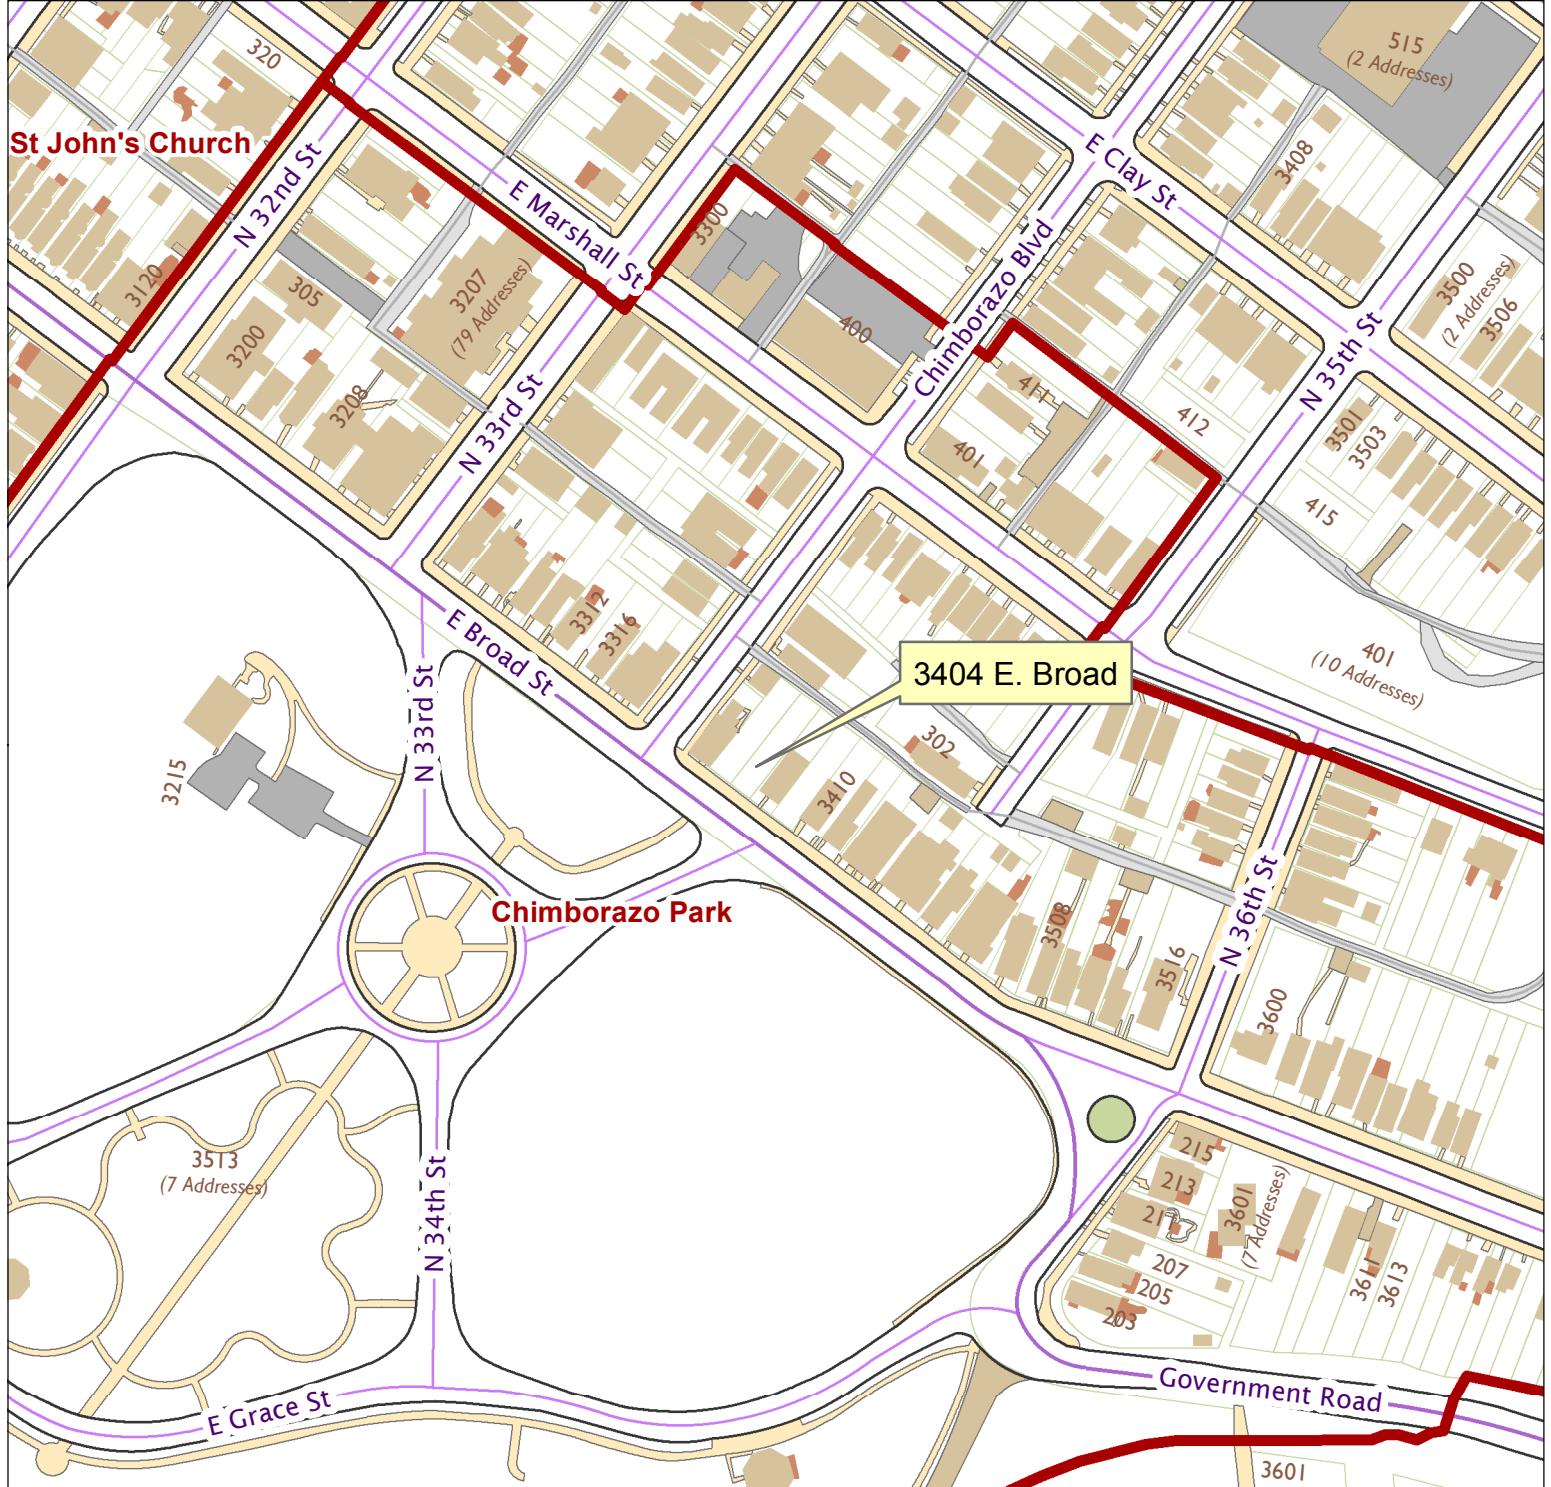

# 3404 E. Broad St

City of Richmond, VA

Geographic Information Systems

1 inch = 200 feet

Map printed by palmquwd on 2014.11.07.

Document Path: G:\PDR\Planning & Preservation\CAR\Applications\Base Maps\Base Map.mxd

Disclaimer:

The City of Richmond assumes no liability either for any errors, omissions, or inaccuracies in the information provided regardless of the cause of such or for any decision made, action taken, or action not taken by the user in reliance upon any maps or information provided herein.

Location Reference