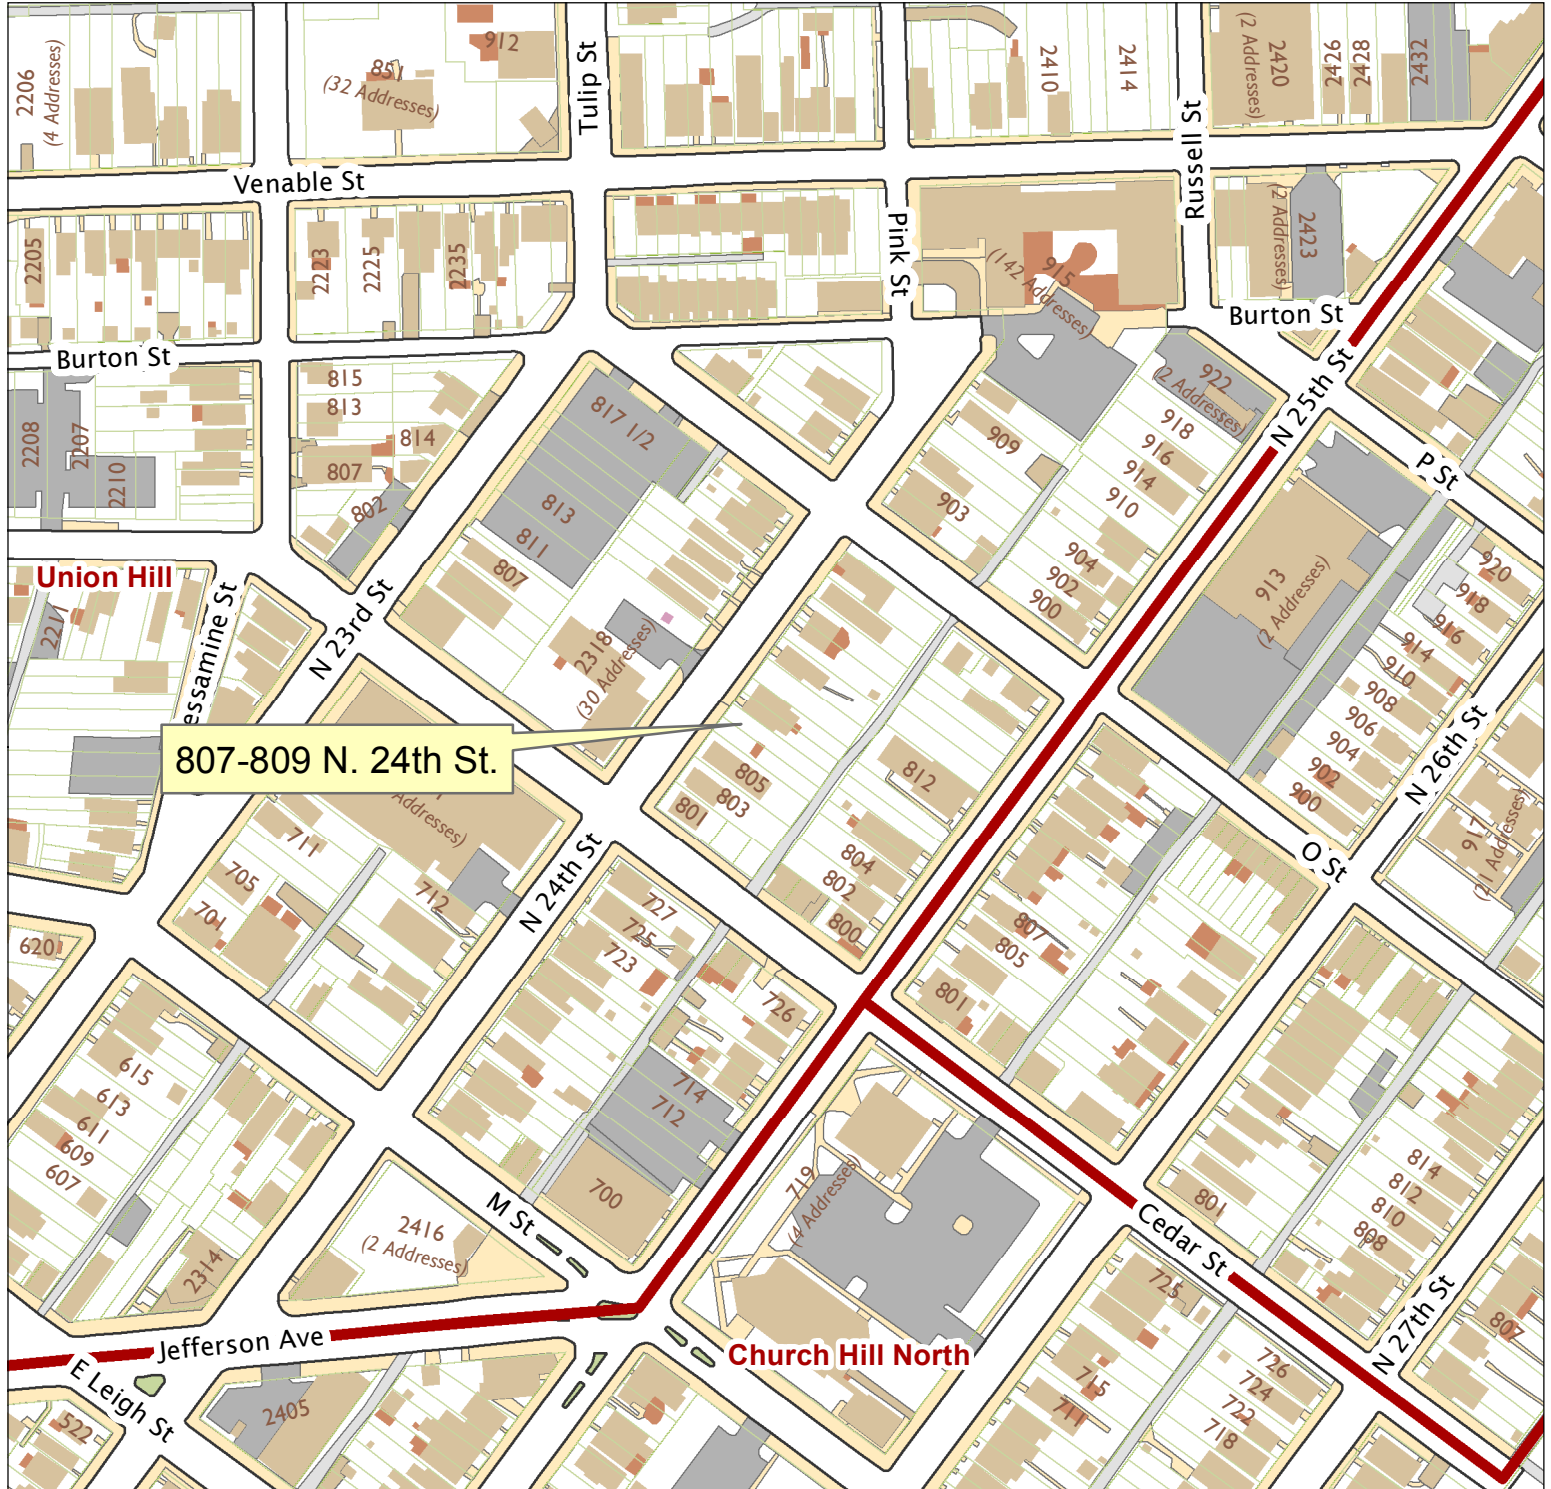

807-809 North 24th Street

City of Richmond, VA

Geographic Information Systems

807-809 N. 24th St.

1 inch = 200 feet

Map printed by jonesl2 on 2019.03.07.

Document Path: G:\PDR\Planning & Preservation\CAR\Meetings\00 Current Meeting\Base Maps\Tools\Base Map.mxd

Disclaimer:
The City of Richmond assumes no liability either for any errors, omissions, or inaccuracies in the information provided regardless of the cause of such or for any decision made, action taken, or action not taken by the user in reliance upon any maps or information provided herein.

Location Reference