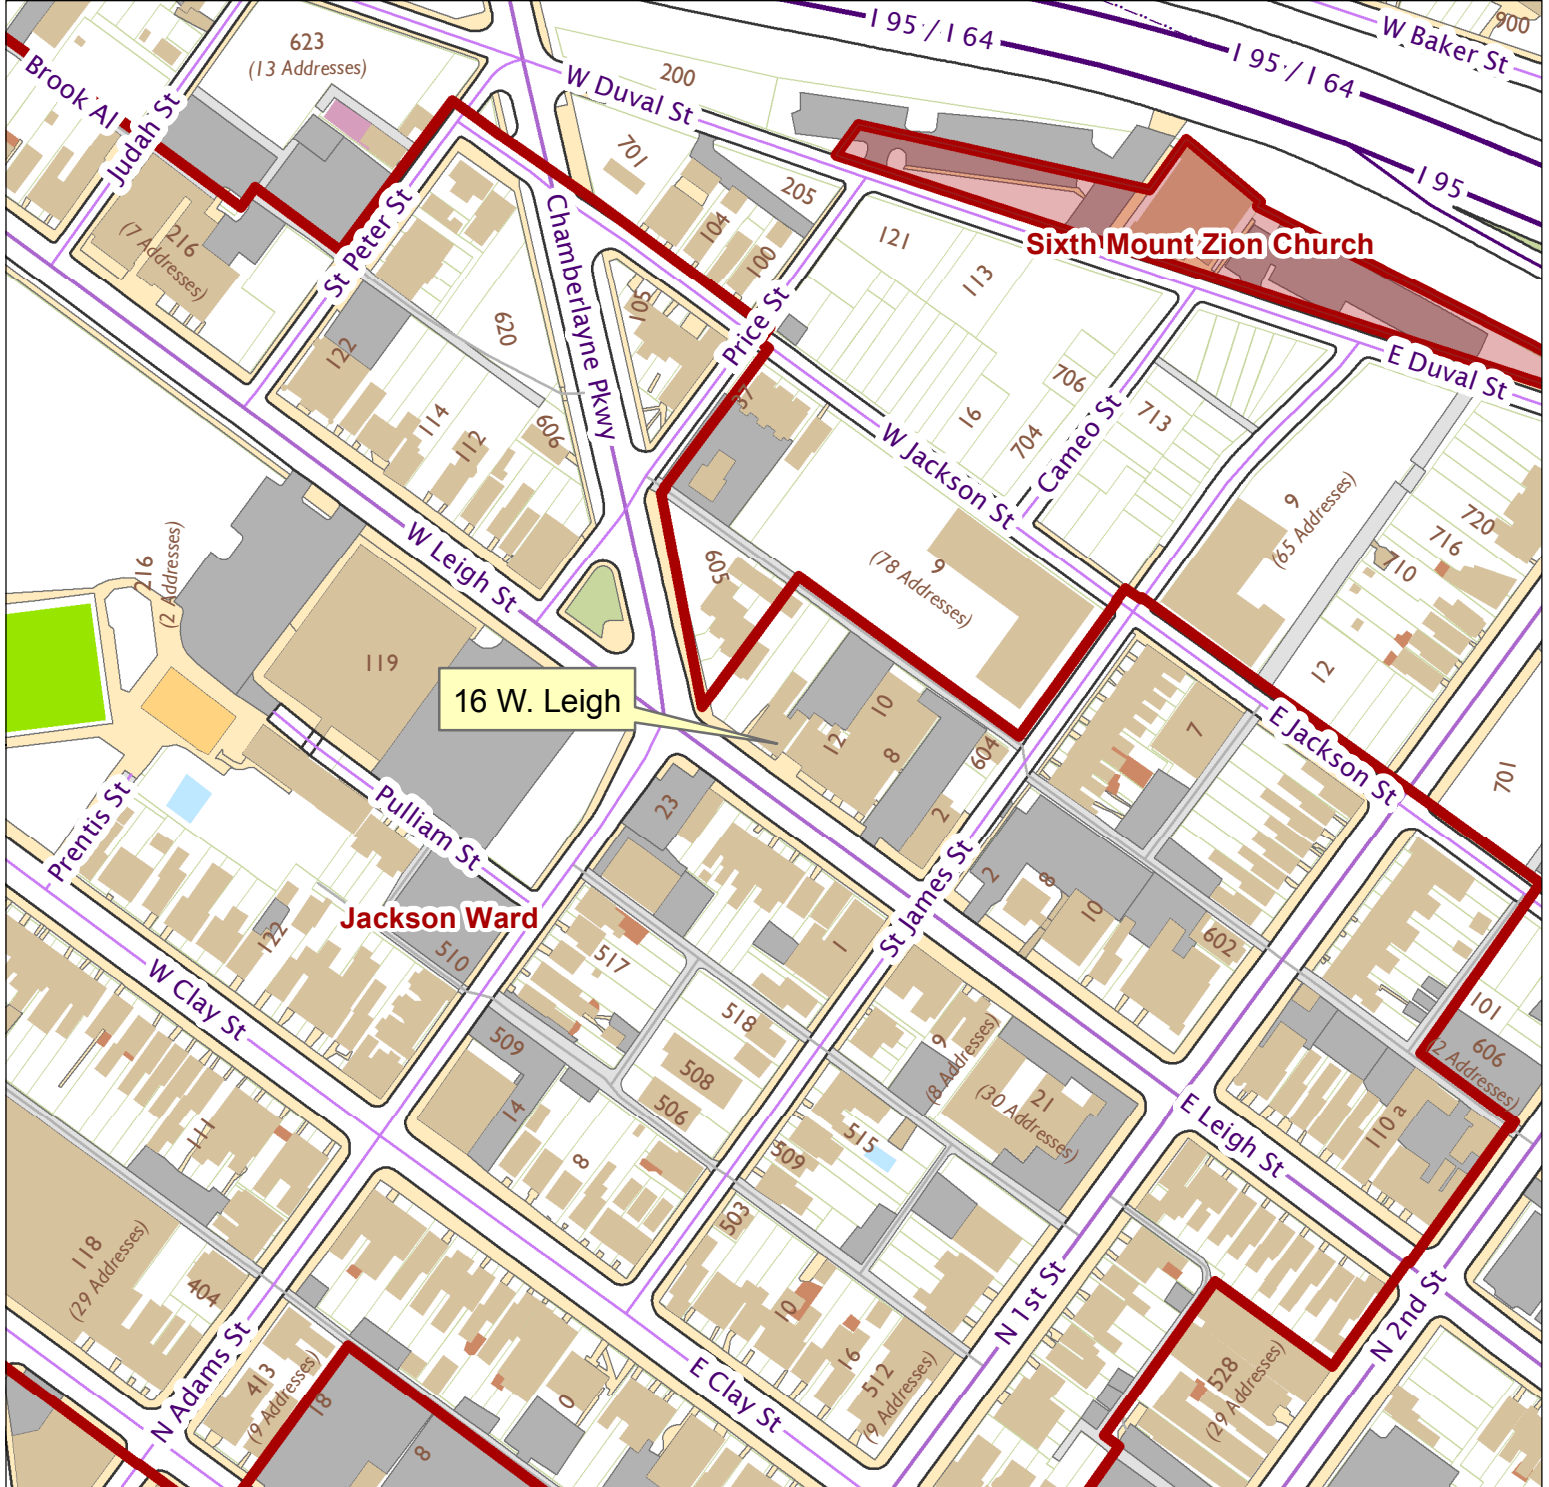

16 W. Leigh Street

City of Richmond, VA

Geographic Information Systems

1 inch = 200 feet

Map printed by palmquwd on 2014.10.10.

Document Path: G:\PDR\Planning & Preservation\CAR\Applications\Base Maps\Base Map.mxd

Disclaimer:

The City of Richmond assumes no liability either for any errors, omissions, or inaccuracies in the information provided regardless of the cause of such or for any decision made, action taken, or action not taken by the user in reliance upon any maps or information provided herein.

Location Reference