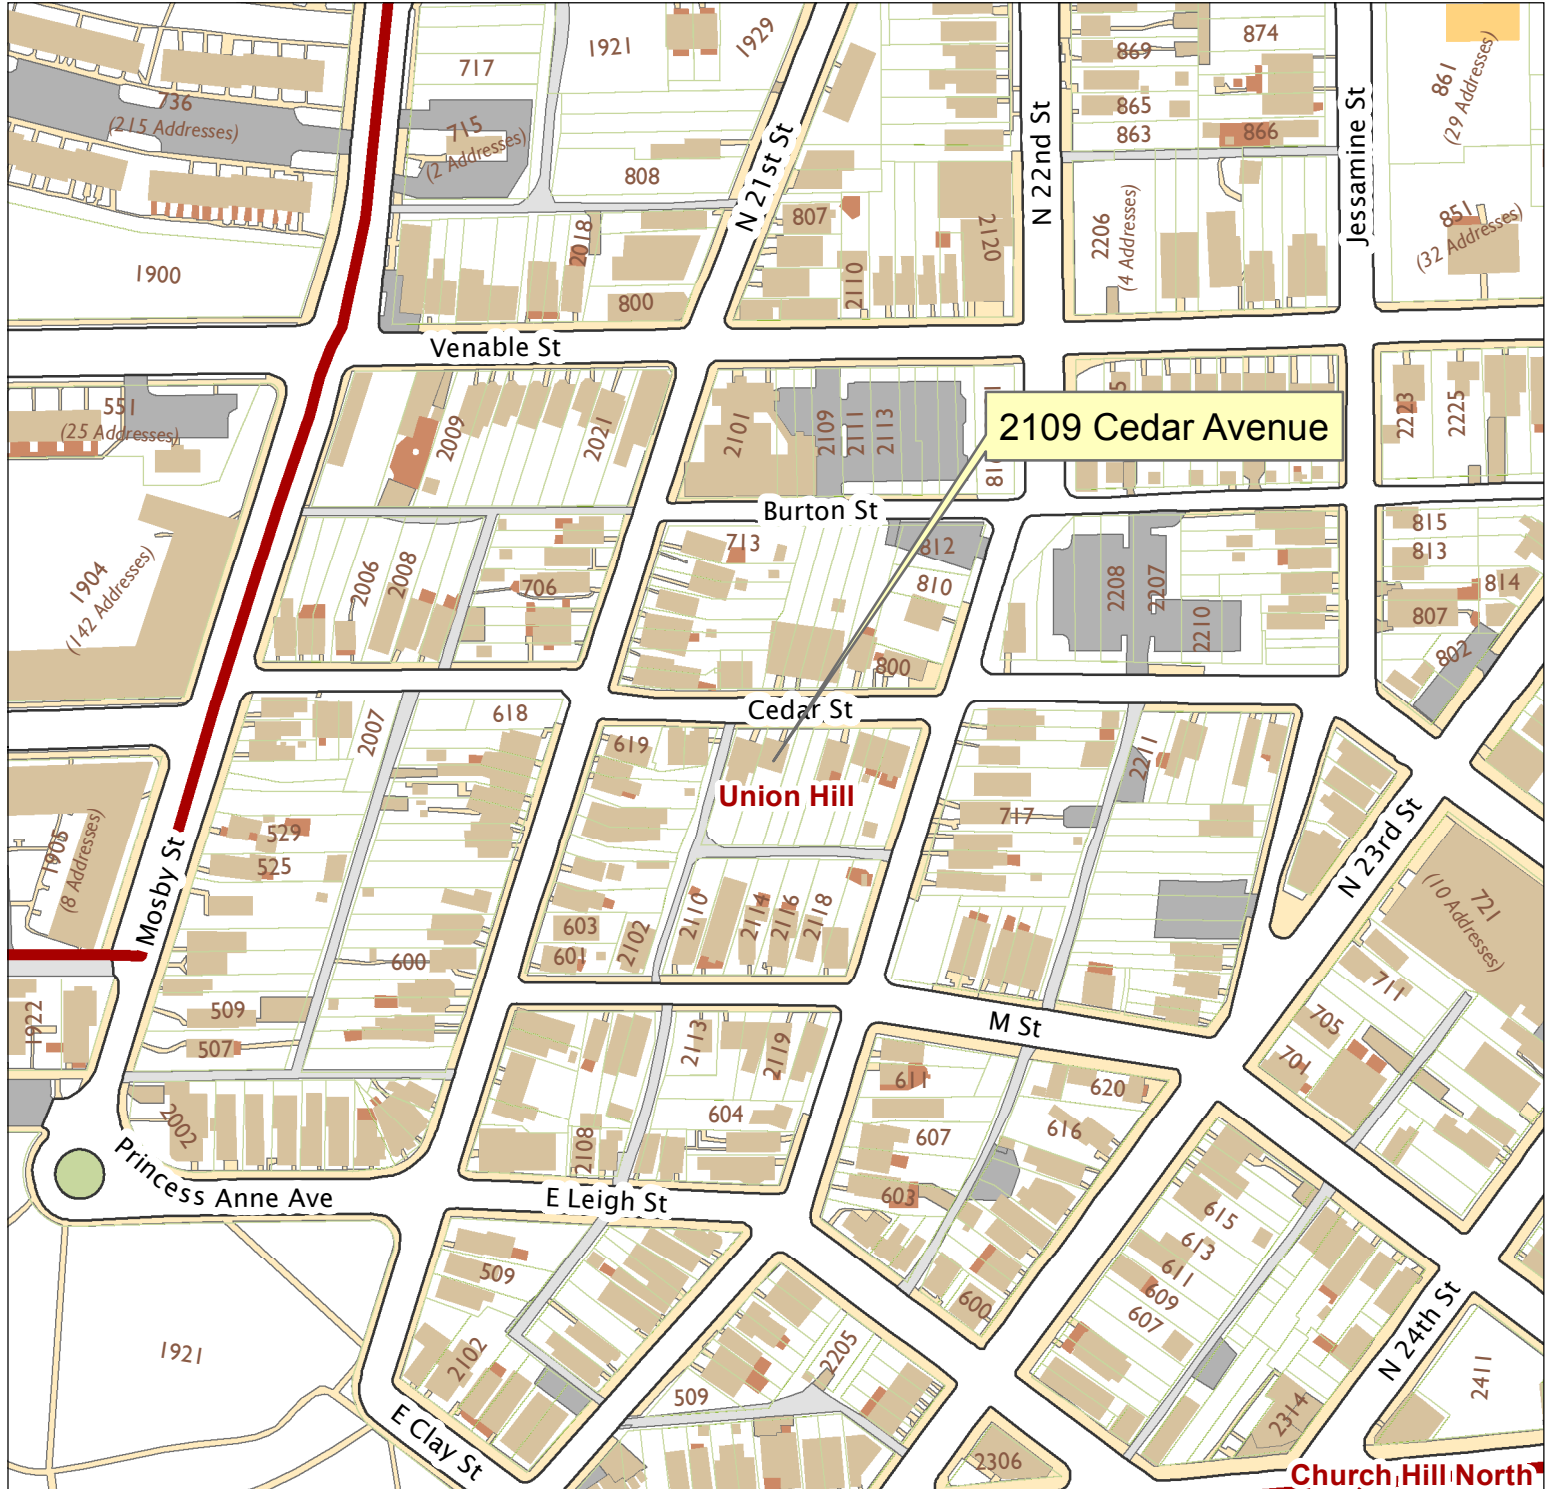

# 2109 Cedar Avenue

City of Richmond, VA

Geographic Information Systems

1 inch = 200 feet

Map printed by jonesl2 on 2019.01.08.

Document Path: G:\PDR\Planning & Preservation\CAR\Meetings\00 Current Meeting\Base Maps\Tools\Base Map.mxd

**Disclaimer:**

The City of Richmond assumes no liability either for any errors, omissions, or inaccuracies in the information provided regardless of the cause of such or for any decision made, action taken, or action not taken by the user in reliance upon any maps or information provided herein.

Location Reference