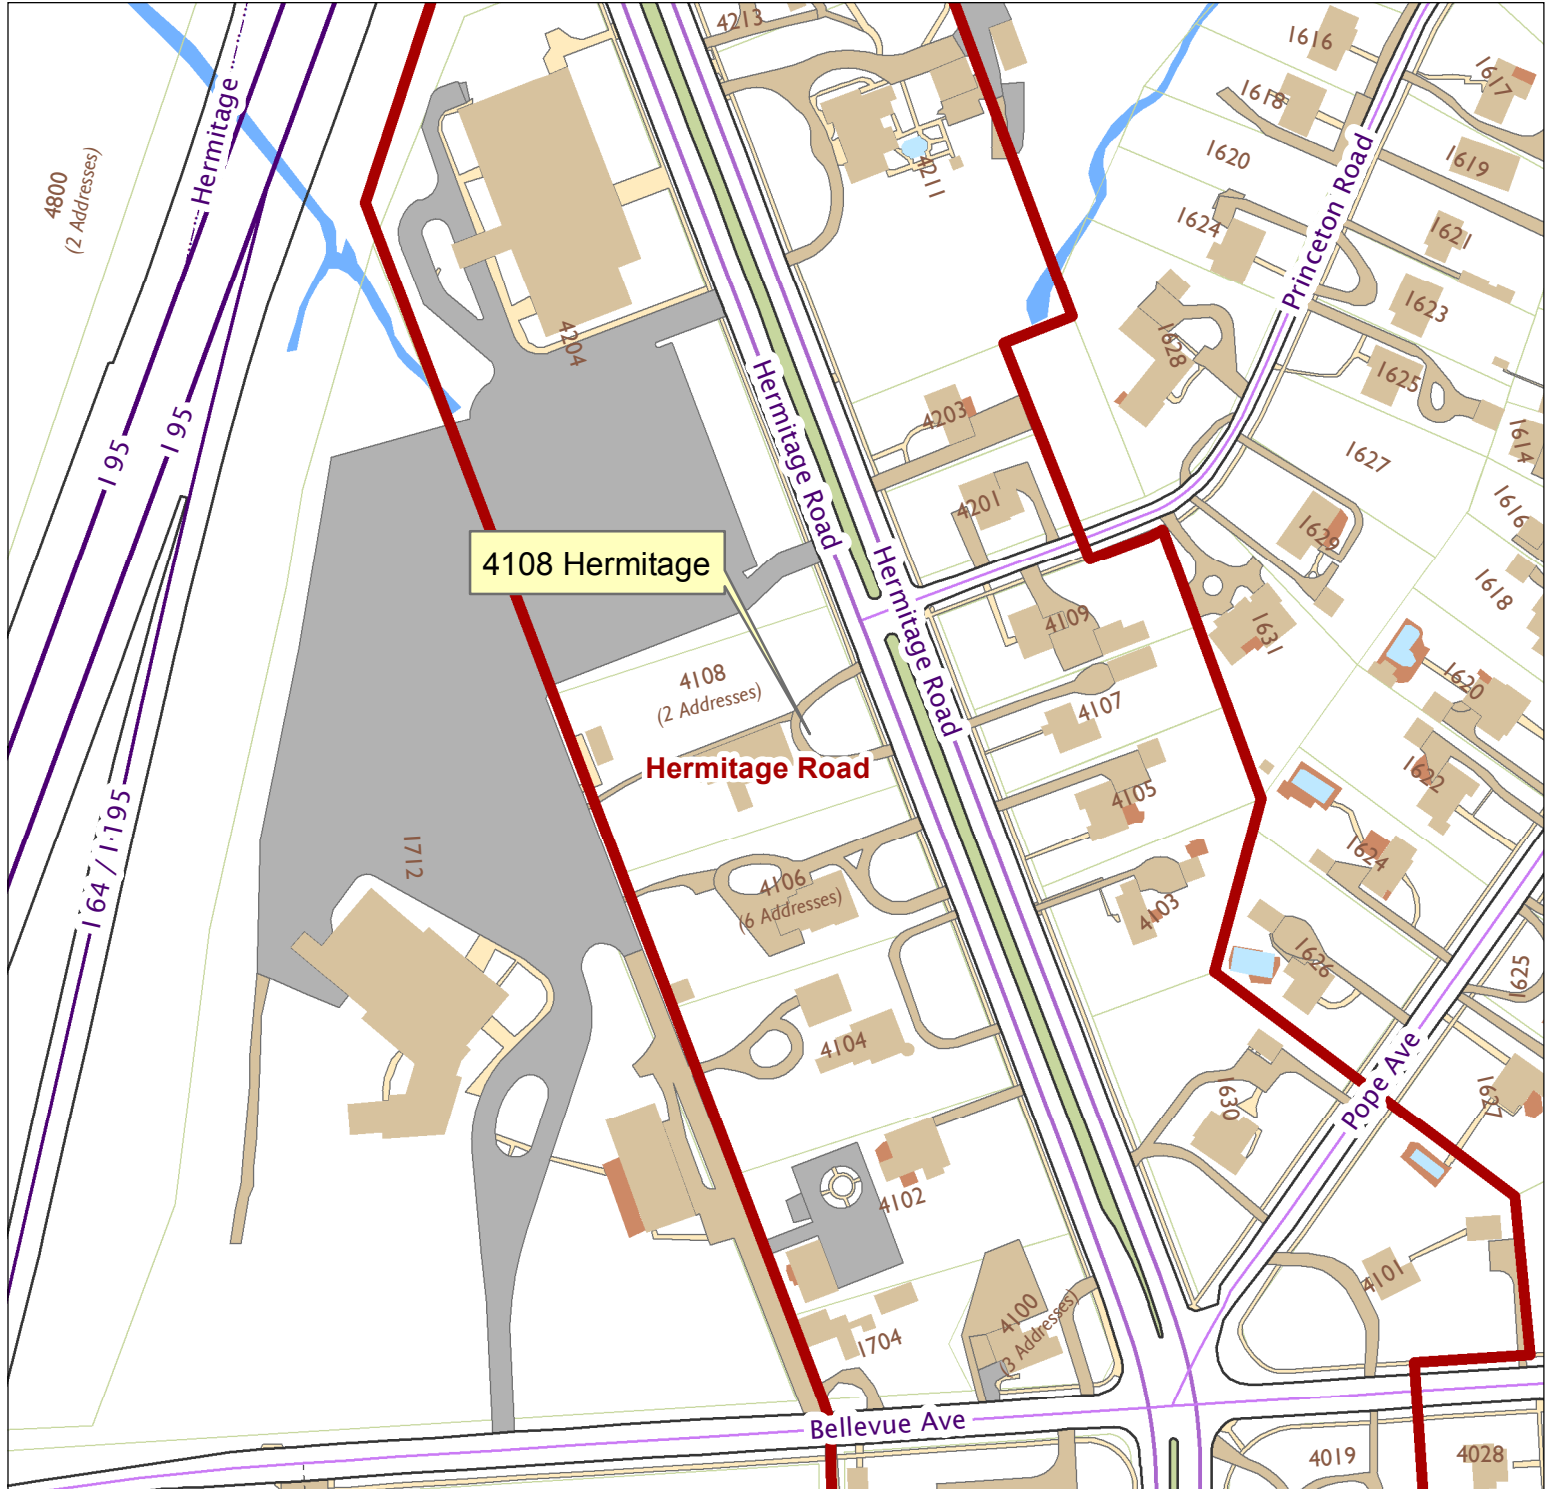

# 4108 Hermitage Road

City of Richmond, VA

Geographic Information Systems

4108 Hermitage

Hermitage Road

Bellevue Ave

Princeton Road

Pope Ave

Location Reference

Map printed by palmquwd on 2014.10.10.

Document Path: G:\PDR\Planning & Preservation\CAR\Applications\Base Maps\Base Map.mxd

Disclaimer:  
The City of Richmond assumes no liability either for any errors, omissions, or inaccuracies in the information provided regardless of the cause of such or for any decision made, action taken, or action not taken by the user in reliance upon any maps or information provided herein.