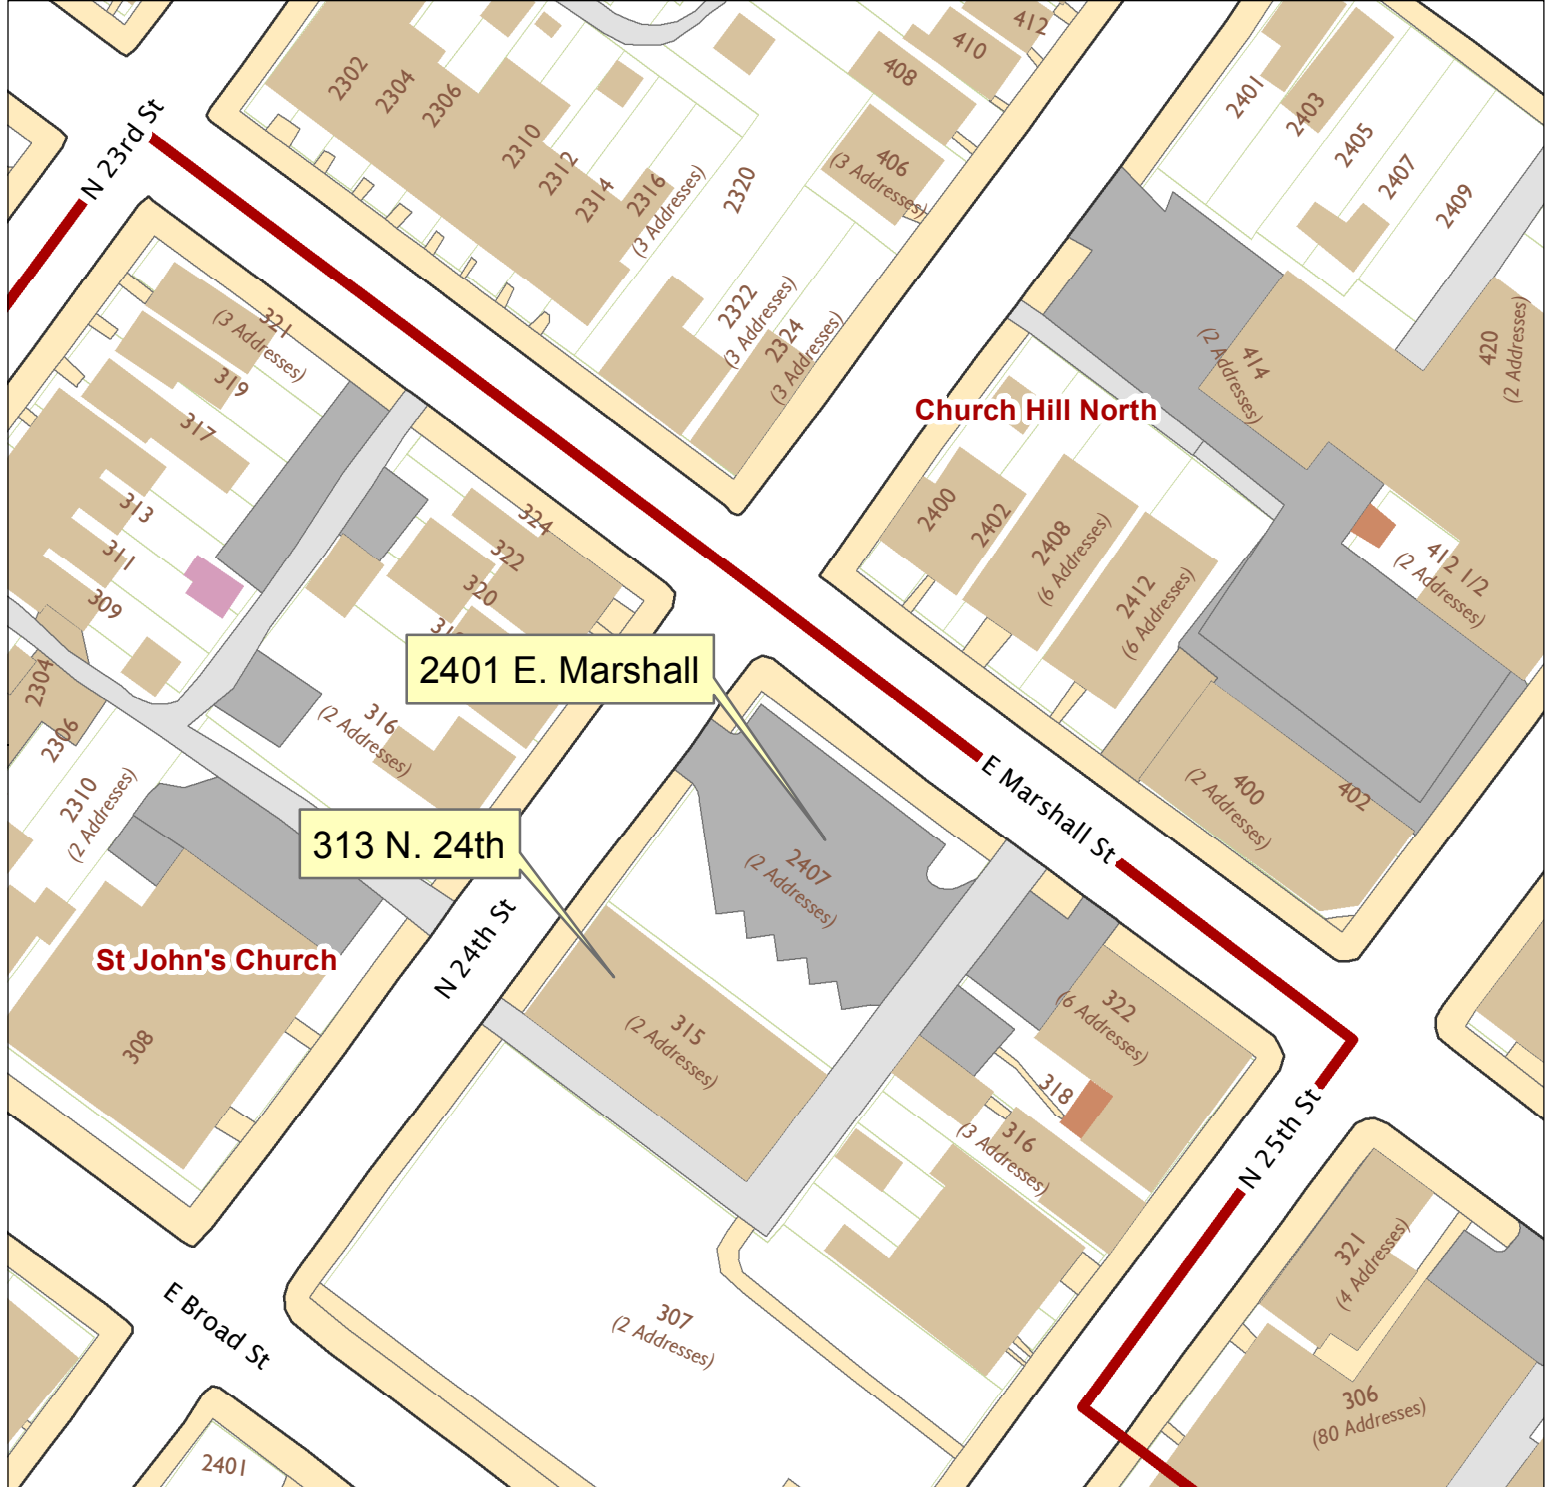

2401 E. Marshall St / 313 N. 24th Street

City of Richmond, VA

Geographic Information Systems

Map printed by palmquwd on 2015.06.08.

Document Path: G:\PDR\Planning & Preservation\CAR\Applications\Base Maps\Base Map.mxd

Disclaimer:

The City of Richmond assumes no liability either for any errors, omissions, or inaccuracies in the information provided regardless of the cause of such or for any decision made, action taken, or action not taken by the user in reliance upon any maps or information provided herein.

Location Reference