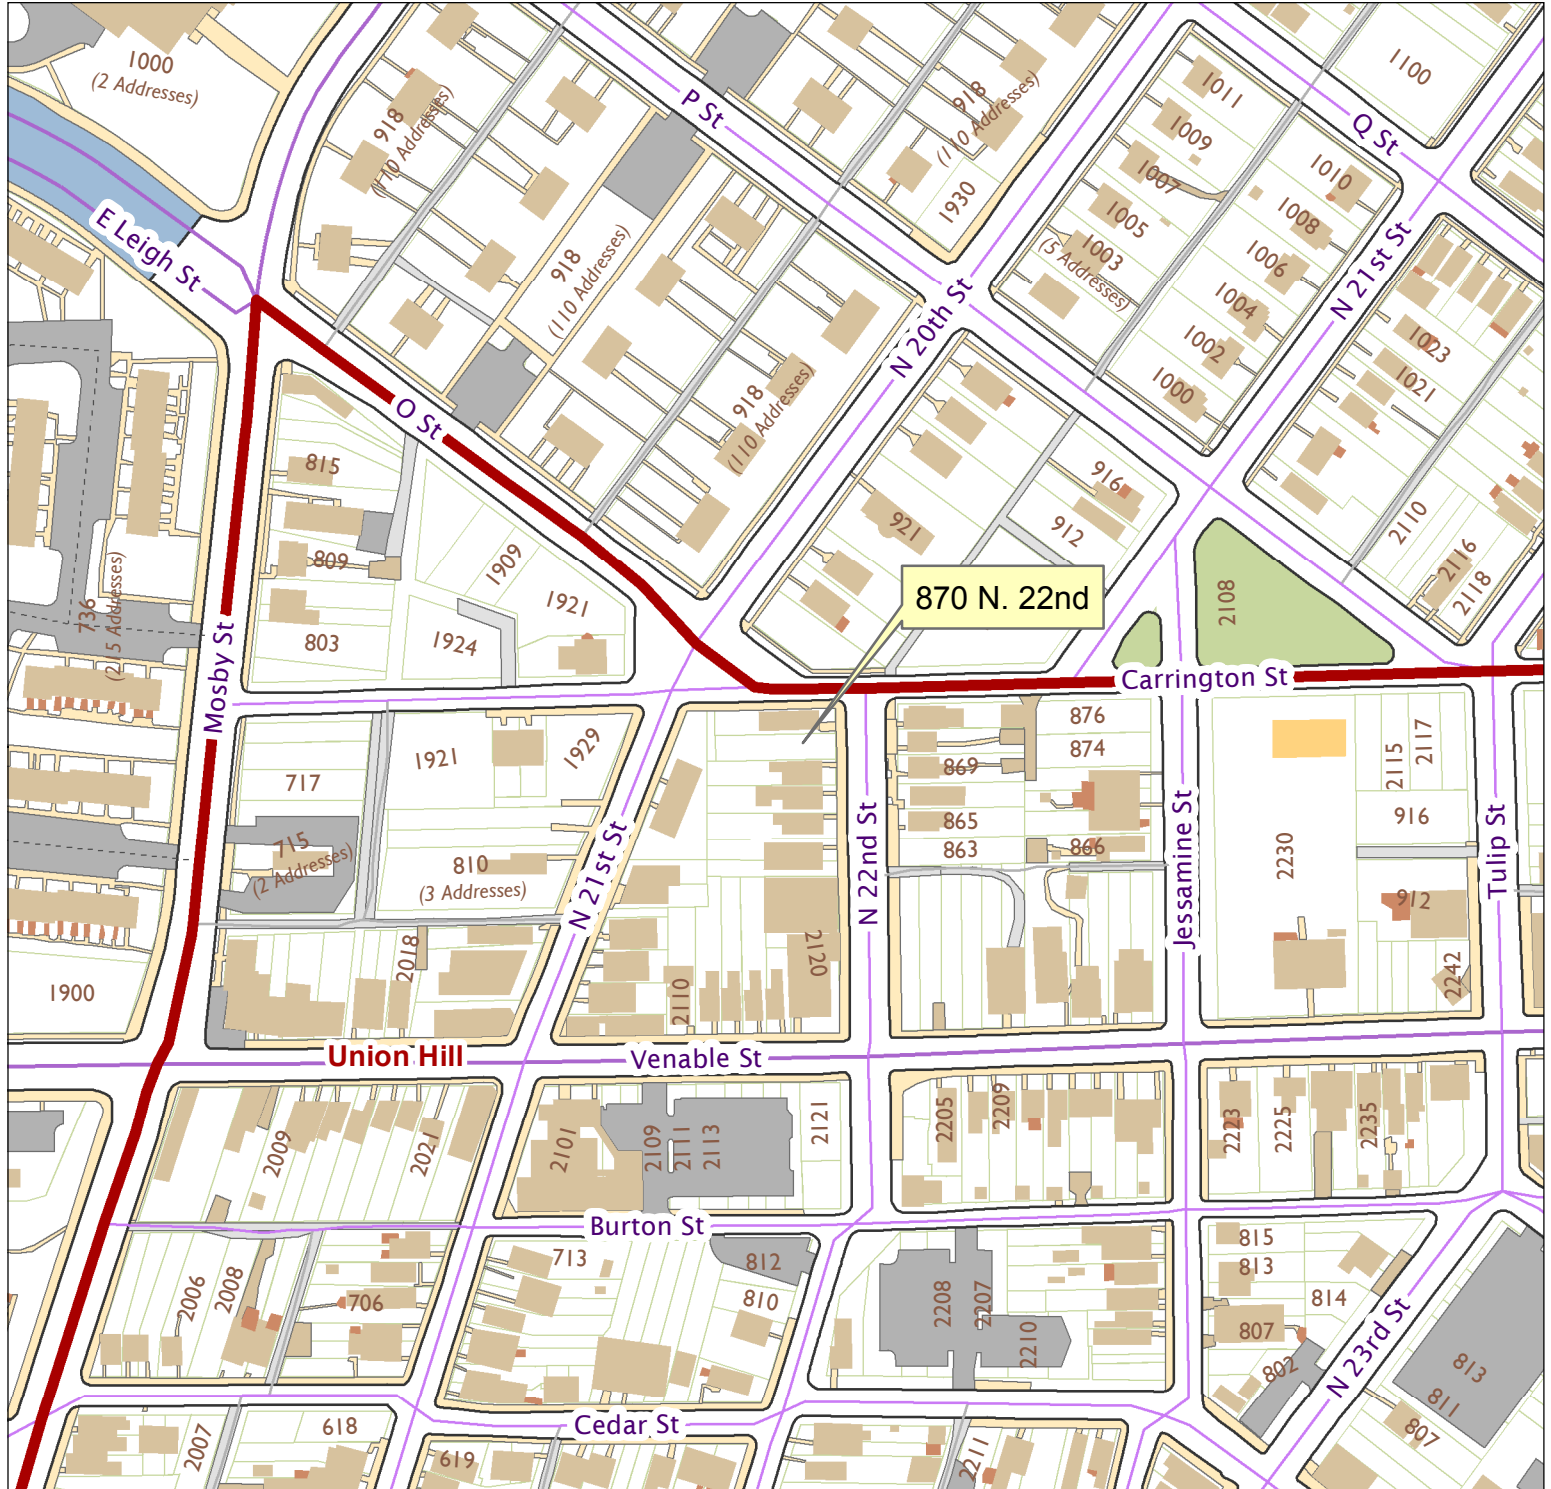

870 N. 22nd Street

City of Richmond, VA

Geographic Information Systems

1 inch = 200 feet

Map printed by palmquwd on 2014.10.10.

Document Path: G:\PDR\Planning & Preservation\CAR\Applications\Base Maps\Base Map.mxd

Disclaimer:

The City of Richmond assumes no liability either for any errors, omissions, or inaccuracies in the information provided regardless of the cause of such or for any decision made, action taken, or action not taken by the user in reliance upon any maps or information provided herein.

Location Reference