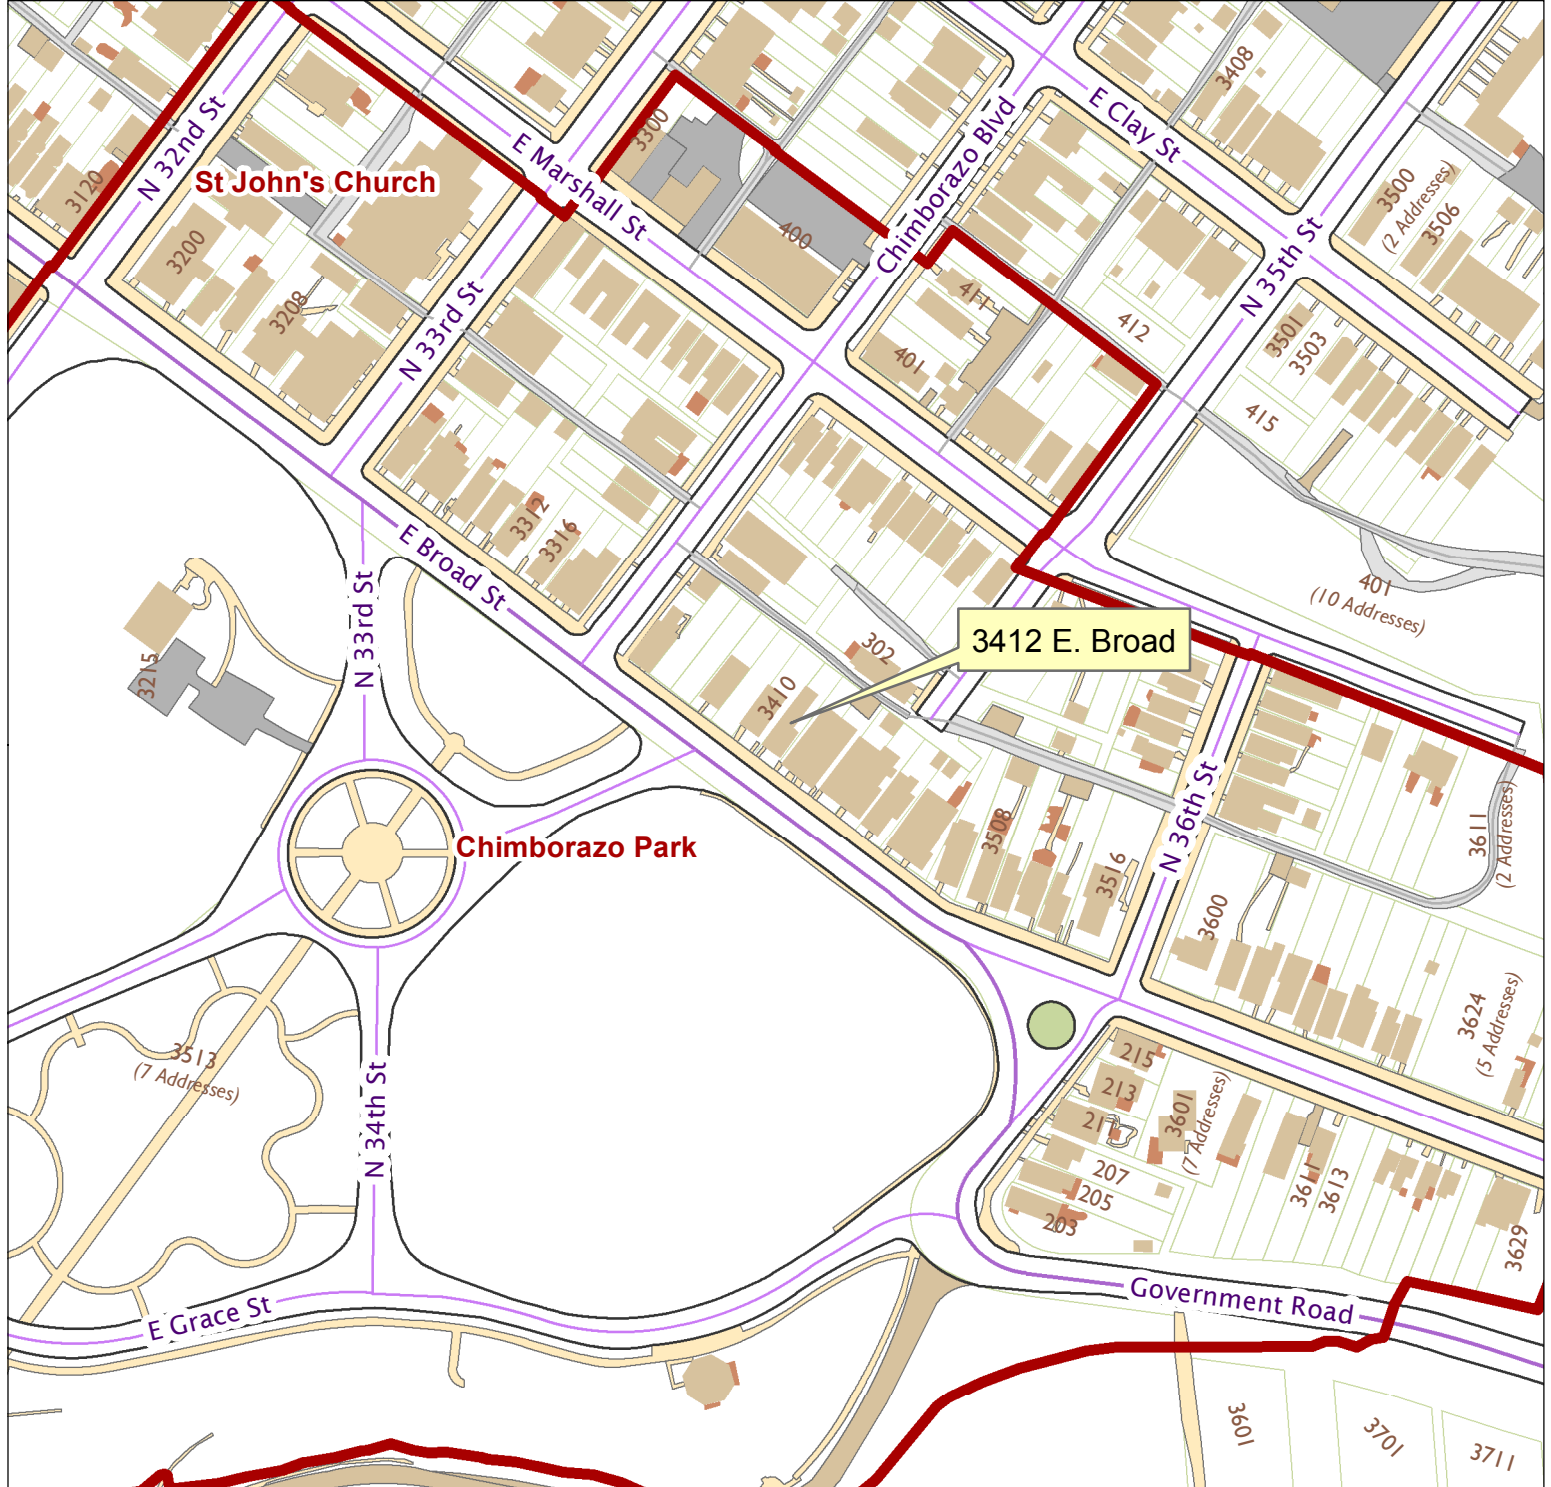

3412 E. Broad St

City of Richmond, VA

Geographic Information Systems

1 inch = 200 feet

Map printed by palmquwd on 2014.11.07.

Document Path: G:\PDR\Planning & Preservation\CAR\Applications\Base Maps\Base Map.mxd

Disclaimer:

The City of Richmond assumes no liability either for any errors, omissions, or inaccuracies in the information provided regardless of the cause of such or for any decision made, action taken, or action not taken by the user in reliance upon any maps or information provided herein.

Location Reference