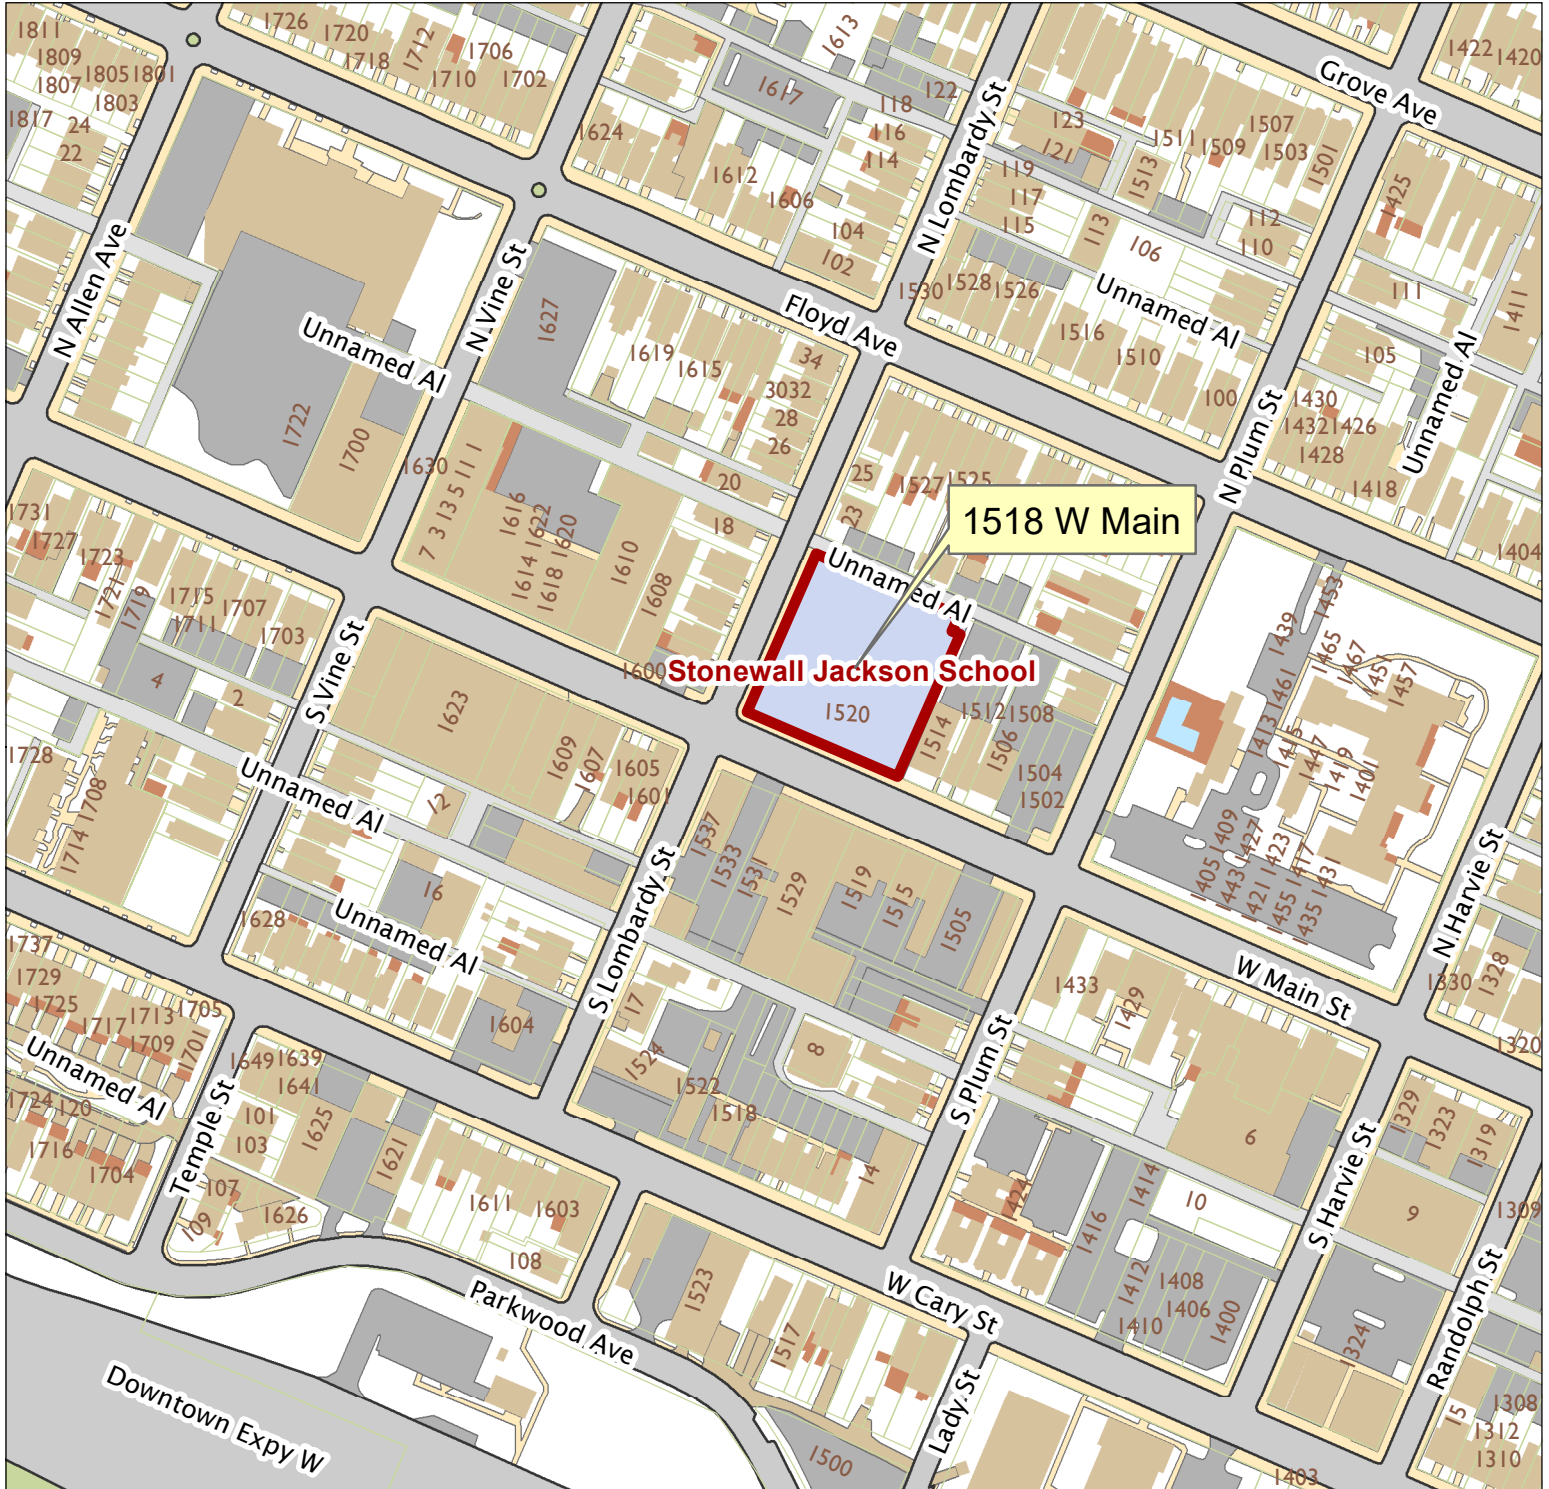

1518 W. Main Street

City of Richmond, VA

Geographic Information Systems

1 inch = 200 feet

Map printed by jonescl2 on 2019.03.07.

Document Path: G:\PDR\Planning & Preservation\CAR\Meetings\00 Current Meeting\Base Maps\Tools\Base Map.mxd

Disclaimer:

The City of Richmond assumes no liability either for any errors, omissions, or inaccuracies in the information provided regardless of the cause of such or for any decision made, action taken, or action not taken by the user in reliance upon any maps or information provided herein.

Location Reference