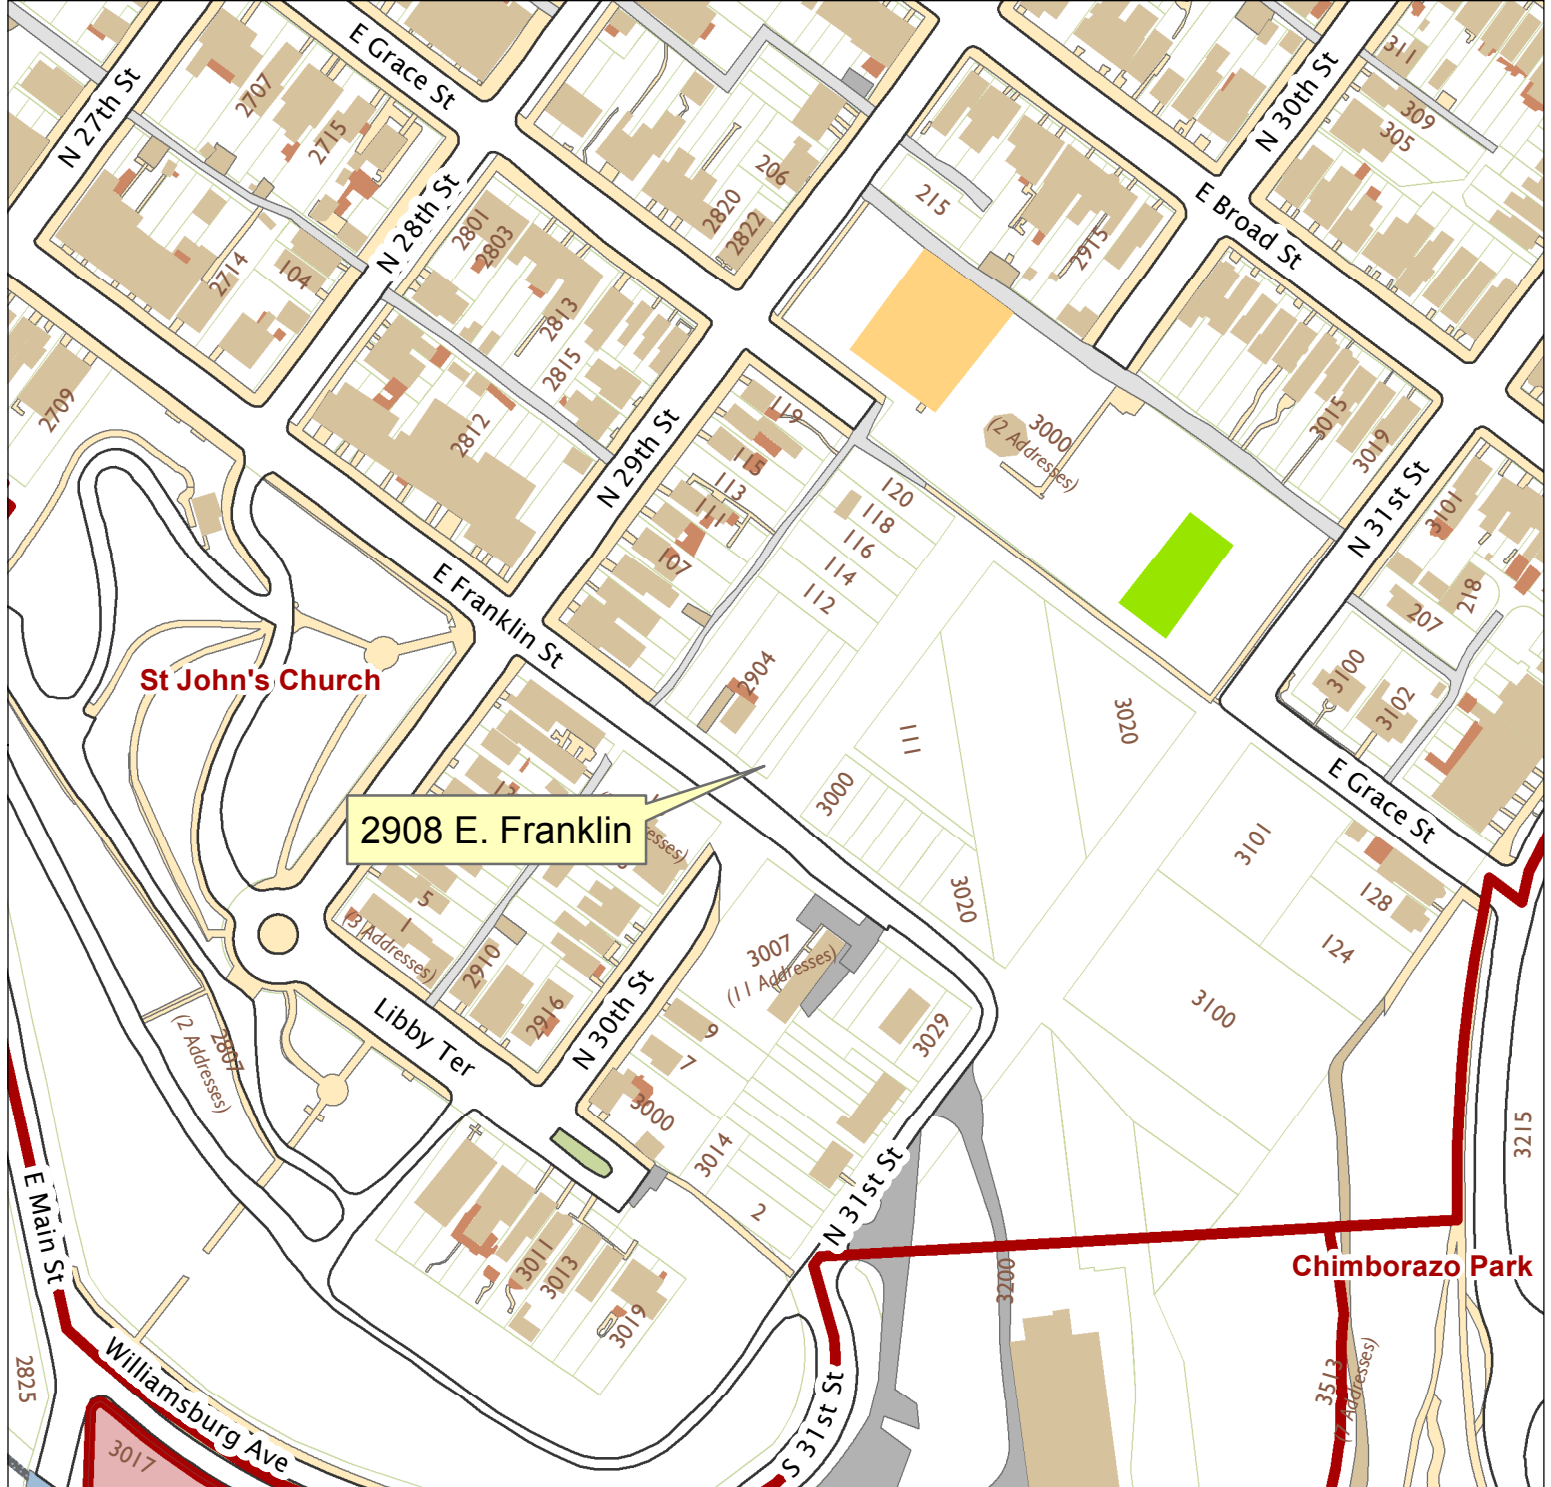

# 2908 E. Franklin Street

City of Richmond, VA

Geographic Information Systems

Map printed by palmquwd on 2016.04.14.

Document Path: G:\PDR\Planning & Preservation\CAR\Applications\Base Maps\Base Map.mxd

Disclaimer:  
The City of Richmond assumes no liability either for any errors, omissions, or inaccuracies in the information provided regardless of the cause of such or for any decision made, action taken, or action not taken by the user in reliance upon any maps or information provided herein.