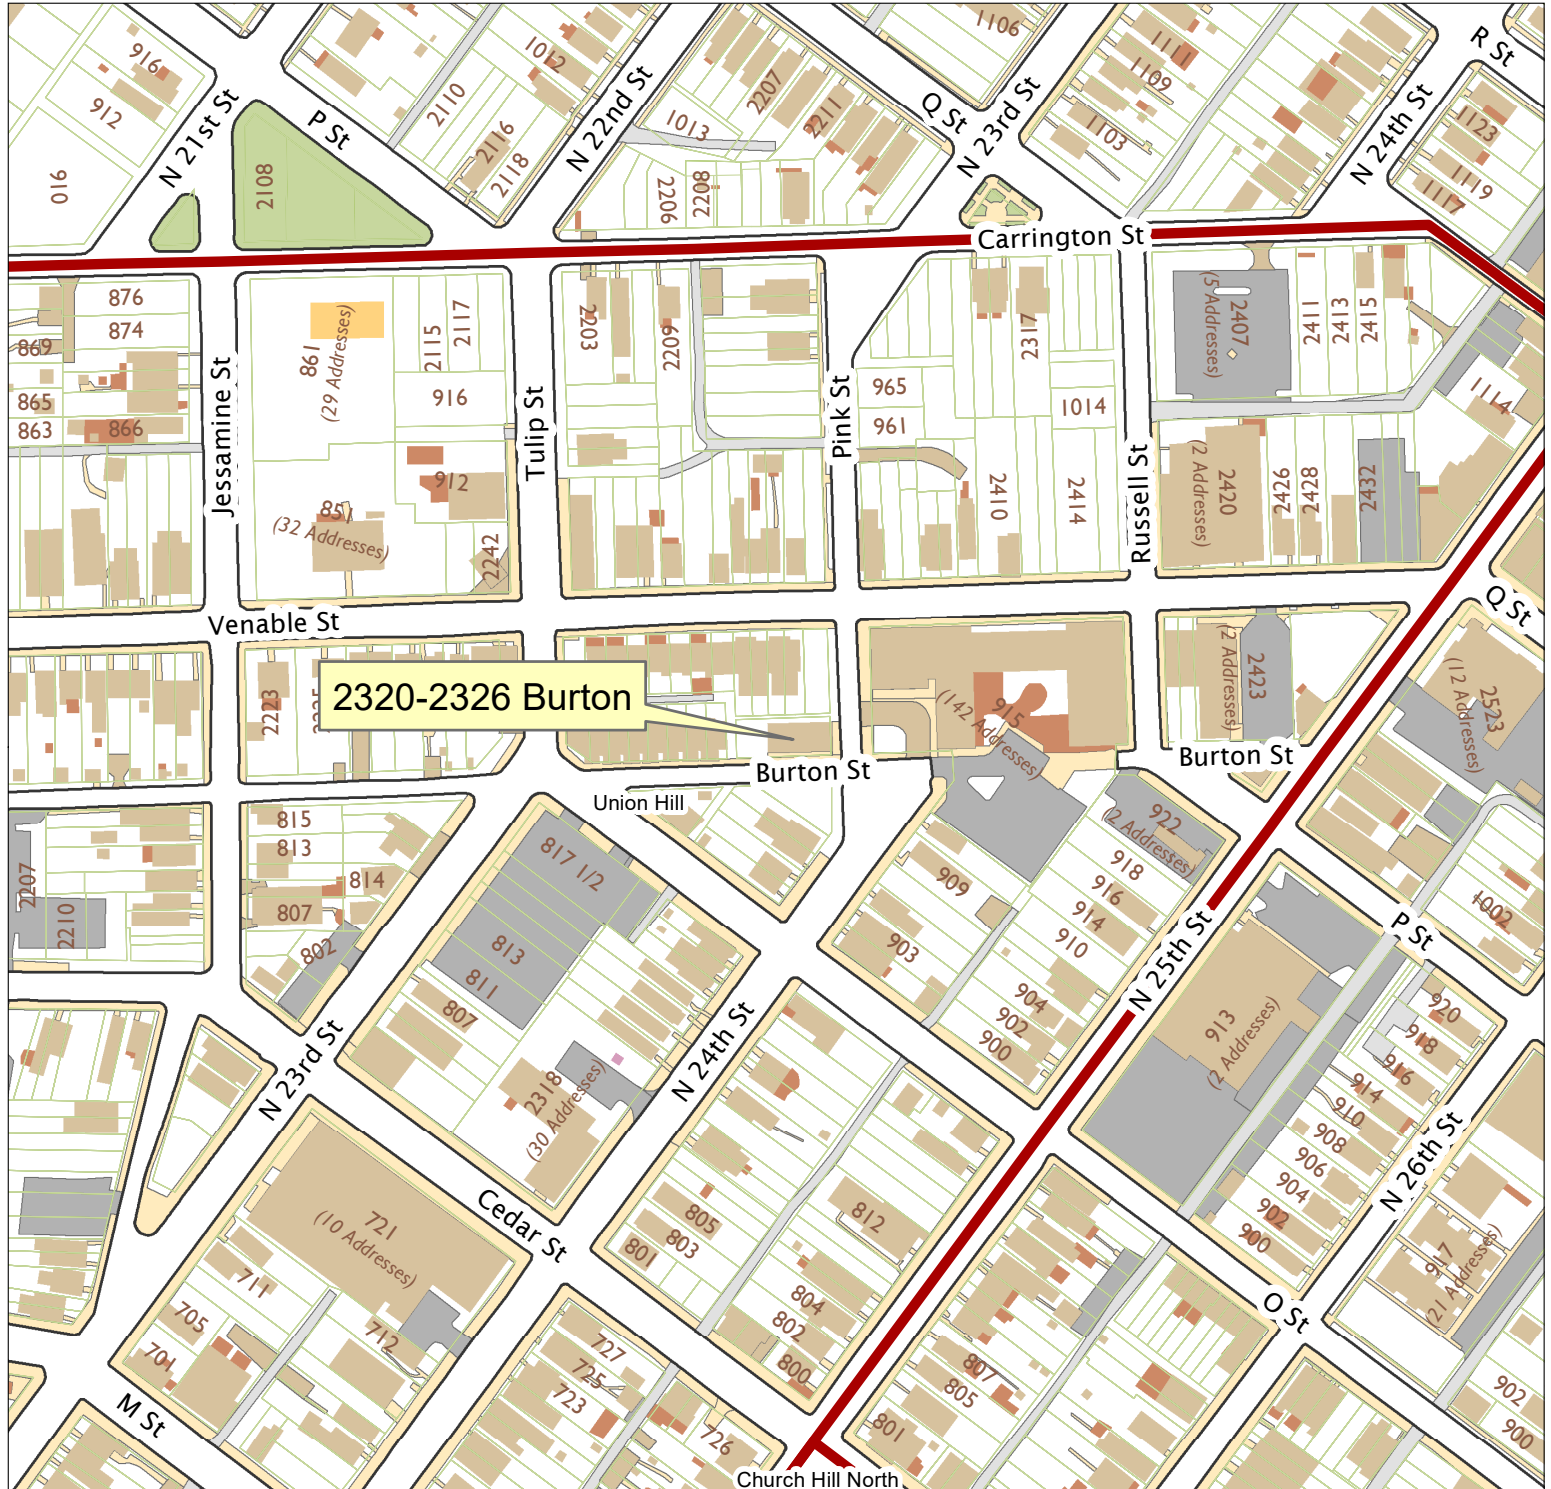

2320-2326 Burton Street

City of Richmond, VA

Geographic Information Systems

Map printed by jeffricr on 2019.04.30.

Document Path: \\Dit-file02-pv\commdev\S\PDR\Planning & Preservation\CAR\Meetings\00 Current Meeting\Base Maps\Tools\Base Map - COPY.mxd

Disclaimer:
The City of Richmond assumes no liability either for any errors, omissions, or inaccuracies in the information provided regardless of the cause of such or for any decision made, action taken, or action not taken by the user in reliance upon any maps or information provided herein.