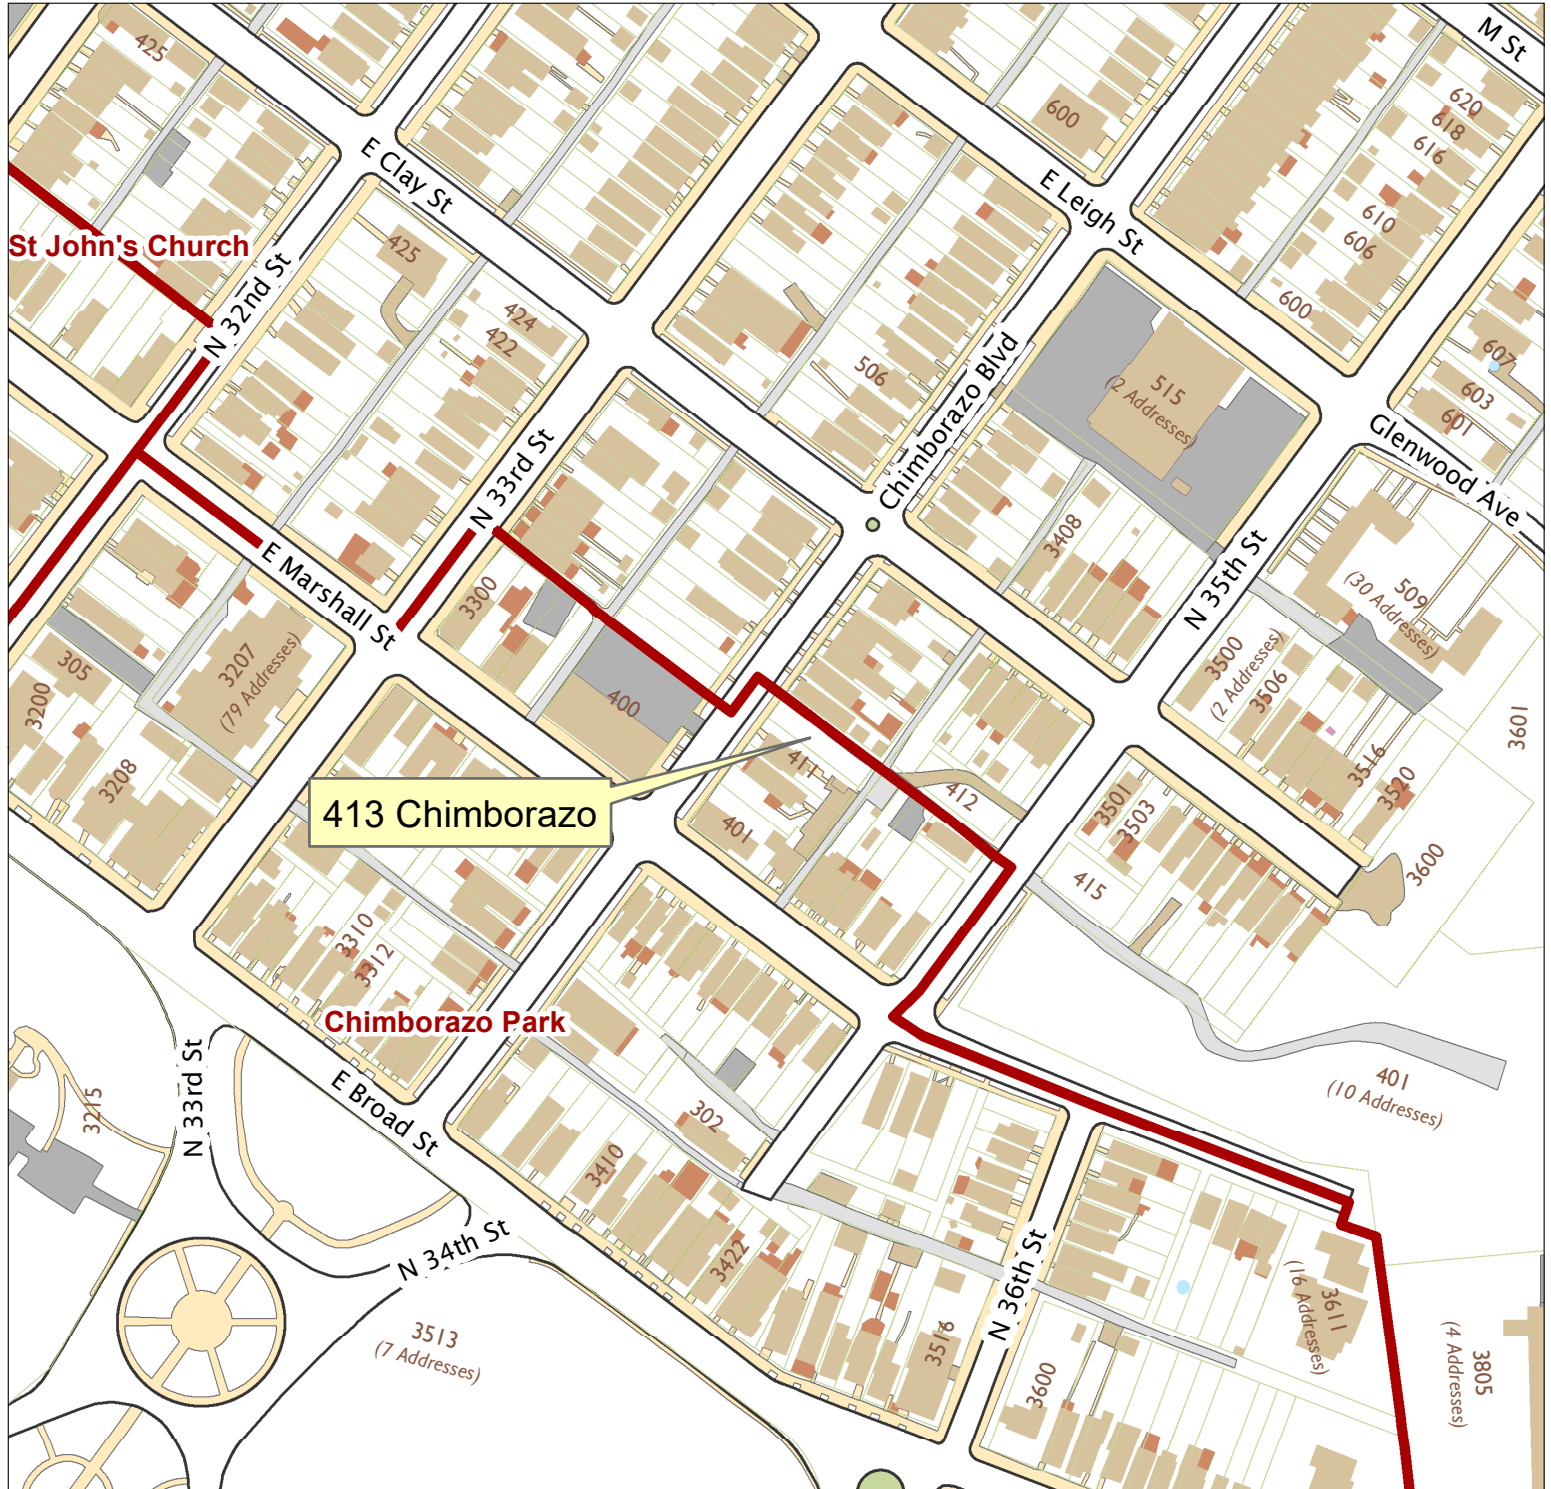

413 Chimborazo Boulevard

City of Richmond, VA

Geographic Information Systems

Map printed by jeffricr on 2018.05.09.

Document Path: \\Dit-file02-pv\commdev\$\PDR\Planning & Preservation\CAR\Applications\Base Maps\Base Map.mxd

Disclaimer:
The City of Richmond assumes no liability either for any errors, omissions, or inaccuracies in the information provided regardless of the cause of such or for any decision made, action taken, or action not taken by the user in reliance upon any maps or information provided herein.