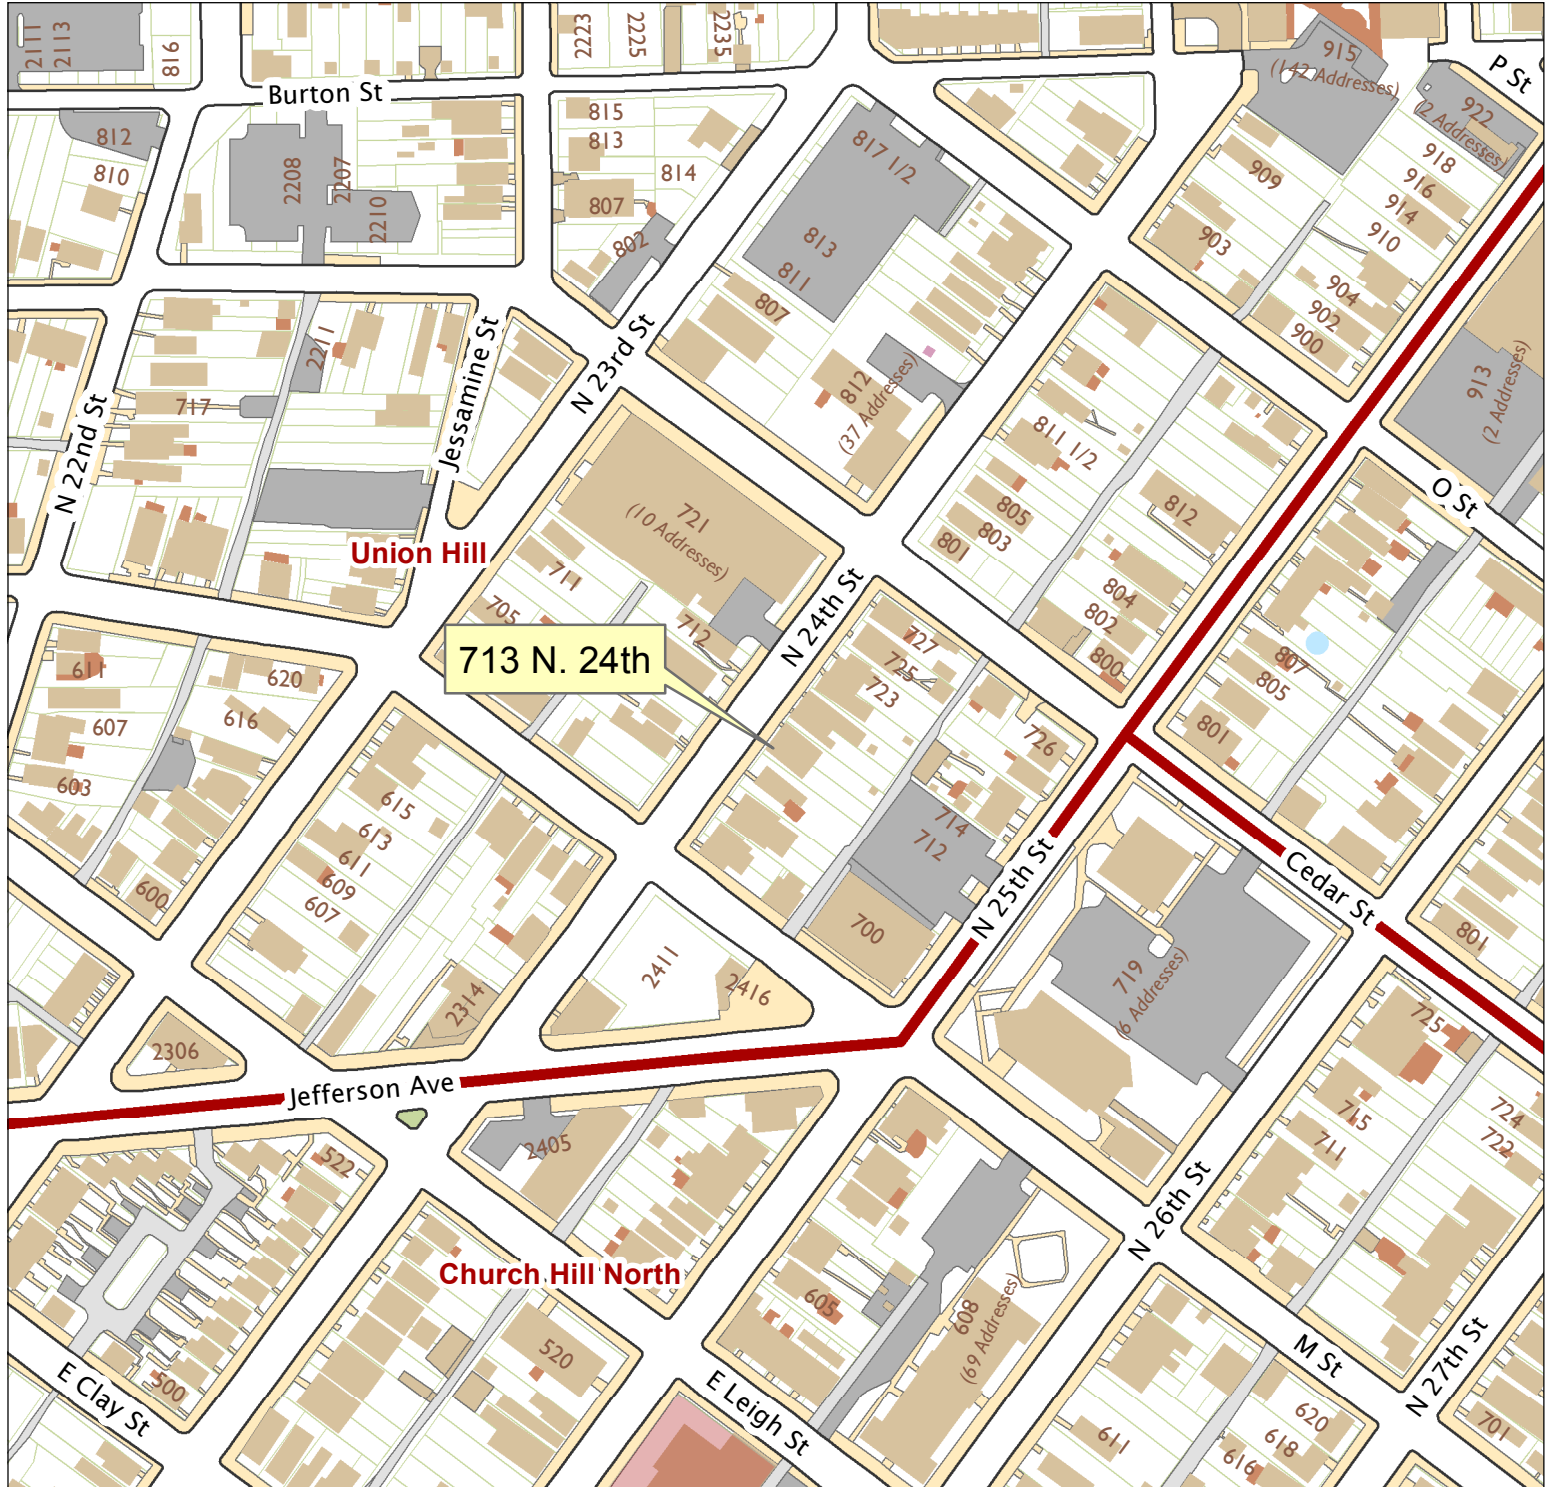

713 N. 24th Street

City of Richmond, VA

Geographic Information Systems

1 inch = 200 feet

Map printed by palmquwd on 2016.06.15.

Document Path: G:\PDR\Planning & Preservation\CAR\Applications\Base Maps\Base Map.mxd

Disclaimer:

The City of Richmond assumes no liability either for any errors, omissions, or inaccuracies in the information provided regardless of the cause of such or for any decision made, action taken, or action not taken by the user in reliance upon any maps or information provided herein.

Location Reference