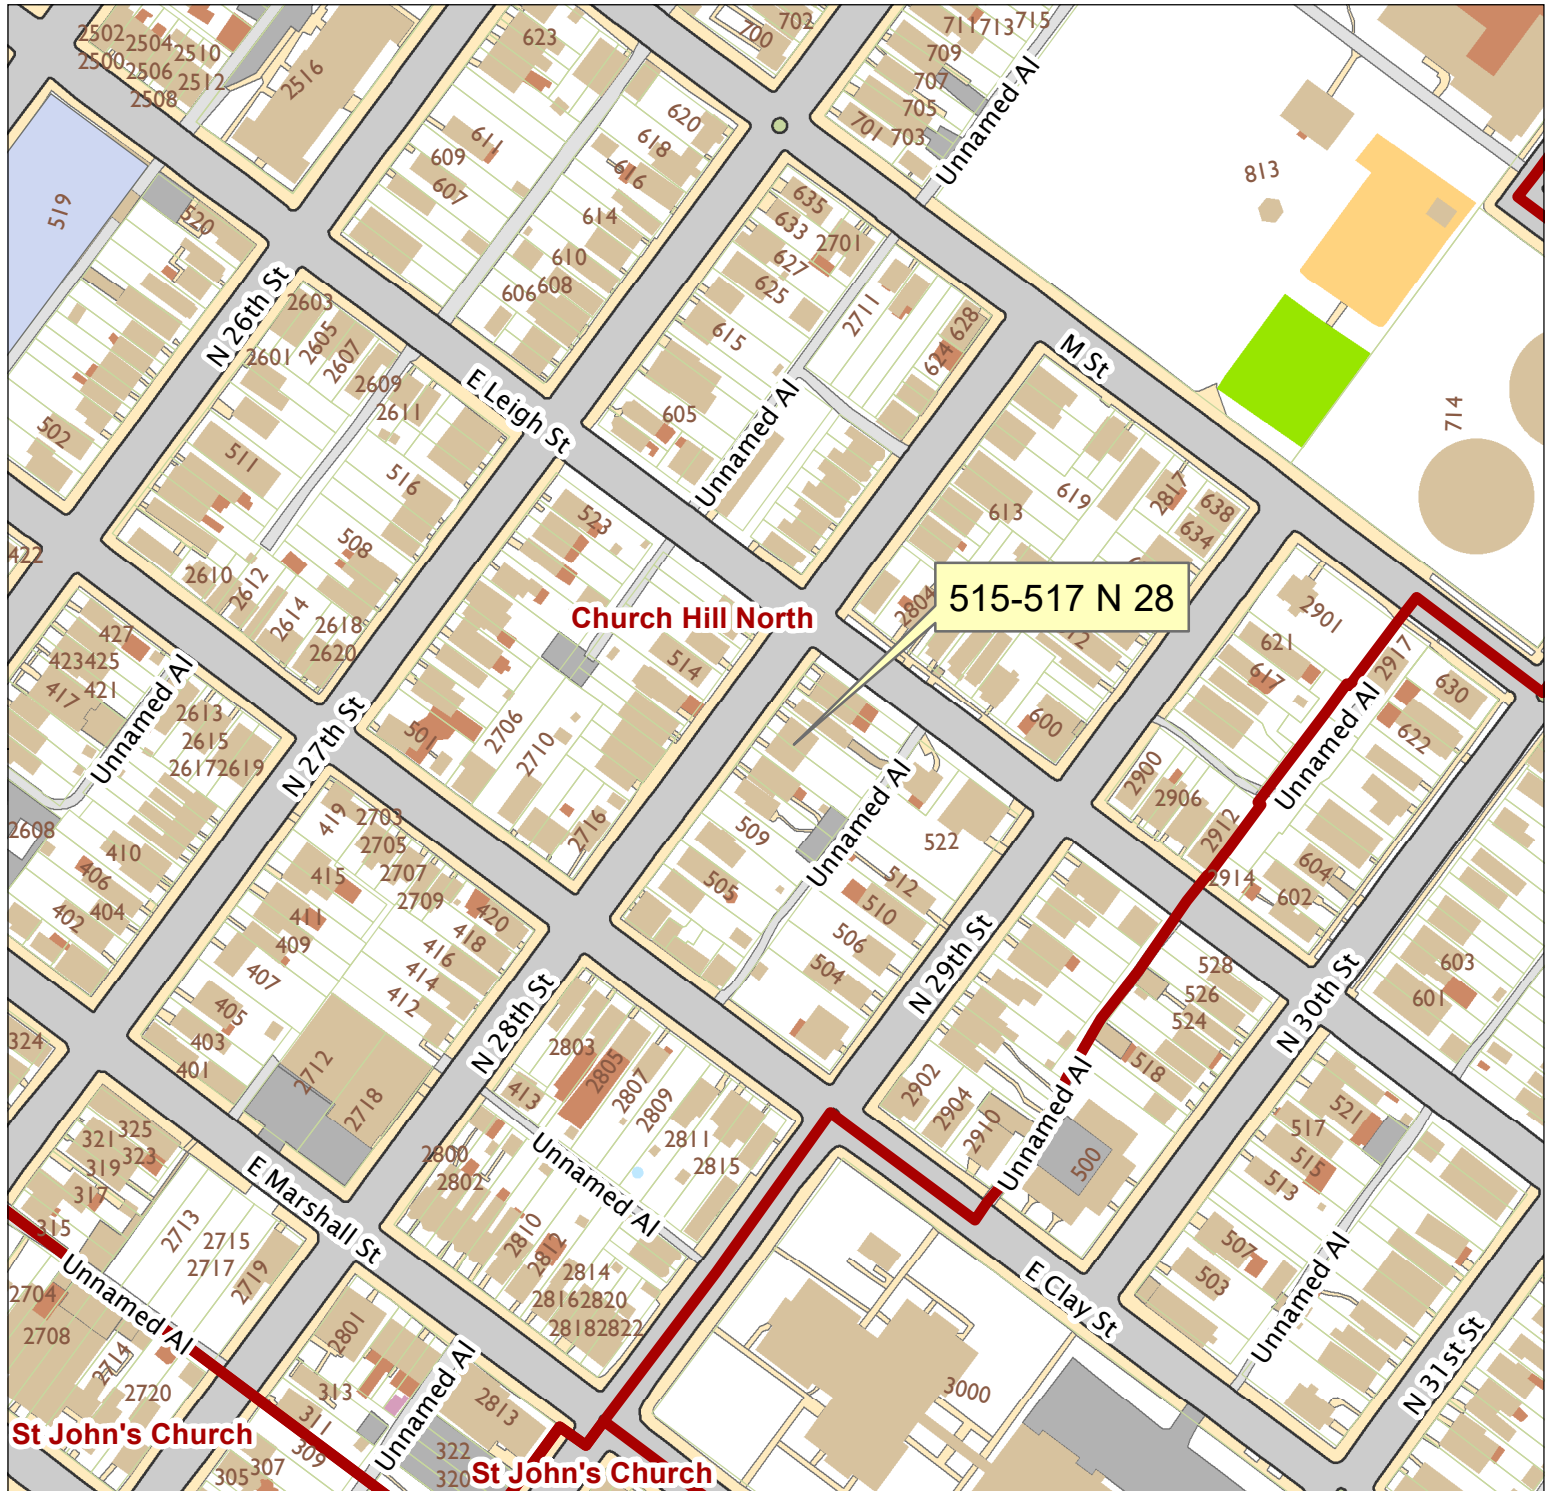

515-517 N. 28th Street

City of Richmond, VA

Geographic Information Systems

1 inch = 200 feet

Map printed by jonescl2 on 2019.03.07.

Document Path: G:\PDR\Planning & Preservation\CAR\Meetings\00 Current Meeting\Base Maps\Tools\Base Map.mxd

Disclaimer:

The City of Richmond assumes no liability either for any errors, omissions, or inaccuracies in the information provided regardless of the cause of such or for any decision made, action taken, or action not taken by the user in reliance upon any maps or information provided herein.

Location Reference