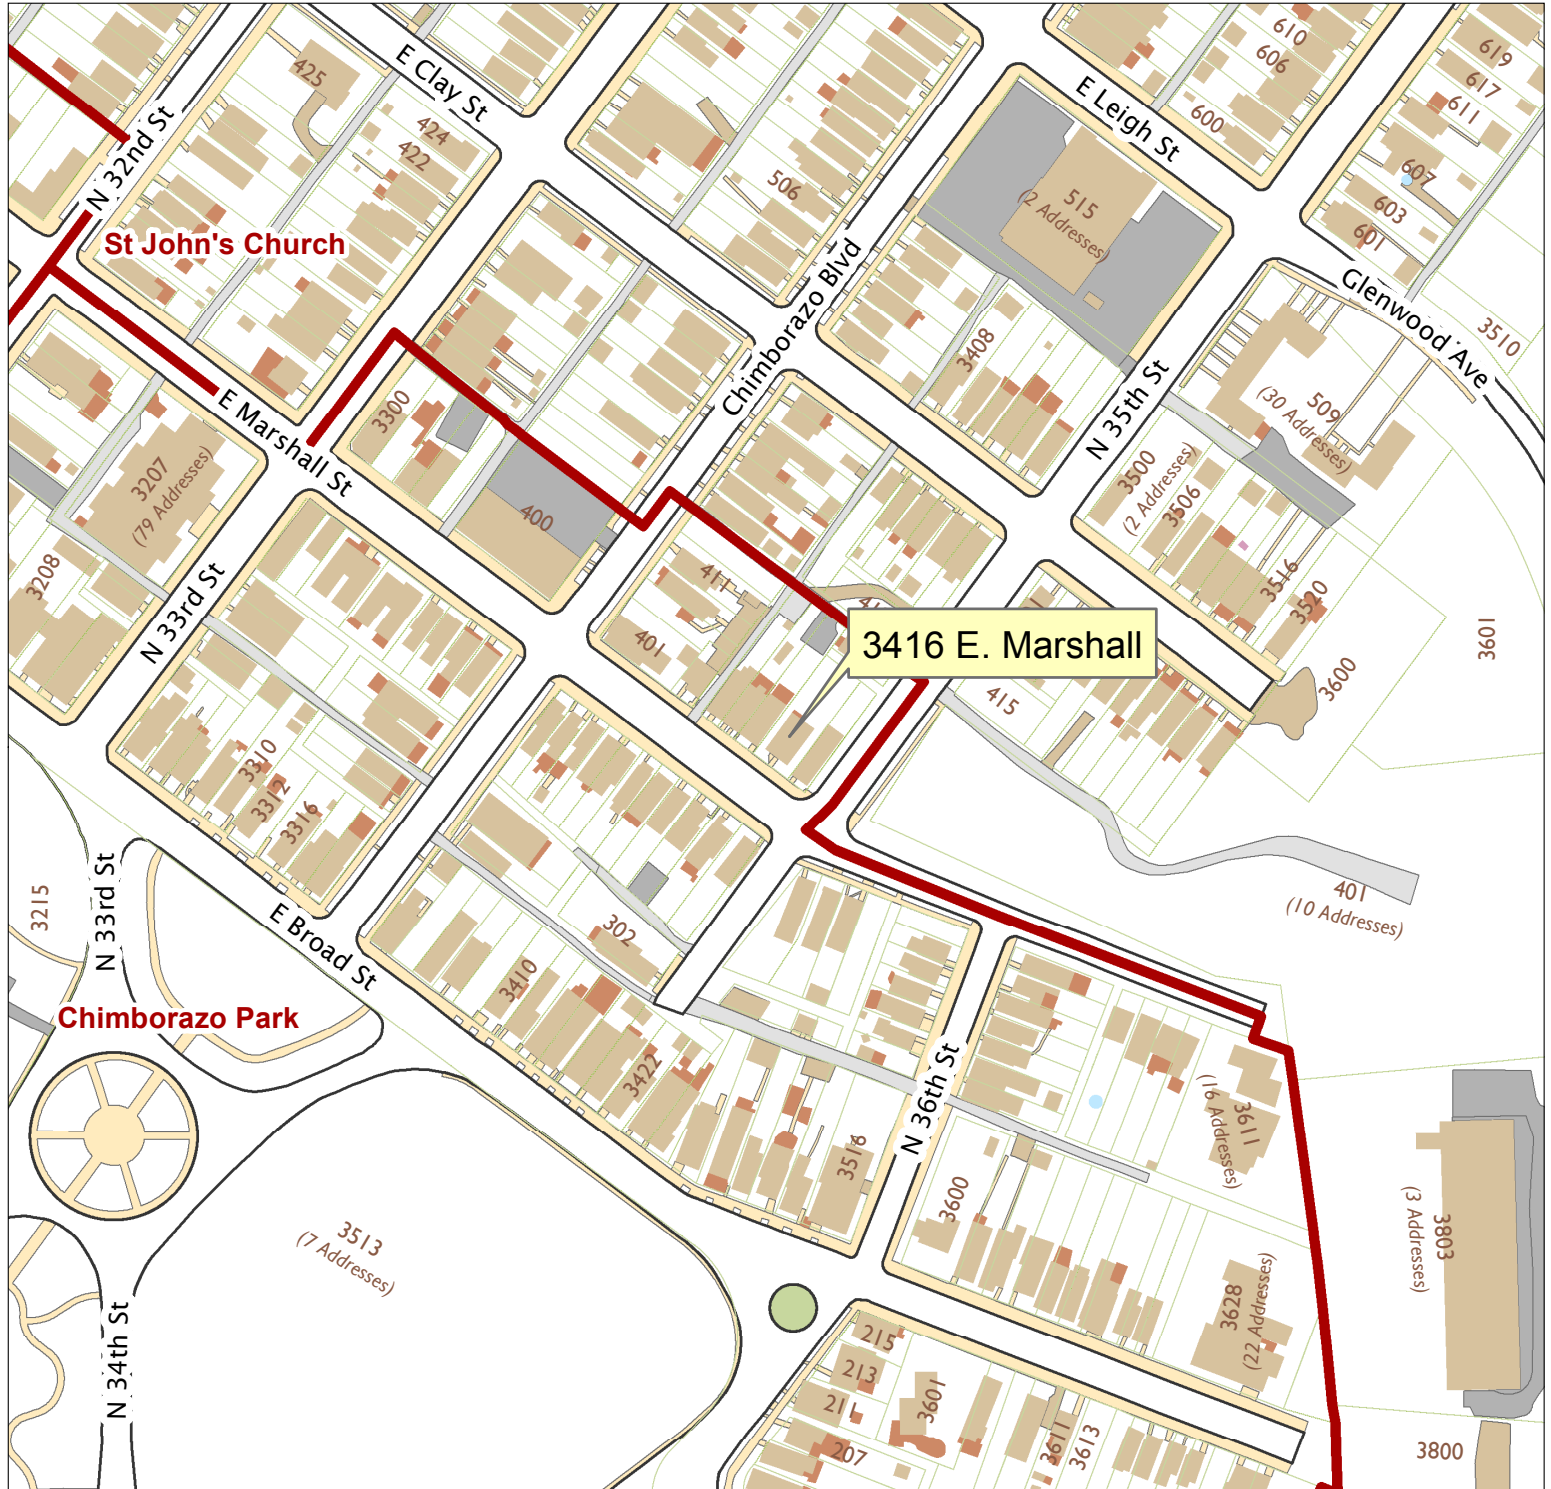

# 3416 E. Marshall Street

City of Richmond, VA

Geographic Information Systems

1 inch = 200 feet

Map printed by jeffricr on 2017.05.03.

Document Path: \\Dit-file02-pv\commdev\$\PDR\Planning & Preservation\CAR\Applications\Base Maps\Base Map.mxd

Disclaimer:

The City of Richmond assumes no liability either for any errors, omissions, or inaccuracies in the information provided regardless of the cause of such or for any decision made, action taken, or action not taken by the user in reliance upon any maps or information provided herein.

Location Reference