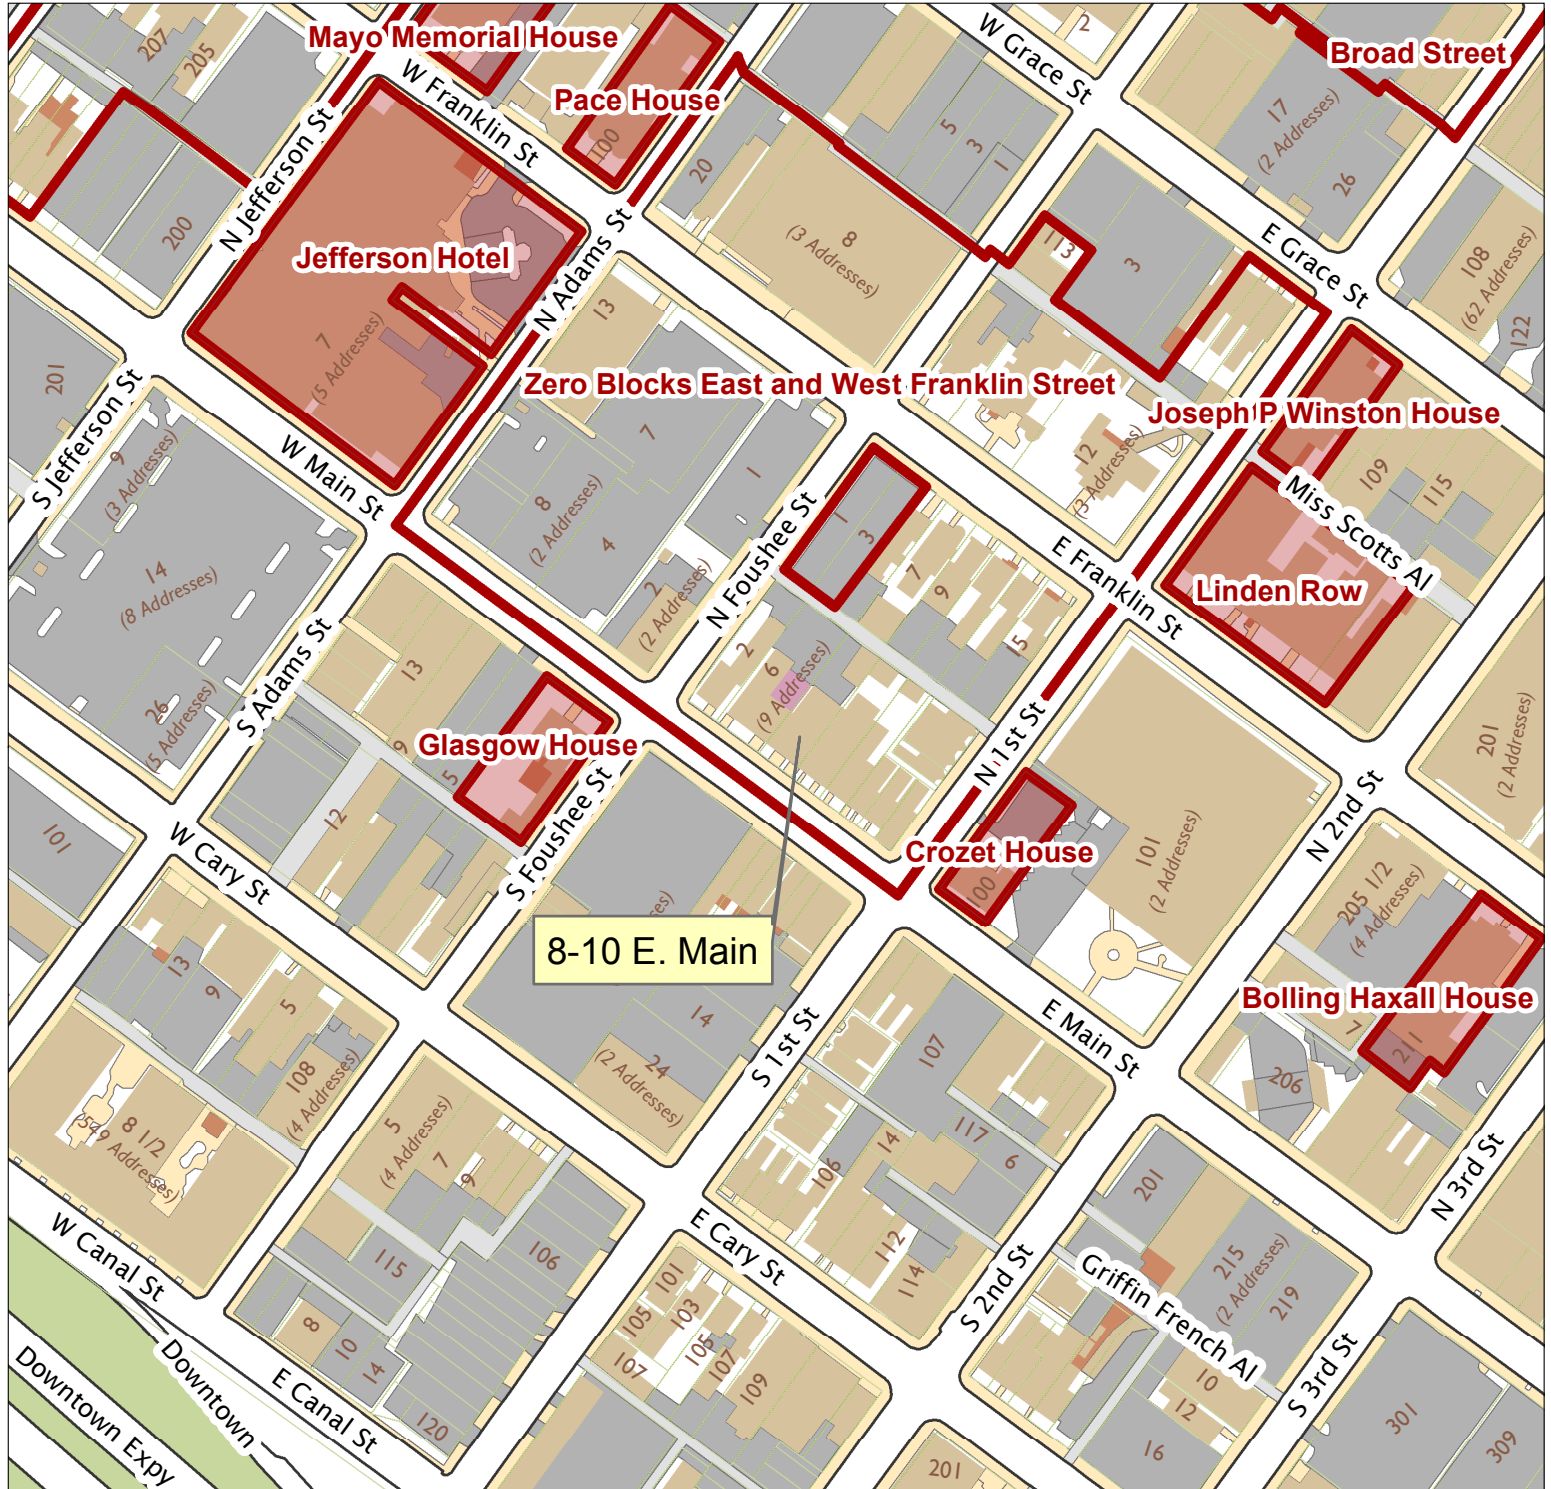

# 8-10 E. Main Street

City of Richmond, VA

Geographic Information Systems

8-10 E. Main

Map printed by jeffricr on 2017.10.06.

Document Path: \\D:\it-file02-pv\commdev\S\PDR\Planning & Preservation\CAR\Applications\Base Maps\Base Map.mxd

Disclaimer:  
The City of Richmond assumes no liability either for any errors, omissions, or inaccuracies in the information provided regardless of the cause of such or for any decision made, action taken, or action not taken by the user in reliance upon any maps or information provided herein.