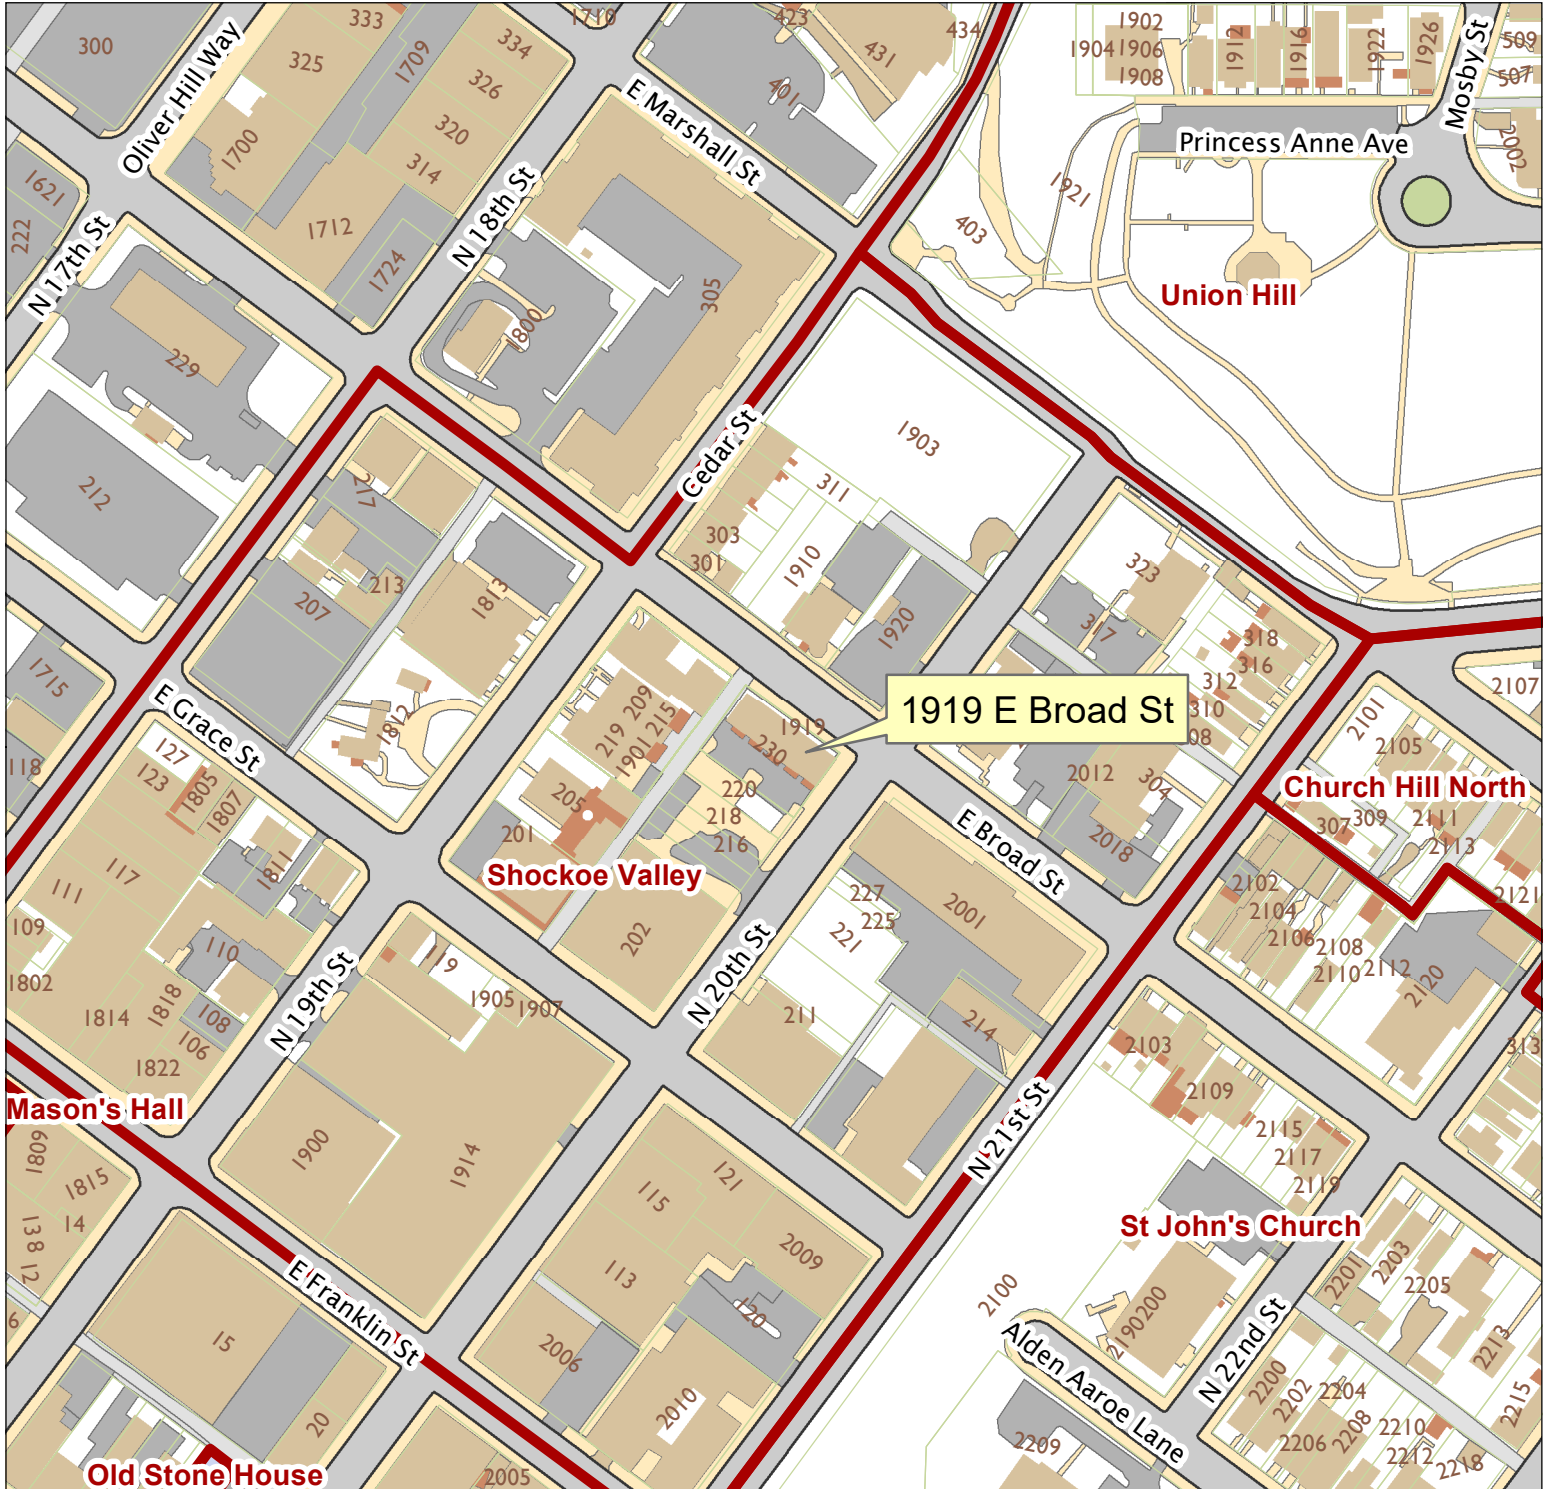

# 1919 East Broad Street

City of Richmond, VA

Geographic Information Systems

1 inch = 200 feet

Map printed by jonescl2 on 2019.03.07.

Document Path: G:\PDR\Planning & Preservation\CAR\Meetings\00 Current Meeting\Base Maps\Tools\Base Map.mxd

**Disclaimer:**

The City of Richmond assumes no liability either for any errors, omissions, or inaccuracies in the information provided regardless of the cause of such or for any decision made, action taken, or action not taken by the user in reliance upon any maps or information provided herein.

Location Reference