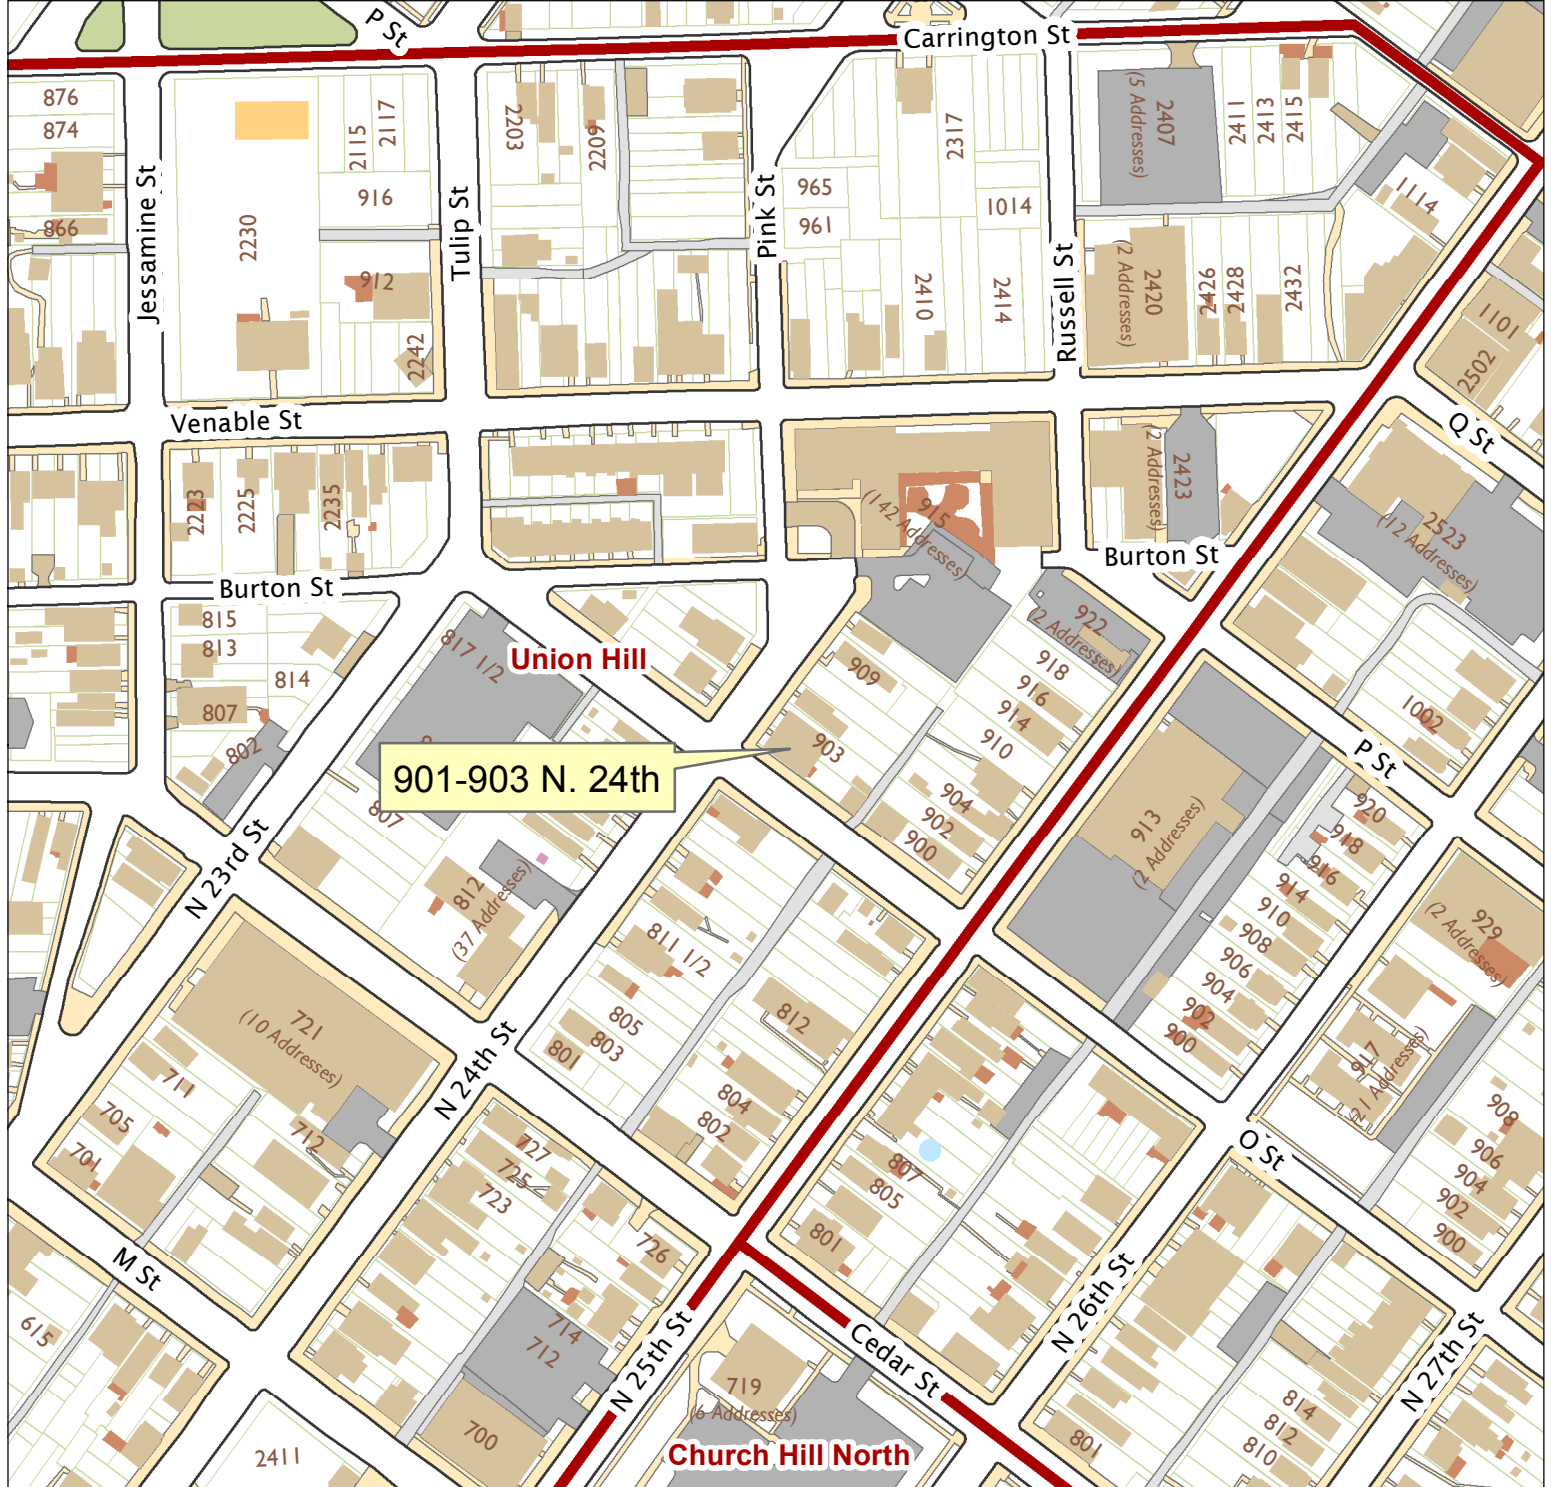

901-903 N. 24th Street

City of Richmond, VA

Geographic Information Systems

Map printed by palmquwd on 2015.09.10.

Document Path: G:\PDR\Planning & Preservation\CAR\Applications\Base Maps\Base Map.mxd

Disclaimer:
The City of Richmond assumes no liability either for any errors, omissions, or inaccuracies in the information provided regardless of the cause of such or for any decision made, action taken, or action not taken by the user in reliance upon any maps or information provided herein.