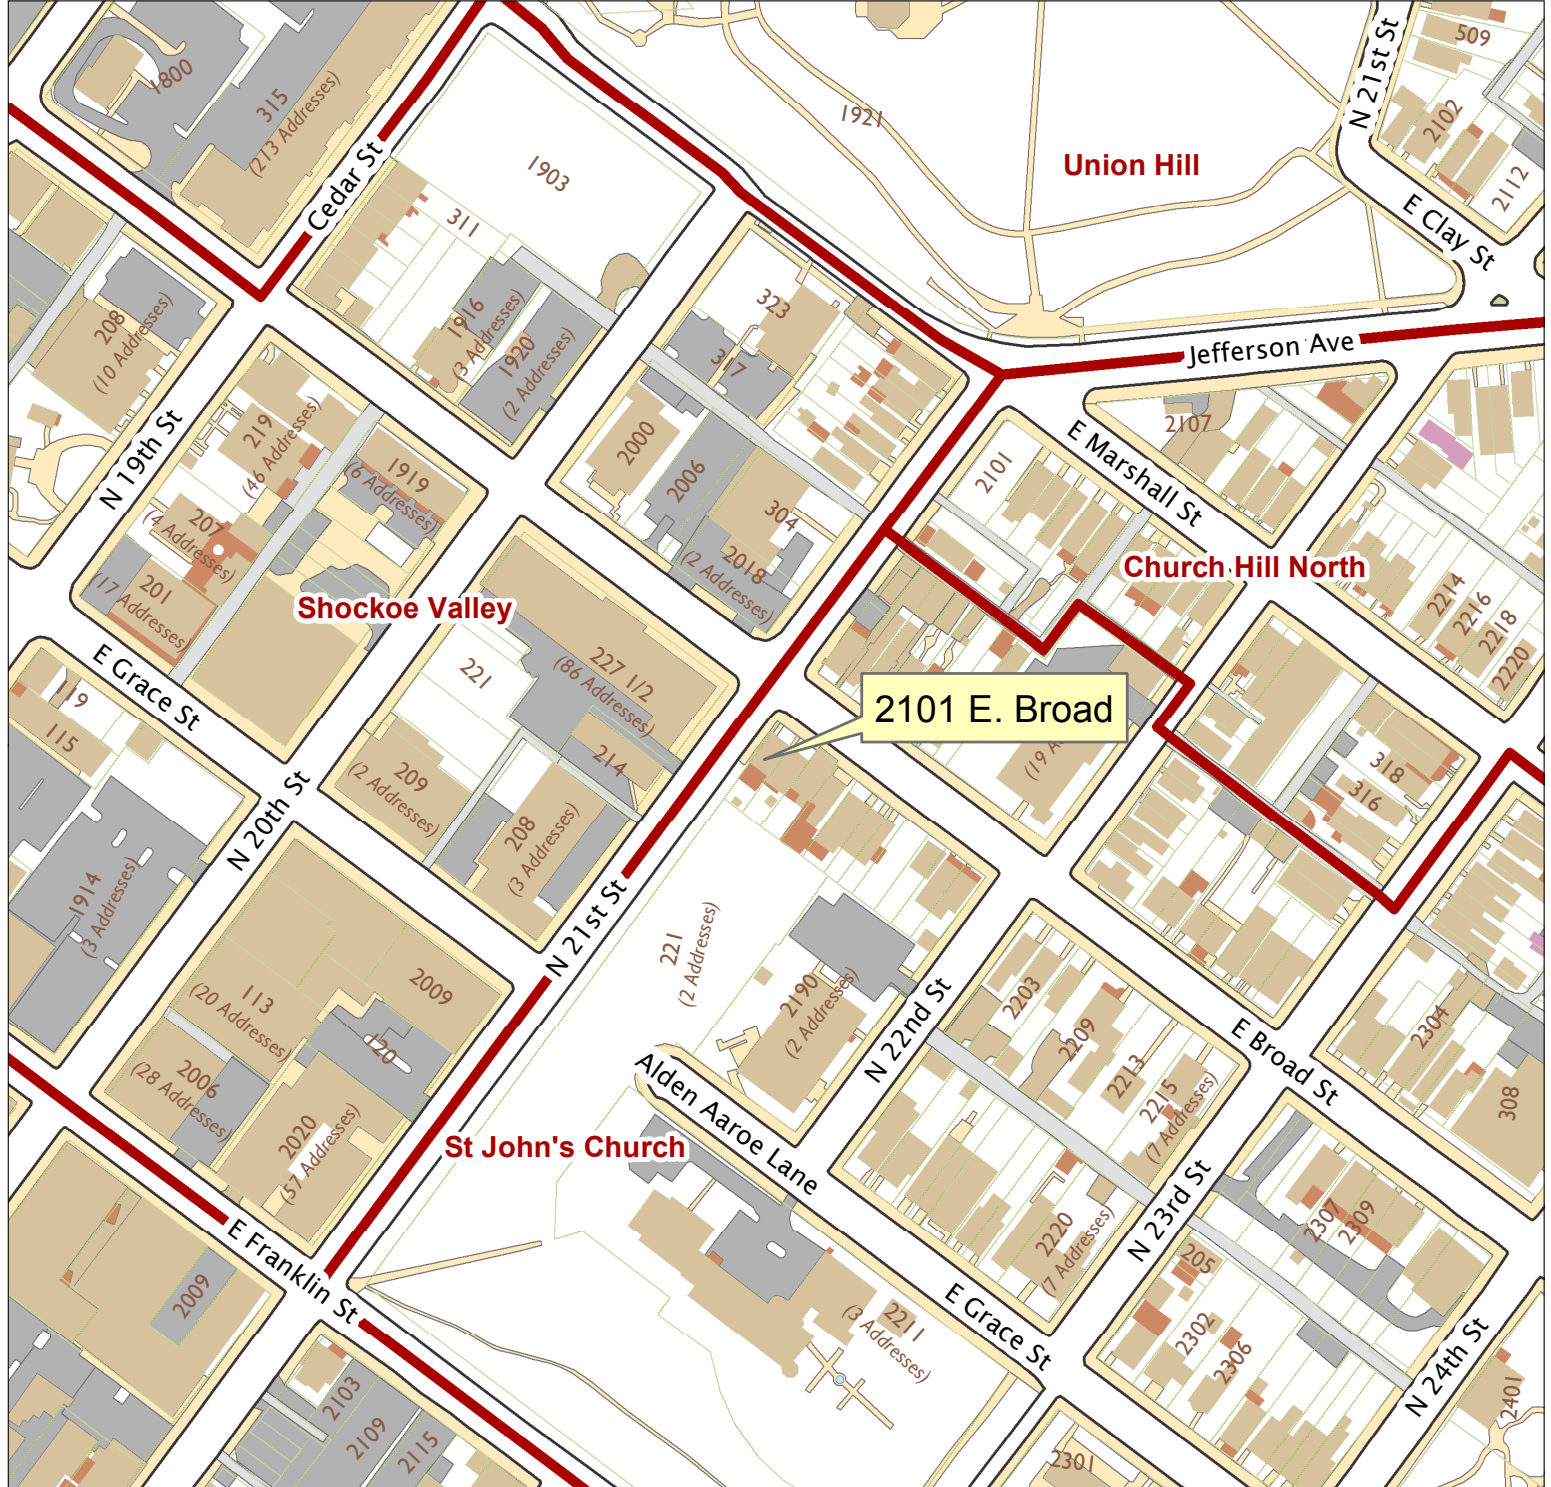

# 2101 E. Broad Street

City of Richmond, VA

Geographic Information Systems

Map printed by jeffricr on 2017.03.10.

Document Path: \\D:\file02-pv\commdev\S\PDR\Planning & Preservation\CAR\Applications\Base Maps\Base Map.mxd

Disclaimer:  
The City of Richmond assumes no liability either for any errors, omissions, or inaccuracies in the information provided regardless of the cause of such or for any decision made, action taken, or action not taken by the user in reliance upon any maps or information provided herein.